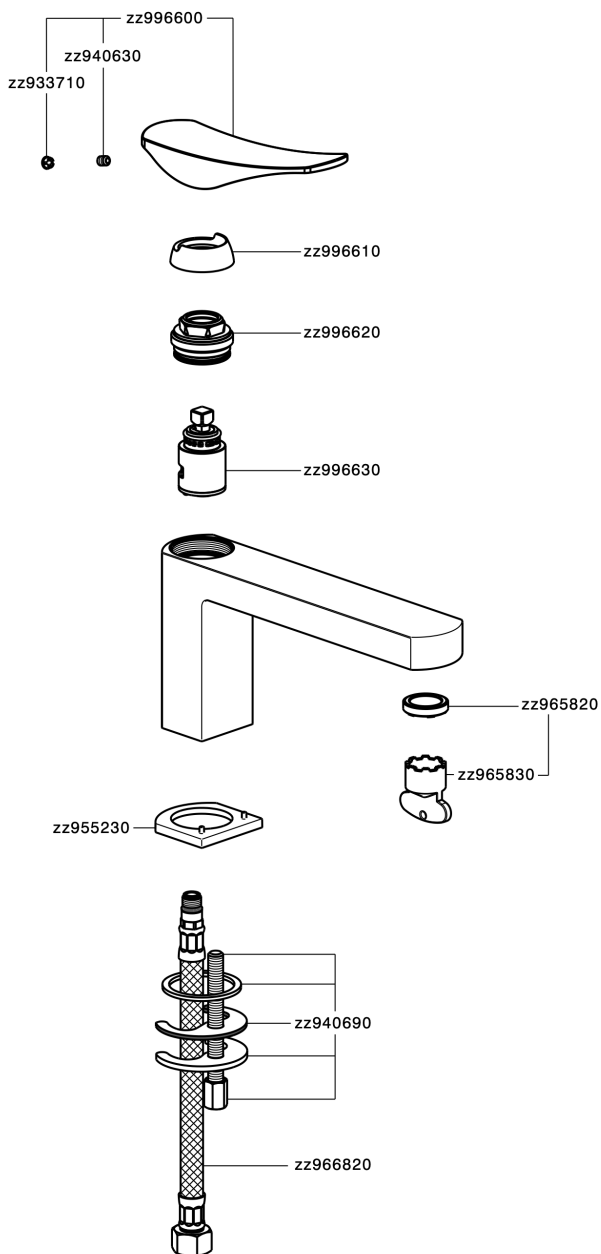

Single lever washbasin mixer ROADSTER ACCENT_RA001540

RA001540

<https://en.cisal.it/single-lever-washbasin-mixer-roadster-accent-ra001540>

2024-12-22