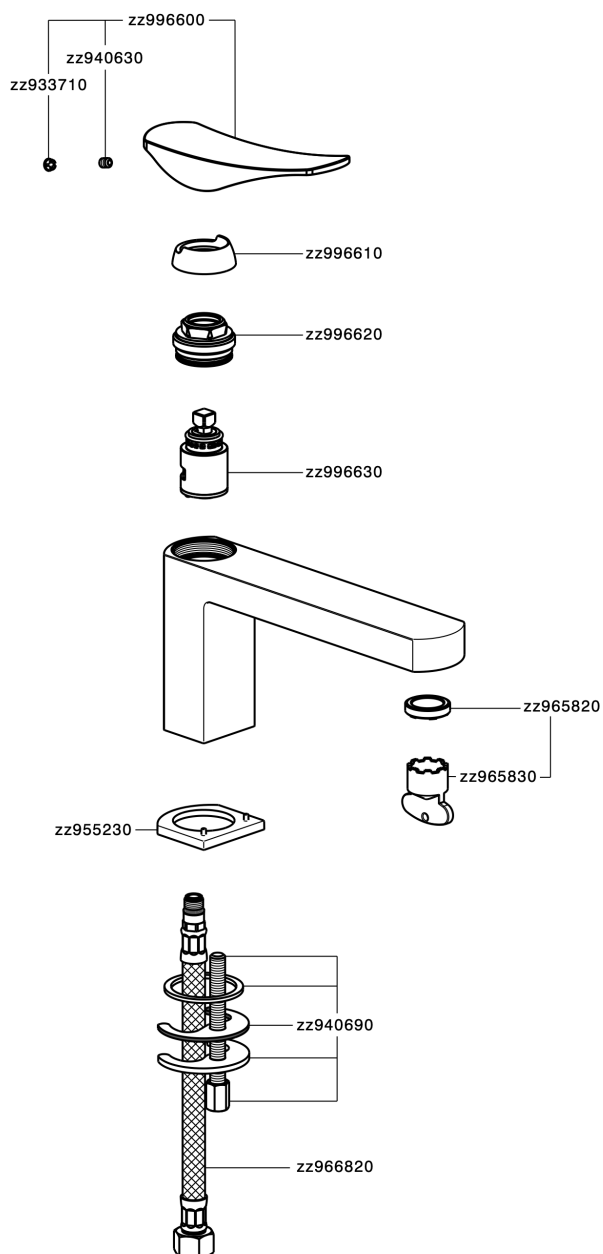

Single lever washbasin mixer ROADSTER ACCENT_RA001540

RA001540

<https://en.cisal.it/single-lever-washbasin-mixer-roadster-accent-ra001540>

2024-12-22