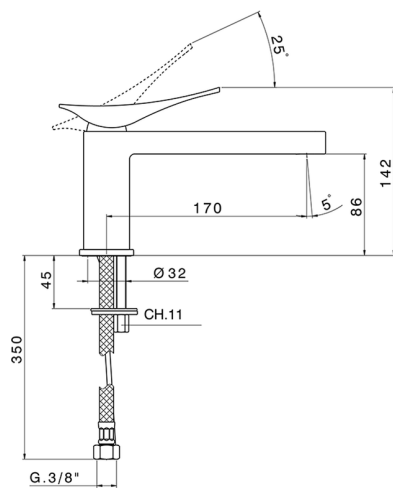

## Single lever washbasin mixer ROADSTER ACCENT\_RA001540

MODEL **RA001540**

Single lever washbasin mixer, without pop-up waste, G.3/8" stainless steel flexible hose

### CHARACTERISTICS

Cartridge Spare Parts **ZZ99663000**

**25 mm Cartridge**