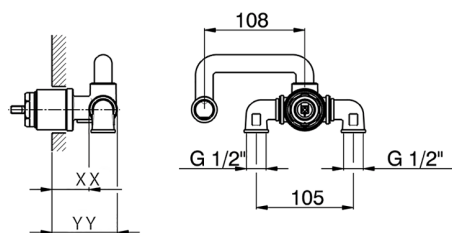

Piastra/Plate/Plaque/Platte/Placa

2-3mm: XX 22-55 YY 53-87

10mm: XX 15-40 YY 45-70

2026-04-30