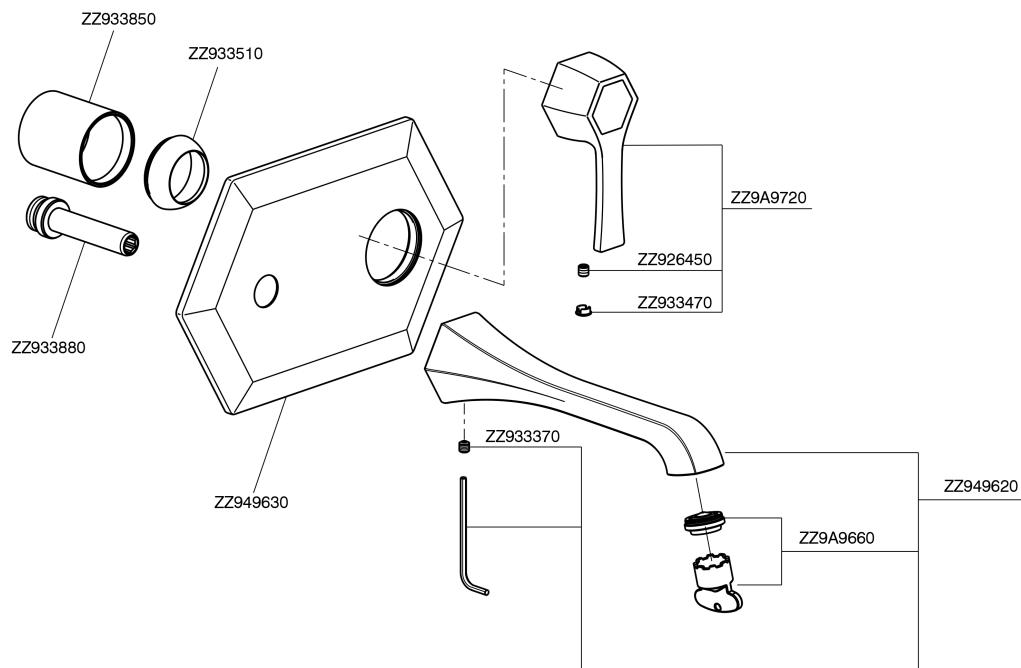

## Exposed part for single lever washbasin mixer **CHERIE\_CH005510**

MODEL **CH005510**

Exposed part for single lever washbasin mixer, without concealed part, for item ZA006510

## Exposed part for single lever washbasin mixer CHERIE\_CH005510

CH005510

<https://en.cisal.it/exposed-part-for-single-lever-washbasin-mixer-cherie-ch005510>

## Concealed part for single lever washbasin mixer CONCEALED\_ZA006510

MODEL **ZA006510**

Concealed part for single lever washbasin mixer, without trim kit

AVAILABLE FINISHINGS

CHARACTERISTICS

Concealed **1**  
 Cartridge Spare Parts **ZZ93196000**  
**38 mm Cartridge**

Piastra/Plate/Plaque/Platte/Placa

2-3mm: XX 22-55 YY 53-87

10mm: XX 15-40 YY 45-70

2026-05-20