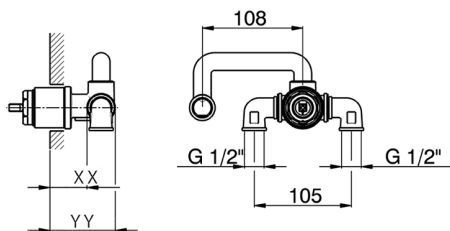

## Concealed part for single lever washbasin mixer CONCEALED\_ZA006510

MODEL **ZA006510**

Concealed part for single lever washbasin mixer, without trim kit

AVAILABLE FINISHINGS

 **04** 04 Without finishing

CHARACTERISTICS

Concealed **1**  
 Cartridge Spare Parts **ZZ93196000**  
**38 mm Cartridge**

Piastra/Plate/Plaque/Platte/Placa

2-3mm: XX 22-55 YY 53-87

10mm: XX 15-40 YY 45-70

2026-06-13