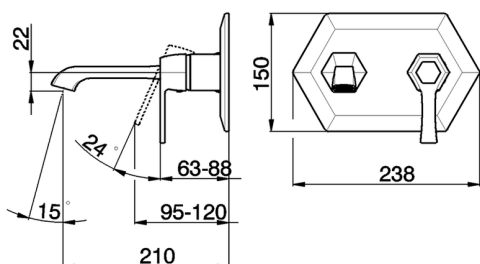

Exposed part for single lever washbasin mixer **CHERIE_CH005510**

MODEL **CH005510**

Exposed part for single lever washbasin mixer, without concealed part, for item ZA006510

AVAILABLE FINISHINGS

- 
6T 6T Chrome/Matt Black
- 
7C 7C Gold/Matt Black
- 
7D 7D Polished Nickel/Matt Black
- 
7E 7E Rose Gold/Matt Black

CHARACTERISTICS

Installation **Concealed**
 Required concealed parts **ZA006510**

Exposed part for single lever washbasin mixer CHERIE_CH005510

CH005510

<https://en.cisal.it/exposed-part-for-single-lever-washbasin-mixer-cherie-ch005510>

Concealed part for single lever washbasin mixer CONCEALED_ZA006510

MODEL **ZA006510**

Concealed part for single lever washbasin mixer, without trim kit

AVAILABLE FINISHINGS

CHARACTERISTICS

Concealed **1**
 Cartridge Spare Parts **ZZ93196000**
38 mm Cartridge

Piastra/Plate/Plaque/Platte/Placa

2-3mm: XX 22-55 YY 53-87

10mm: XX 15-40 YY 45-70

2026-04-30