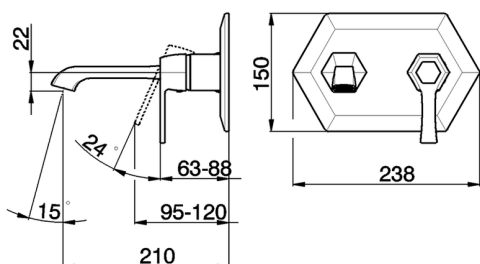

CHARACTERISTICS

Installation **Concealed**
Required concealed parts **ZA006510**