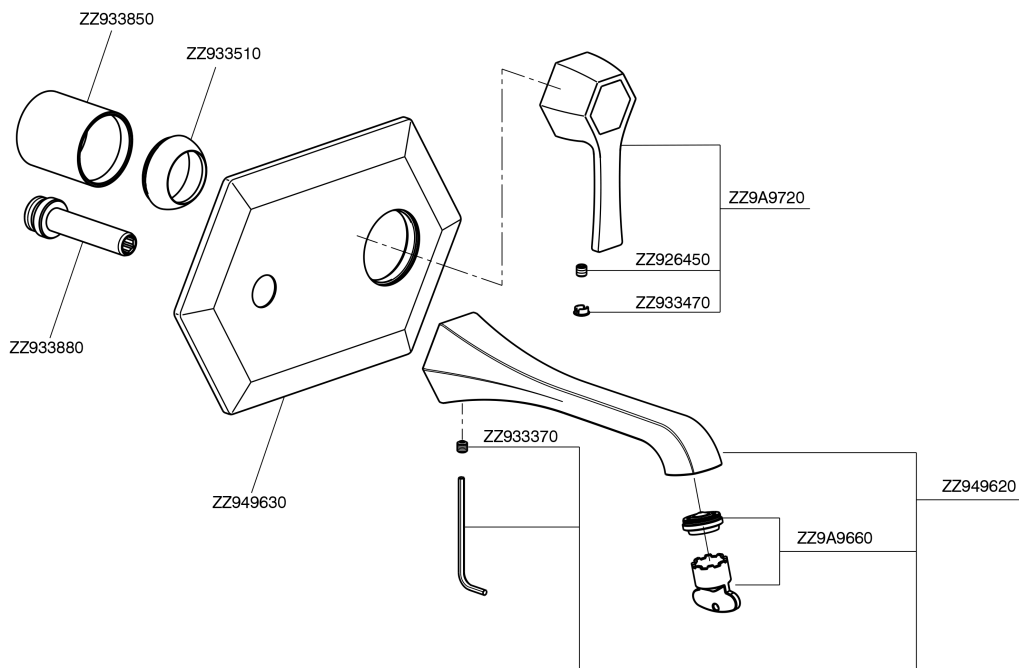

## Exposed part for single lever washbasin mixer **CHERIE\_CH005510**

MODEL **CH005510**

Exposed part for single lever washbasin mixer, without concealed part, for item ZA006510

## Exposed part for single lever washbasin mixer CHERIE\_CH005510

CH005510

<https://en.cisal.it/exposed-part-for-single-lever-washbasin-mixer-cherie-ch005510>

## Concealed part for single lever washbasin mixer CONCEALED\_ZA006510

MODEL **ZA006510**

Concealed part for single lever washbasin mixer, without trim kit

AVAILABLE FINISHINGS

 **04** 04 Without finishing

CHARACTERISTICS

Concealed **1**  
 Cartridge Spare Parts **ZZ93196000**  
**38 mm Cartridge**

Piastra/Plate/Plaque/Platte/Placa

2-3mm: XX 22-55 YY 53-87

10mm: XX 15-40 YY 45-70

2026-06-13