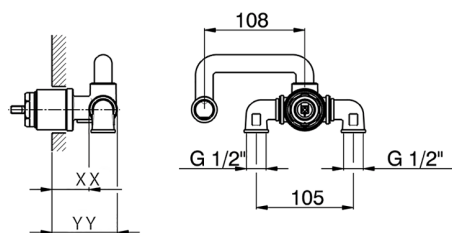

CHARACTERISTICS

Installation **Concealed**
 Required concealed parts **ZA006510**

Exposed part for single lever washbasin mixer CHERIE_CH005510

CH005510

<https://en.cisal.it/exposed-part-for-single-lever-washbasin-mixer-cherie-ch005510>

Concealed part for single lever washbasin mixer CONCEALED_ZA006510

MODEL **ZA006510**

Concealed part for single lever washbasin mixer, without trim kit

AVAILABLE FINISHINGS

CHARACTERISTICS

Concealed **1**
 Cartridge Spare Parts **ZZ93196000**
38 mm Cartridge

Piastra/Plate/Plaque/Platte/Placa

2-3mm: XX 22-55 YY 53-87

10mm: XX 15-40 YY 45-70

2026-04-30