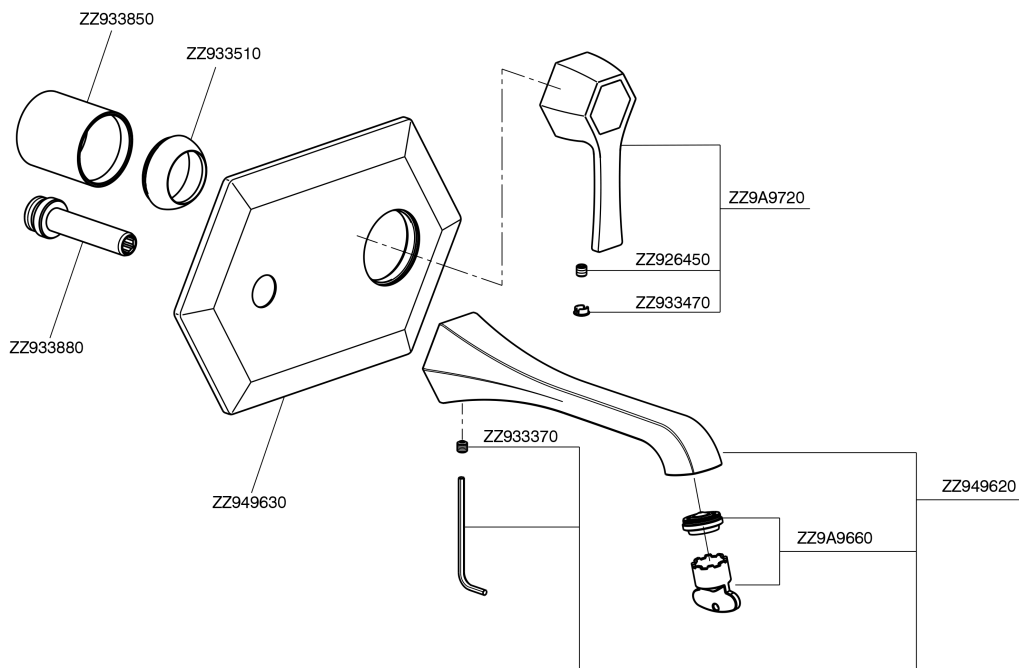

Exposed part for single lever washbasin mixer **CHERIE_CH005510**

MODEL **CH005510**

Exposed part for single lever washbasin mixer, without concealed part, for item ZA006510

AVAILABLE FINISHINGS

- 
6T 6T Chrome/Matt Black
- 
7C 7C Gold/Matt Black
- 
7D 7D Polished Nickel/Matt Black
- 
7E 7E Rose Gold/Matt Black

CHARACTERISTICS

Installation **Concealed**
 Required concealed parts **ZA006510**

Exposed part for single lever washbasin mixer CHERIE_CH005510

CH005510

<https://en.cisal.it/exposed-part-for-single-lever-washbasin-mixer-cherie-ch005510>

Concealed part for single lever washbasin mixer CONCEALED_ZA006510

MODEL **ZA006510**

Concealed part for single lever washbasin mixer, without trim kit

AVAILABLE FINISHINGS

CHARACTERISTICS

Concealed **1**
 Cartridge Spare Parts **ZZ93196000**
38 mm Cartridge

Piastra/Plate/Plaque/Platte/Placa

2-3mm: XX 22-55 YY 53-87

10mm: XX 15-40 YY 45-70

2026-04-30