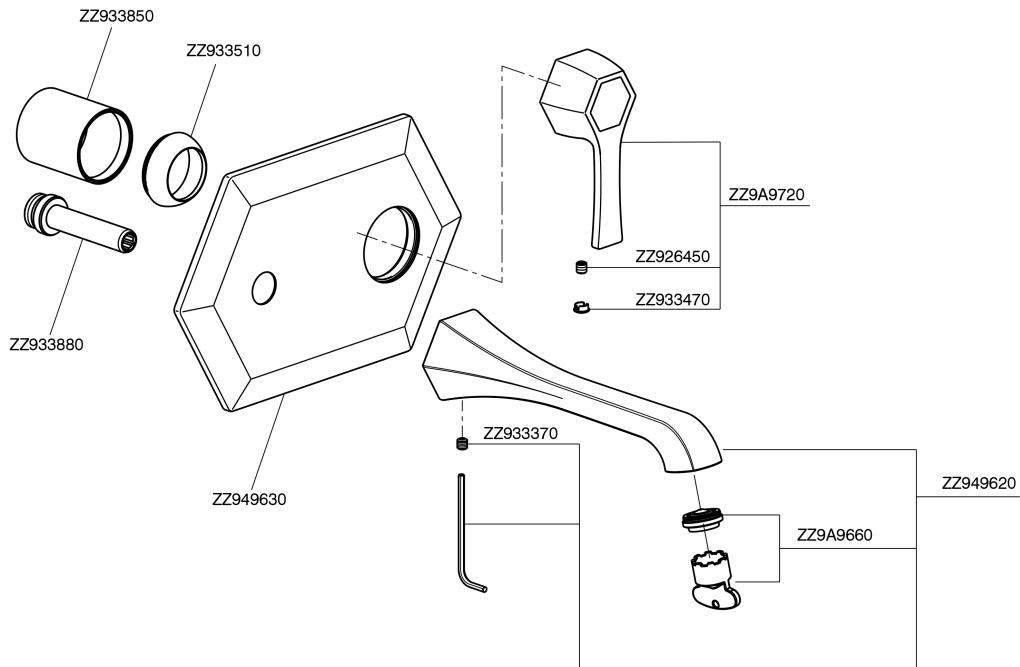

Exposed part for single lever washbasin mixer CHERIE_CH005510

CH005510

<https://en.cisal.it/exposed-part-for-single-lever-washbasin-mixer-cherie-ch005510>

Concealed part for single lever washbasin mixer CONCEALED_ZA006510

ZA006510

<https://en.cisal.it/concealed-part-for-single-lever-washbasin-mixer-concealed-za006510>

2026-05-20