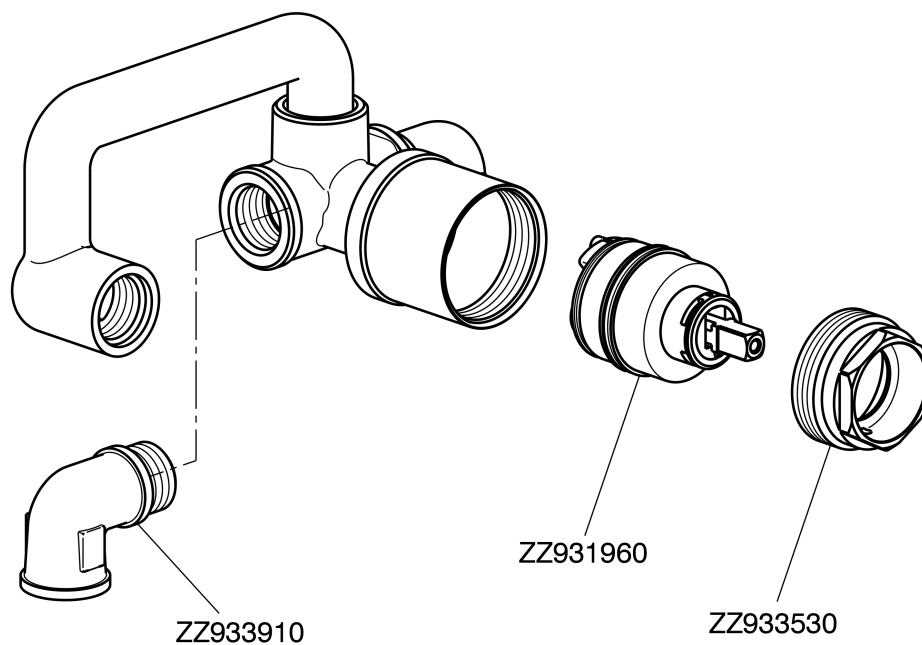

Exposed part for single lever washbasin mixer CHERIE_CH005510

CH005510

<https://en.cisal.it/exposed-part-for-single-lever-washbasin-mixer-cherie-ch005510>

Concealed part for single lever washbasin mixer CONCEALED_ZA006510

ZA006510

<https://en.cisal.it/concealed-part-for-single-lever-washbasin-mixer-concealed-za006510>

2026-04-30