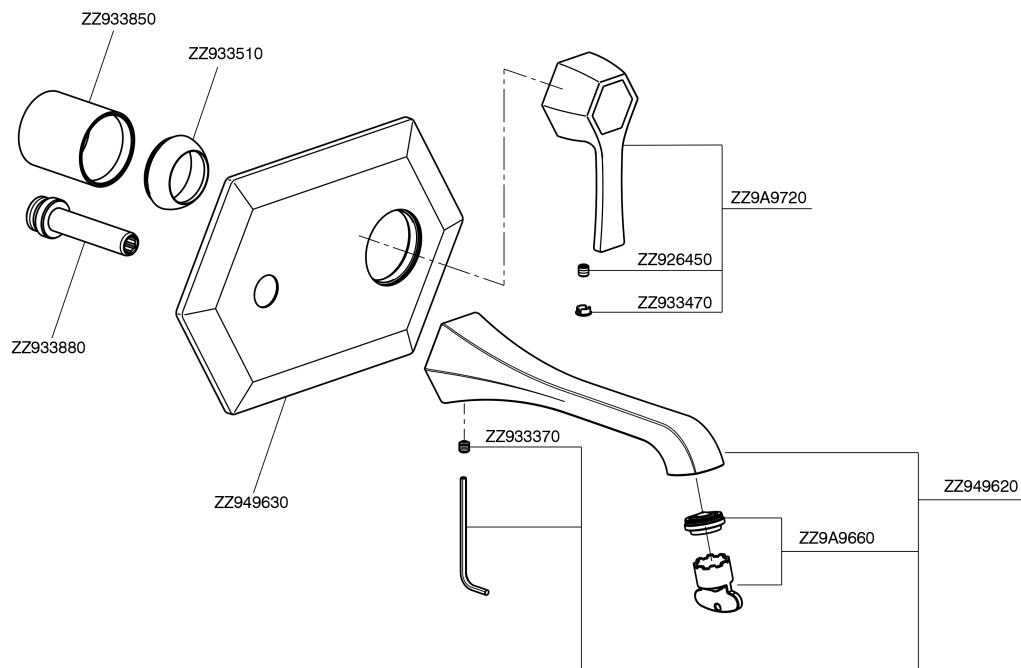

Exposed part for single lever washbasin mixer CHERIE_CH005510

CH005510

<https://en.cisal.it/exposed-part-for-single-lever-washbasin-mixer-cherie-ch005510>

Concealed part for single lever washbasin mixer CONCEALED_ZA006510

ZA006510

<https://en.cisal.it/concealed-part-for-single-lever-washbasin-mixer-concealed-za006510>

2026-04-30