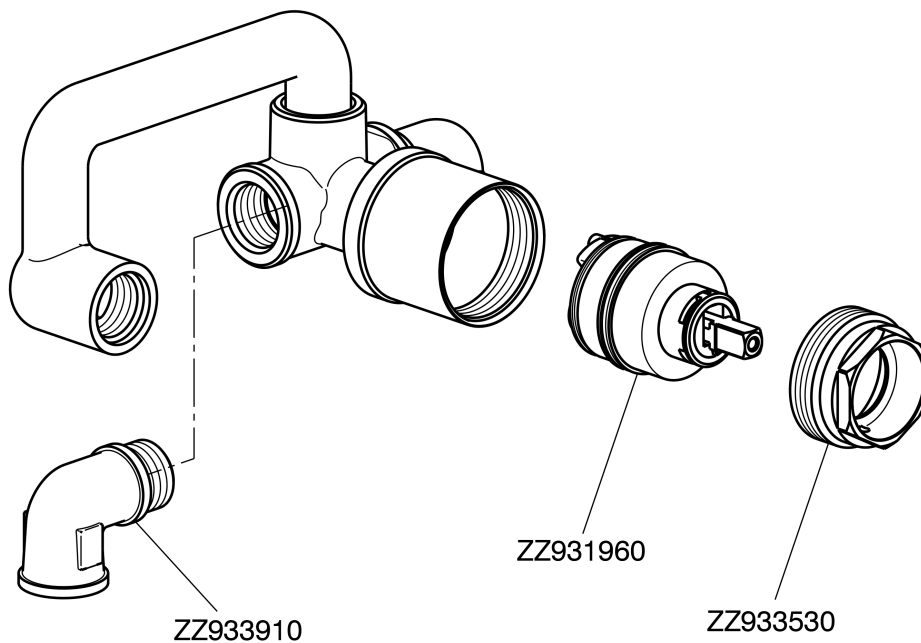

Exposed part for single lever washbasin mixer CHERIE_CH005510

CH005510

<https://en.cisal.it/exposed-part-for-single-lever-washbasin-mixer-cherie-ch005510>

Concealed part for single lever washbasin mixer CONCEALED_ZA006510

ZA006510

<https://en.cisal.it/concealed-part-for-single-lever-washbasin-mixer-concealed-za006510>

2026-06-13