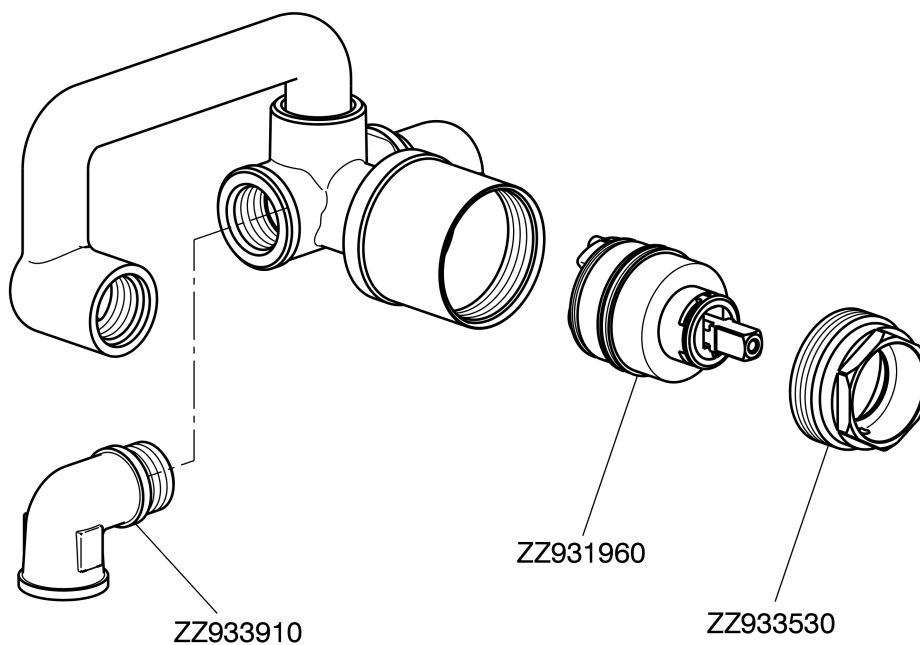

Exposed part for single lever washbasin mixer CHERIE_CH005510

CH005510

<https://en.cisal.it/exposed-part-for-single-lever-washbasin-mixer-cherie-ch005510>

Concealed part for single lever washbasin mixer CONCEALED_ZA006510

ZA006510

<https://en.cisal.it/concealed-part-for-single-lever-washbasin-mixer-concealed-za006510>

2026-05-20