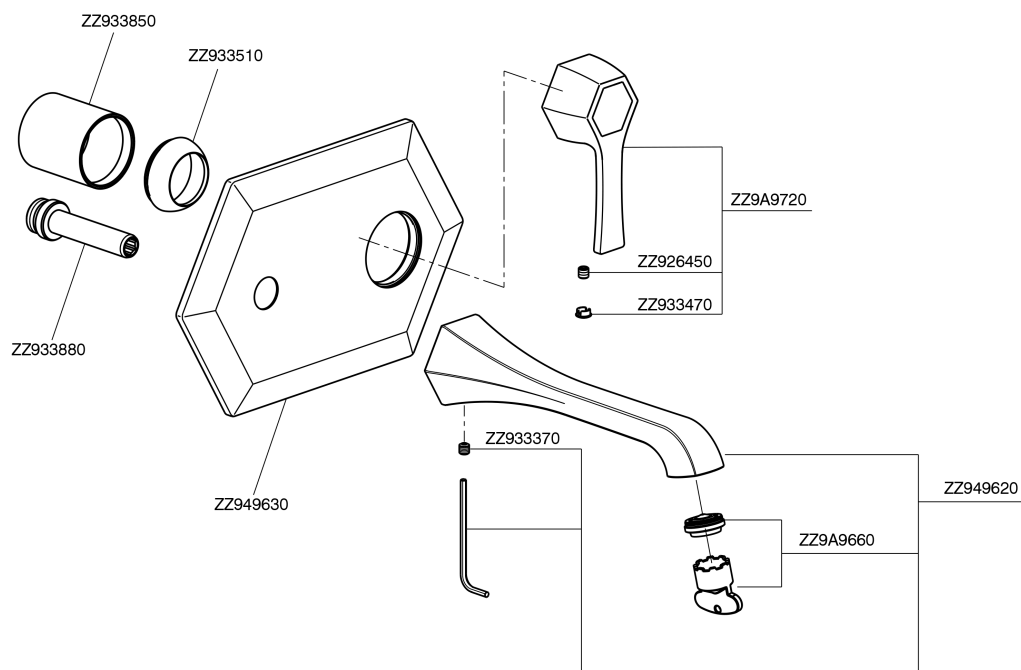

Exposed part for single lever washbasin mixer CHERIE_CH005510

CH005510

<https://en.cisal.it/exposed-part-for-single-lever-washbasin-mixer-cherie-ch005510>

Concealed part for single lever washbasin mixer CONCEALED_ZA006510

ZA006510

<https://en.cisal.it/concealed-part-for-single-lever-washbasin-mixer-concealed-za006510>

2026-06-13