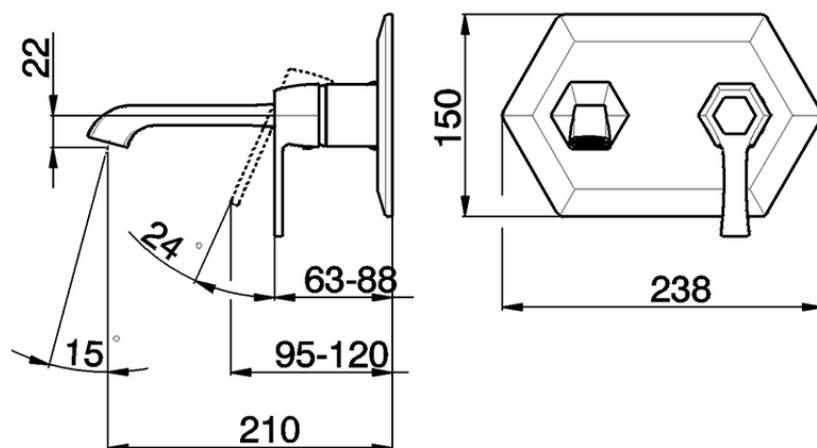

Exposed part for single lever washbasin mixer CHERIE_CH005510

CH005510

<https://en.cisal.it/exposed-part-for-single-lever-washbasin-mixer-cherie-ch005510>

Piastra/Plate/Plaque/Platte/Placa

2-3mm: XX 22-55 YY 53-87

10mm: XX 15-40 YY 45-70

ZA006510

<https://en.cisal.it/concealed-part-for-single-lever-washbasin-mixer-concealed-za006510>

2026-06-13