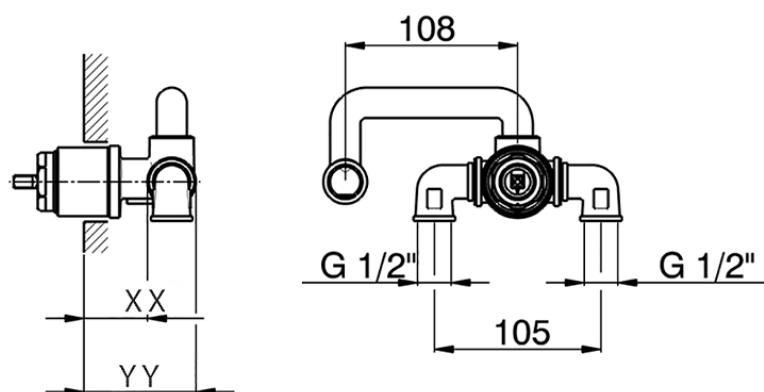

Exposed part for single lever washbasin mixer CHERIE_CH005510

CH005510

<https://en.cisal.it/exposed-part-for-single-lever-washbasin-mixer-cherie-ch005510>

Piastra/Plate/Plaque/Platte/Placa

2-3mm: XX 22-55 YY 53-87

10mm: XX 15-40 YY 45-70

ZA006510

<https://en.cisal.it/concealed-part-for-single-lever-washbasin-mixer-concealed-za006510>

2026-05-20