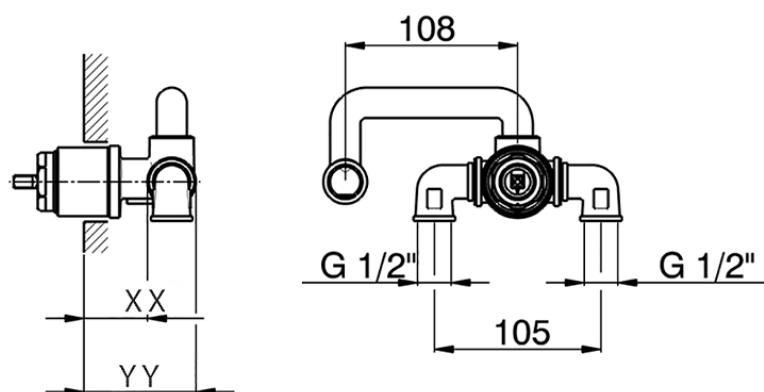

**Exposed part for single lever washbasin mixer CHERIE\_CH005510**

CH005510

<https://en.cisal.it/exposed-part-for-single-lever-washbasin-mixer-cherie-ch005510>

## Piastra/Plate/Plaque/Platte/Placa

2-3mm: XX 22-55 YY 53-87

10mm: XX 15-40 YY 45-70