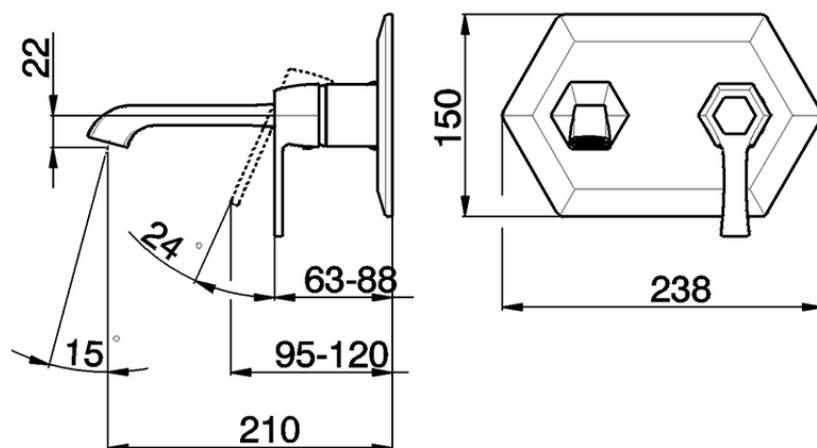

**Exposed part for single lever washbasin mixer CHERIE\_CH005510**

CH005510

<https://en.cisal.it/exposed-part-for-single-lever-washbasin-mixer-cherie-ch005510>

## Piastra/Plate/Plaque/Platte/Placa

2-3mm: XX 22-55 YY 53-87

10mm: XX 15-40 YY 45-70