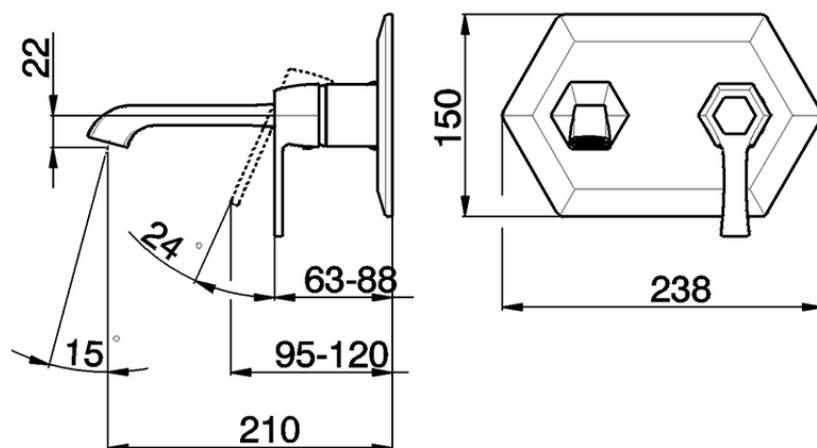

Exposed part for single lever washbasin mixer CHERIE_CH005510

CH005510

<https://en.cisal.it/exposed-part-for-single-lever-washbasin-mixer-cherie-ch005510>

Piastra/Plate/Plaque/Platte/Placa

2-3mm: XX 22-55 YY 53-87

10mm: XX 15-40 YY 45-70

ZA006510

<https://en.cisal.it/concealed-part-for-single-lever-washbasin-mixer-concealed-za006510>

2026-05-20