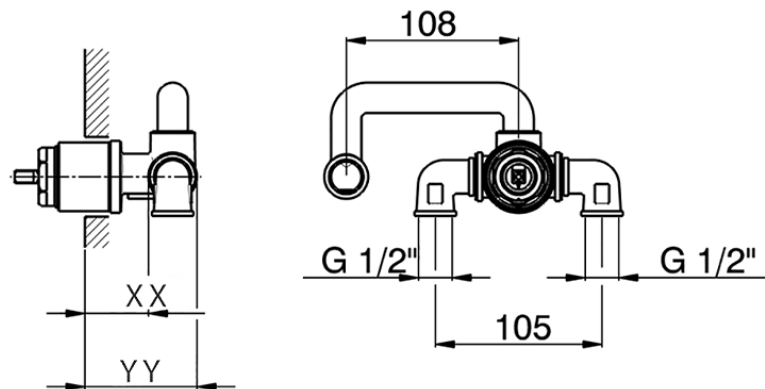

Exposed part for single lever washbasin mixer CHERIE_CH005510

CH005510

<https://en.cisal.it/exposed-part-for-single-lever-washbasin-mixer-cherie-ch005510>

Piastra/Plate/Plaque/Platte/Placa

2-3mm: XX 22-55 YY 53-87

10mm: XX 15-40 YY 45-70

ZA006510

<https://en.cisal.it/concealed-part-for-single-lever-washbasin-mixer-concealed-za006510>

2026-06-13