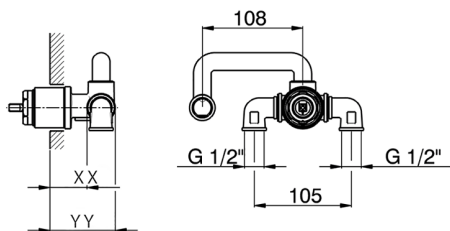

CHARACTERISTICS

Installation **Concealed**
 Required concealed parts **ZA006510**

Exposed part for single lever washbasin mixer CHERIE_CH005510

CH005510

<https://en.cisal.it/exposed-part-for-single-lever-washbasin-mixer-cherie-ch005510>

Concealed part for single lever washbasin mixer CONCEALED_ZA006510

MODEL **ZA006510**

Concealed part for single lever washbasin mixer, without trim kit

AVAILABLE FINISHINGS

04 04 Without finishing

CHARACTERISTICS

Concealed **1**
 Cartridge Spare Parts **ZZ93196000**
38 mm Cartridge

Piastra/Plate/Plaque/Platte/Placa

2-3mm: XX 22-55 YY 53-87

10mm: XX 15-40 YY 45-70

2026-06-14