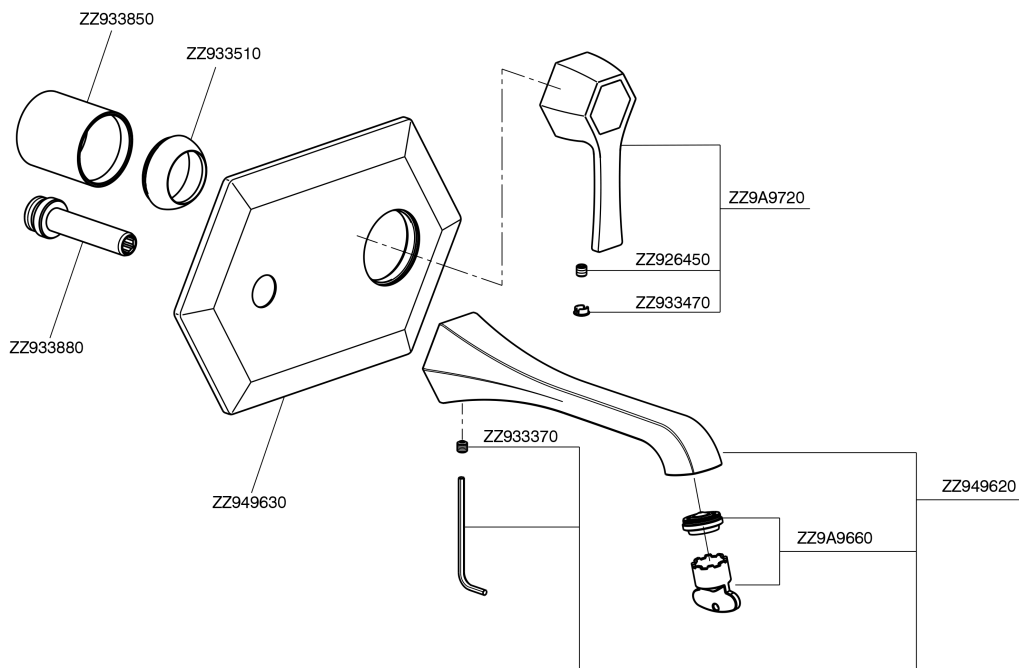

Exposed part for single lever washbasin mixer **CHERIE_CH005510**

MODEL **CH005510**

Exposed part for single lever washbasin mixer, without concealed part, for item ZA006510

AVAILABLE FINISHINGS

- 
6T 6T Chrome/Matt Black
- 
7C 7C Gold/Matt Black
- 
7D 7D Polished Nickel/Matt Black
- 
7E 7E Rose Gold/Matt Black

CHARACTERISTICS

Installation **Concealed**
 Required concealed parts **ZA006510**

Exposed part for single lever washbasin mixer CHERIE_CH005510

CH005510

<https://en.cisal.it/exposed-part-for-single-lever-washbasin-mixer-cherie-ch005510>

Concealed part for single lever washbasin mixer CONCEALED_ZA006510

MODEL **ZA006510**

Concealed part for single lever washbasin mixer, without trim kit

AVAILABLE FINISHINGS

04 04 Without finishing

CHARACTERISTICS

Concealed **1**
 Cartridge Spare Parts **ZZ93196000**
38 mm Cartridge

Piastra/Plate/Plaque/Platte/Placa

2-3mm: XX 22-55 YY 53-87

10mm: XX 15-40 YY 45-70

2026-04-29