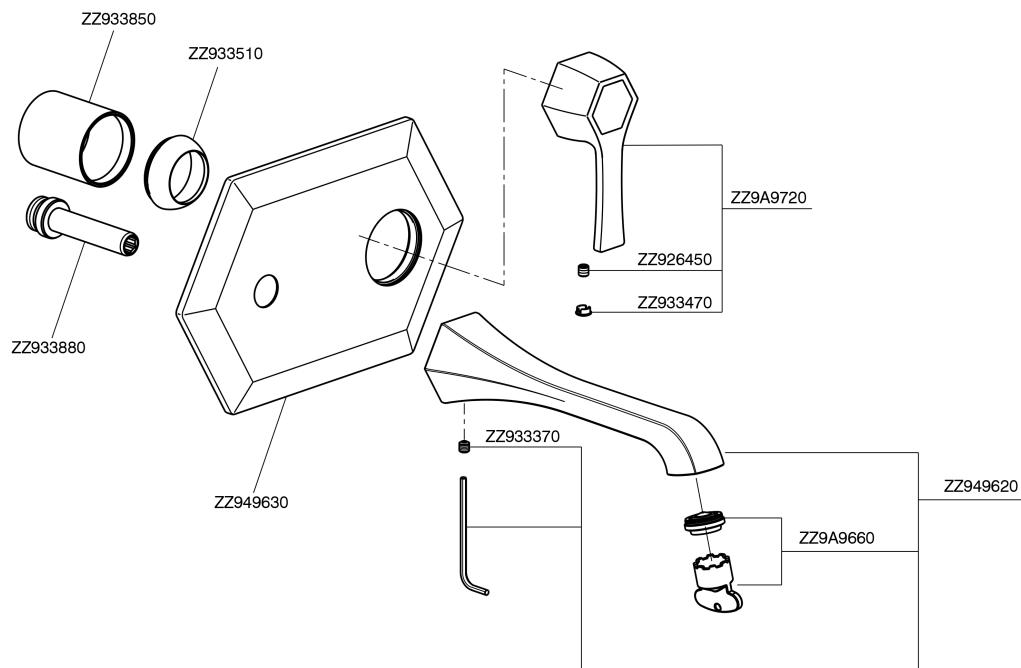

Exposed part for single lever washbasin mixer **CHERIE_CH005510**

MODEL **CH005510**

Exposed part for single lever washbasin mixer, without concealed part, for item ZA006510

AVAILABLE FINISHINGS

- 
6T 6T Chrome/Matt Black
- 
7C 7C Gold/Matt Black
- 
7D 7D Polished Nickel/Matt Black
- 
7E 7E Rose Gold/Matt Black

CHARACTERISTICS

Installation **Concealed**
 Required concealed parts **ZA006510**

Exposed part for single lever washbasin mixer CHERIE_CH005510

CH005510

<https://en.cisal.it/exposed-part-for-single-lever-washbasin-mixer-cherie-ch005510>

Concealed part for single lever washbasin mixer CONCEALED_ZA006510

MODEL **ZA006510**

Concealed part for single lever washbasin mixer, without trim kit

AVAILABLE FINISHINGS

04 04 Without finishing

CHARACTERISTICS

Concealed **1**
 Cartridge Spare Parts **ZZ93196000**
38 mm Cartridge

Piastra/Plate/Plaque/Platte/Placa

2-3mm: XX 22-55 YY 53-87

10mm: XX 15-40 YY 45-70

2026-05-20