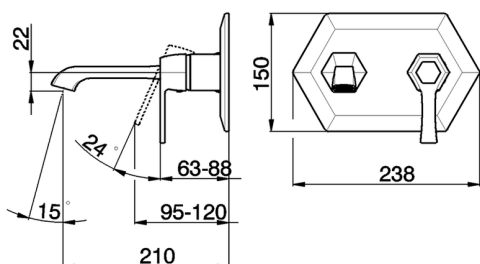

Exposed part for single lever washbasin mixer **CHERIE_CH005510**

MODEL **CH005510**

Exposed part for single lever washbasin mixer, without concealed part, for item ZA006510

AVAILABLE FINISHINGS

- 
6T 6T Chrome/Matt Black
- 
7C 7C Gold/Matt Black
- 
7D 7D Polished Nickel/Matt Black
- 
7E 7E Rose Gold/Matt Black

CHARACTERISTICS

Installation **Concealed**
 Required concealed parts **ZA006510**

Exposed part for single lever washbasin mixer CHERIE_CH005510

CH005510

<https://en.cisal.it/exposed-part-for-single-lever-washbasin-mixer-cherie-ch005510>

Concealed part for single lever washbasin mixer CONCEALED_ZA006510

MODEL **ZA006510**

Concealed part for single lever washbasin mixer, without trim kit

AVAILABLE FINISHINGS

04 04 Without finishing

CHARACTERISTICS

Concealed **1**
 Cartridge Spare Parts **ZZ93196000**
38 mm Cartridge

Piastra/Plate/Plaque/Platte/Placa

2-3mm: XX 22-55 YY 53-87

10mm: XX 15-40 YY 45-70

2026-05-20