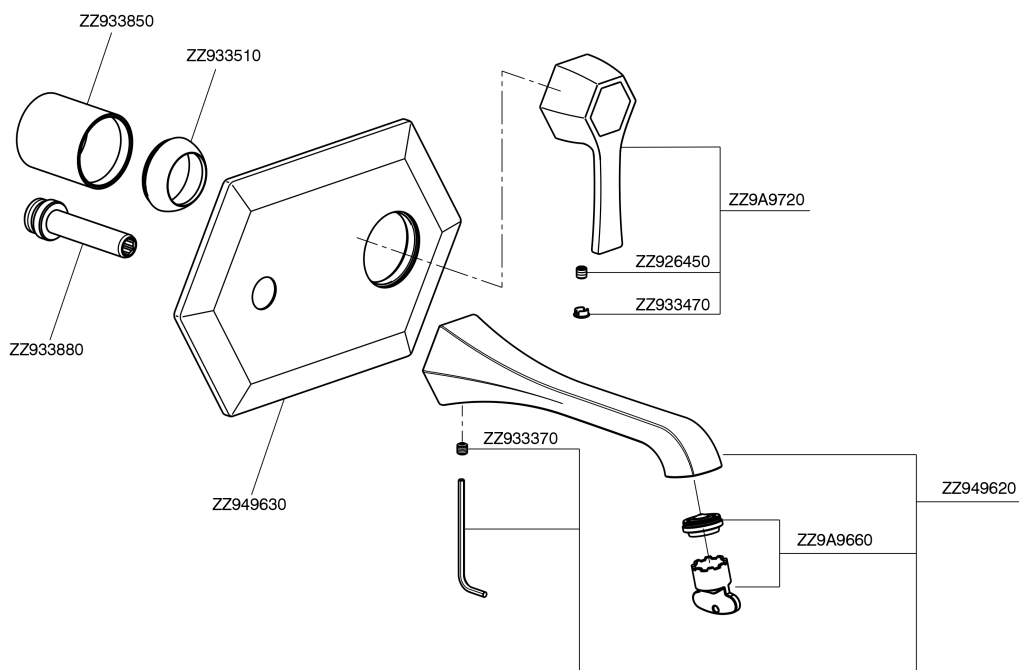

Exposed part for single lever washbasin mixer **CHERIE_CH005510**

MODEL **CH005510**

Exposed part for single lever washbasin mixer, without concealed part, for item ZA006510

AVAILABLE FINISHINGS

- 
6T 6T Chrome/Matt Black
- 
7C 7C Gold/Matt Black
- 
7D 7D Polished Nickel/Matt Black
- 
7E 7E Rose Gold/Matt Black

CHARACTERISTICS

Installation **Concealed**
 Required concealed parts **ZA006510**

Exposed part for single lever washbasin mixer CHERIE_CH005510

CH005510

<https://en.cisal.it/exposed-part-for-single-lever-washbasin-mixer-cherie-ch005510>

Concealed part for single lever washbasin mixer CONCEALED_ZA006510

MODEL **ZA006510**

Concealed part for single lever washbasin mixer, without trim kit

AVAILABLE FINISHINGS

 **04** 04 Without finishing

CHARACTERISTICS

Concealed **1**
 Cartridge Spare Parts **ZZ93196000**
38 mm Cartridge

Piastra/Plate/Plaque/Platte/Placa

2-3mm: XX 22-55 YY 53-87

10mm: XX 15-40 YY 45-70

2026-04-09