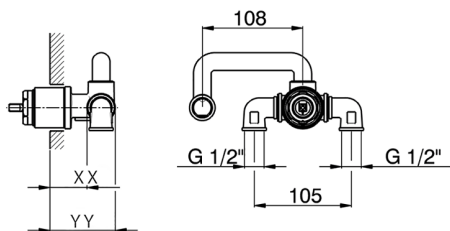

CHARACTERISTICS

Installation **Concealed**
 Required concealed parts **ZA006510**

Exposed part for single lever washbasin mixer CHERIE_CH005510

CH005510

<https://en.cisal.it/exposed-part-for-single-lever-washbasin-mixer-cherie-ch005510>

Concealed part for single lever washbasin mixer CONCEALED_ZA006510

MODEL **ZA006510**

Concealed part for single lever washbasin mixer, without trim kit

AVAILABLE FINISHINGS

04 04 Without finishing

CHARACTERISTICS

Concealed **1**
 Cartridge Spare Parts **ZZ93196000**
38 mm Cartridge

Piastra/Plate/Plaque/Platte/Placa

2-3mm: XX 22-55 YY 53-87

10mm: XX 15-40 YY 45-70

2026-04-29