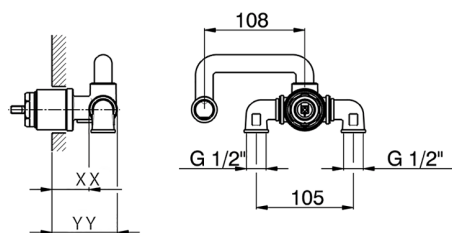

CHARACTERISTICS

Installation **Concealed**
 Required concealed parts **ZA006510**

Exposed part for single lever washbasin mixer CHERIE_CH005510

CH005510

<https://en.cisal.it/exposed-part-for-single-lever-washbasin-mixer-cherie-ch005510>

Concealed part for single lever washbasin mixer CONCEALED_ZA006510

MODEL **ZA006510**

Concealed part for single lever washbasin mixer, without trim kit

AVAILABLE FINISHINGS

04 04 Without finishing

CHARACTERISTICS

Concealed **1**
 Cartridge Spare Parts **ZZ93196000**
38 mm Cartridge

Piastra/Plate/Plaque/Platte/Placa

2-3mm: XX 22-55 YY 53-87

10mm: XX 15-40 YY 45-70

2026-05-20