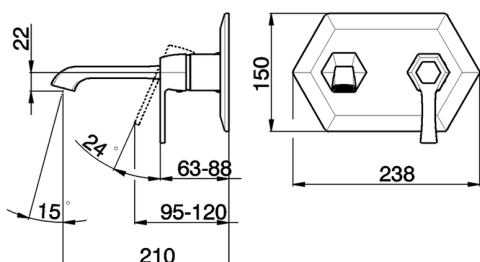

Exposed part for single lever washbasin mixer **CHERIE_CH005510**

MODEL **CH005510**

Exposed part for single lever washbasin mixer, without concealed part, for item ZA006510

AVAILABLE FINISHINGS

- 
6T 6T Chrome/Matt Black
- 
7C 7C Gold/Matt Black
- 
7D 7D Polished Nickel/Matt Black
- 
7E 7E Rose Gold/Matt Black

CHARACTERISTICS

Installation **Concealed**
 Required concealed parts **ZA006510**

Exposed part for single lever washbasin mixer CHERIE_CH005510

CH005510

<https://en.cisal.it/exposed-part-for-single-lever-washbasin-mixer-cherie-ch005510>

Concealed part for single lever washbasin mixer CONCEALED_ZA006510

MODEL **ZA006510**

Concealed part for single lever washbasin mixer, without trim kit

AVAILABLE FINISHINGS

04 04 Without finishing

CHARACTERISTICS

Concealed **1**
 Cartridge Spare Parts **ZZ93196000**
38 mm Cartridge

Piastra/Plate/Plaque/Platte/Placa

2-3mm: XX 22-55 YY 53-87

10mm: XX 15-40 YY 45-70

2026-04-29