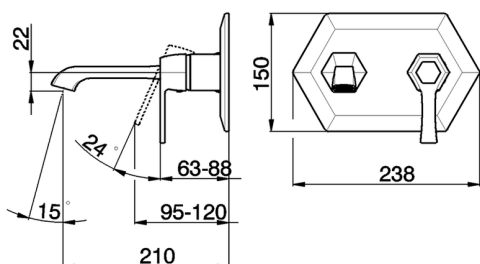

Exposed part for single lever washbasin mixer **CHERIE_CH005510**

MODEL **CH005510**

Exposed part for single lever washbasin mixer, without concealed part, for item ZA006510

AVAILABLE FINISHINGS

- 
6T 6T Chrome/Matt Black
- 
7C 7C Gold/Matt Black
- 
7D 7D Polished Nickel/Matt Black
- 
7E 7E Rose Gold/Matt Black

CHARACTERISTICS

Installation **Concealed**
 Required concealed parts **ZA006510**

Exposed part for single lever washbasin mixer CHERIE_CH005510

CH005510

<https://en.cisal.it/exposed-part-for-single-lever-washbasin-mixer-cherie-ch005510>

Concealed part for single lever washbasin mixer CONCEALED_ZA006510

MODEL **ZA006510**

Concealed part for single lever washbasin mixer, without trim kit

AVAILABLE FINISHINGS

04 04 Without finishing

CHARACTERISTICS

Concealed **1**
 Cartridge Spare Parts **ZZ93196000**
38 mm Cartridge

Piastra/Plate/Plaque/Platte/Placa

2-3mm: XX 22-55 YY 53-87

10mm: XX 15-40 YY 45-70

2026-06-14