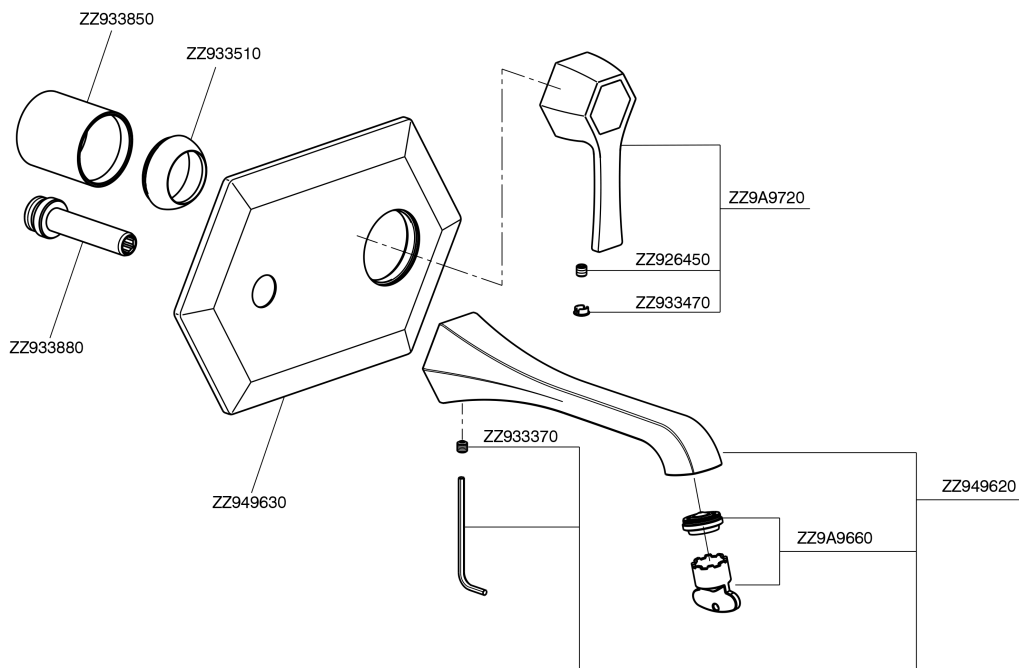

Exposed part for single lever washbasin mixer **CHERIE_CH005510**

MODEL **CH005510**

Exposed part for single lever washbasin mixer, without concealed part, for item ZA006510

AVAILABLE FINISHINGS

- 
6T 6T Chrome/Matt Black
- 
7C 7C Gold/Matt Black
- 
7D 7D Polished Nickel/Matt Black
- 
7E 7E Rose Gold/Matt Black

CHARACTERISTICS

Installation **Concealed**
 Required concealed parts **ZA006510**

Exposed part for single lever washbasin mixer CHERIE_CH005510

CH005510

<https://en.cisal.it/exposed-part-for-single-lever-washbasin-mixer-cherie-ch005510>

Concealed part for single lever washbasin mixer CONCEALED_ZA006510

MODEL **ZA006510**

Concealed part for single lever washbasin mixer, without trim kit

AVAILABLE FINISHINGS

04 04 Without finishing

CHARACTERISTICS

Concealed **1**
 Cartridge Spare Parts **ZZ93196000**
38 mm Cartridge

Piastra/Plate/Plaque/Platte/Placa

2-3mm: XX 22-55 YY 53-87

10mm: XX 15-40 YY 45-70

2026-06-14