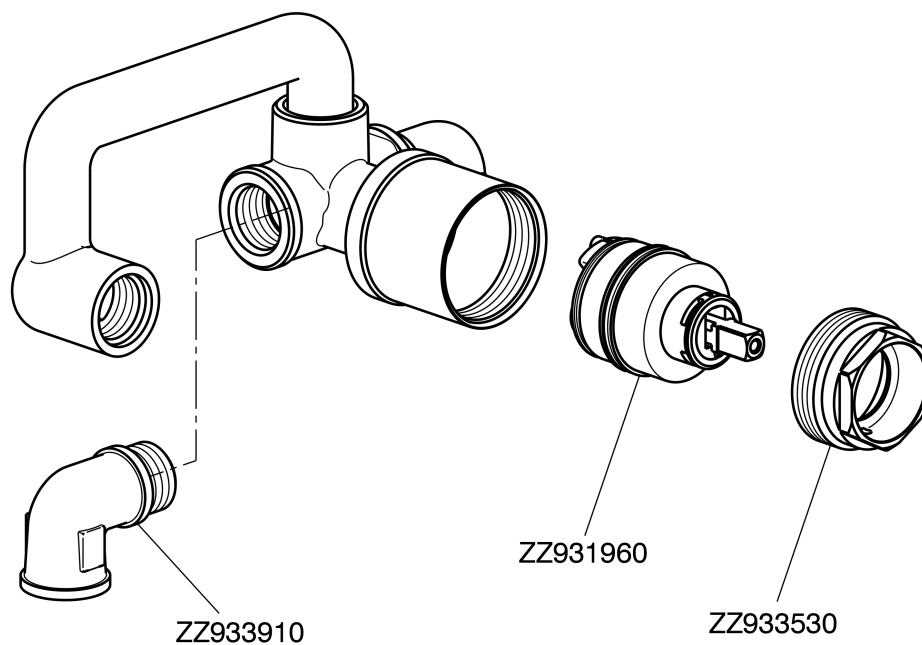

Exposed part for single lever washbasin mixer CHERIE_CH005510

CH005510

<https://en.cisal.it/exposed-part-for-single-lever-washbasin-mixer-cherie-ch005510>

Concealed part for single lever washbasin mixer CONCEALED_ZA006510

ZA006510

<https://en.cisal.it/concealed-part-for-single-lever-washbasin-mixer-concealed-za006510>

2026-04-10