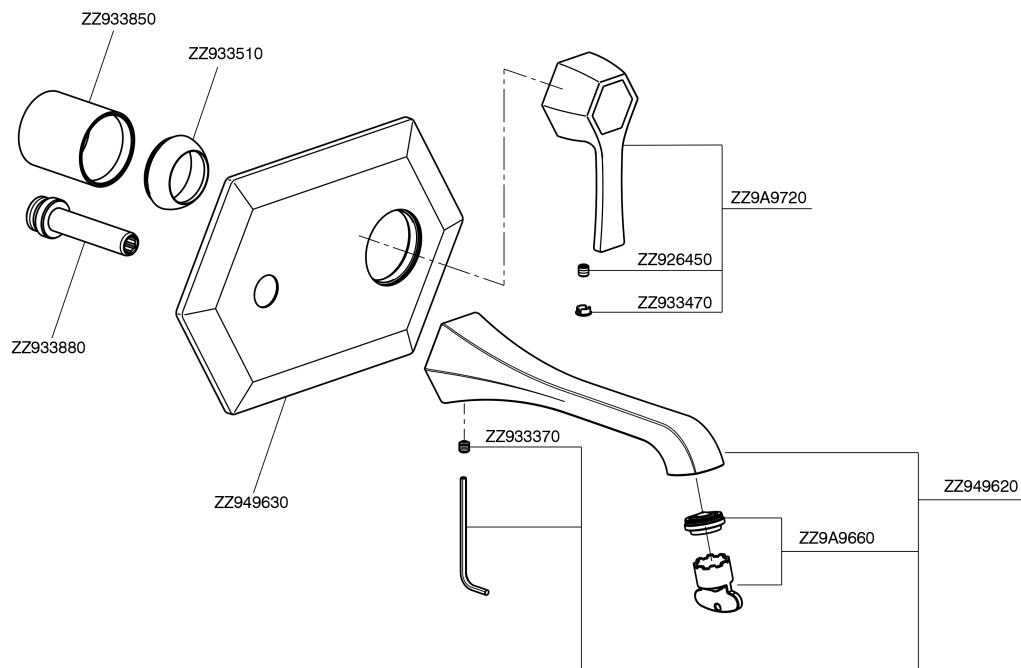

Exposed part for single lever washbasin mixer CHERIE_CH005510

CH005510

<https://en.cisal.it/exposed-part-for-single-lever-washbasin-mixer-cherie-ch005510>

Concealed part for single lever washbasin mixer CONCEALED_ZA006510

ZA006510

<https://en.cisal.it/concealed-part-for-single-lever-washbasin-mixer-concealed-za006510>

2026-04-10