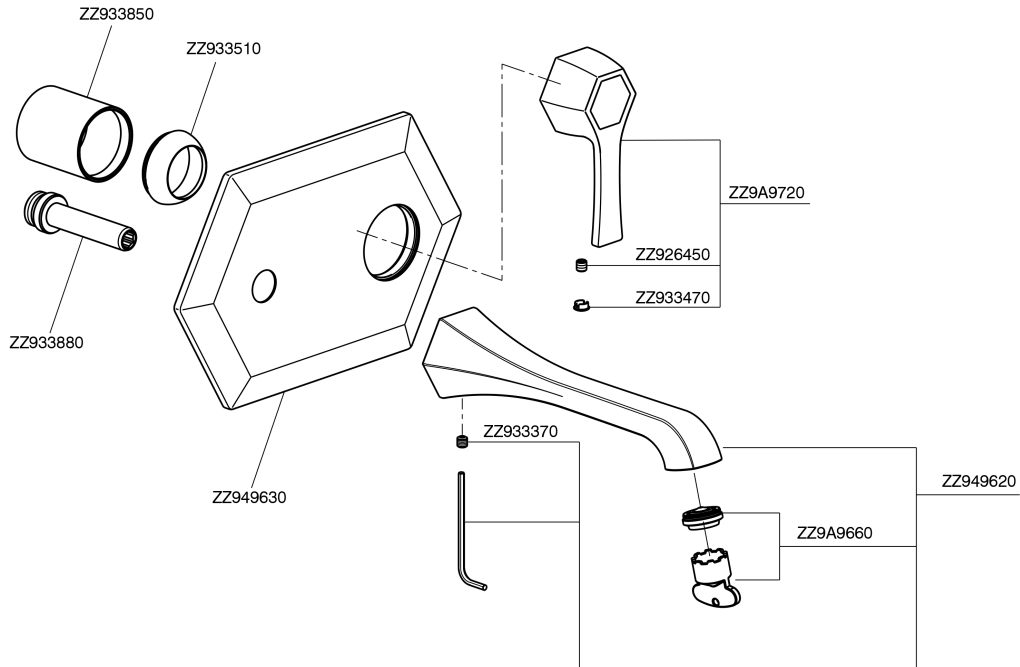

## Exposed part for single lever washbasin mixer CHERIE\_CH005510

CH005510

<https://en.cisal.it/exposed-part-for-single-lever-washbasin-mixer-cherie-ch005510>

## Concealed part for single lever washbasin mixer CONCEALED\_ZA006510

ZA006510

<https://en.cisal.it/concealed-part-for-single-lever-washbasin-mixer-concealed-za006510>

2026-05-20