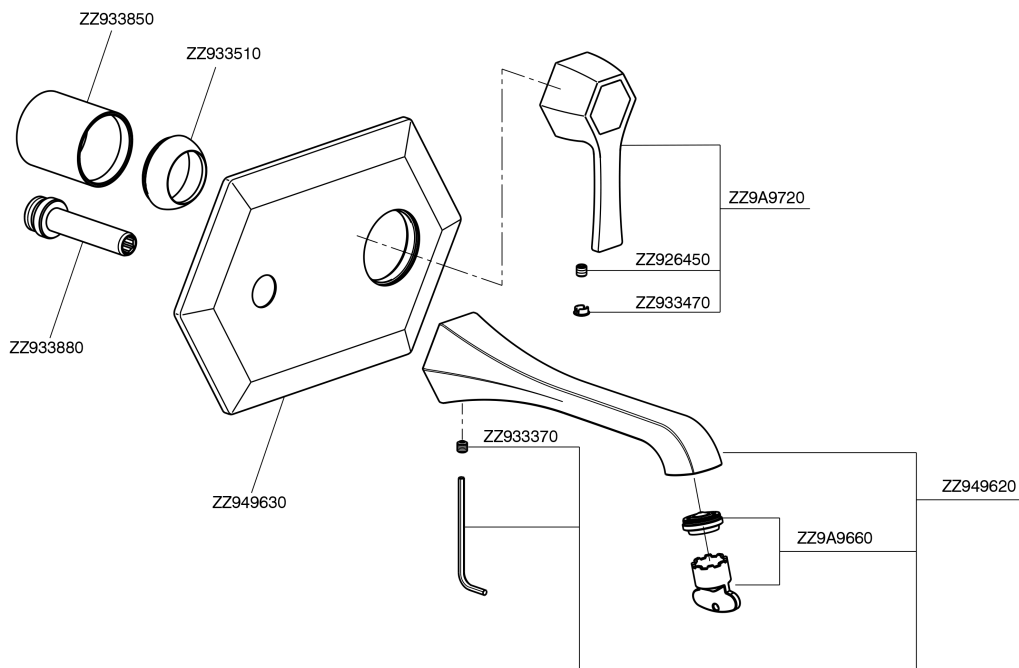

Exposed part for single lever washbasin mixer CHERIE_CH005510

CH005510

<https://en.cisal.it/exposed-part-for-single-lever-washbasin-mixer-cherie-ch005510>

Concealed part for single lever washbasin mixer CONCEALED_ZA006510

ZA006510

<https://en.cisal.it/concealed-part-for-single-lever-washbasin-mixer-concealed-za006510>

2026-06-13