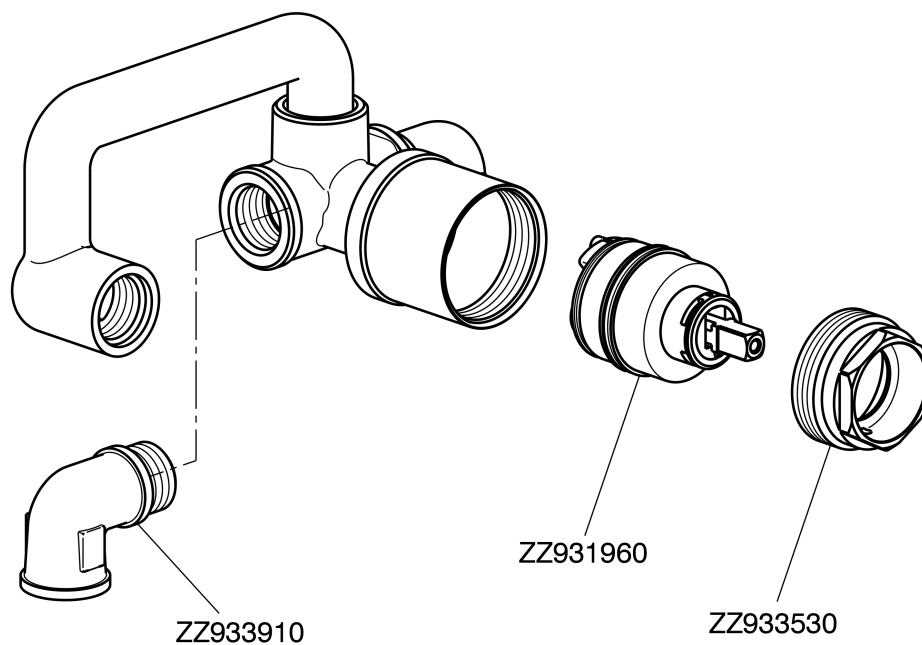

Exposed part for single lever washbasin mixer CHERIE_CH005510

CH005510

<https://en.cisal.it/exposed-part-for-single-lever-washbasin-mixer-cherie-ch005510>

Concealed part for single lever washbasin mixer CONCEALED_ZA006510

ZA006510

<https://en.cisal.it/concealed-part-for-single-lever-washbasin-mixer-concealed-za006510>

2026-06-13