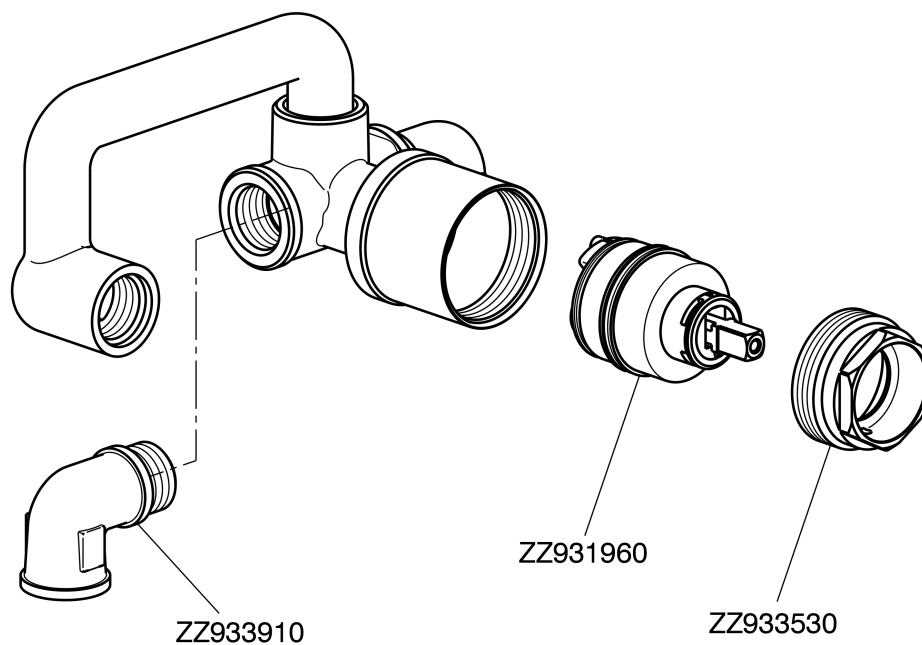

## Exposed part for single lever washbasin mixer CHERIE\_CH005510

CH005510

<https://en.cisal.it/exposed-part-for-single-lever-washbasin-mixer-cherie-ch005510>

## Concealed part for single lever washbasin mixer CONCEALED\_ZA006510

ZA006510

<https://en.cisal.it/concealed-part-for-single-lever-washbasin-mixer-concealed-za006510>

2026-05-20