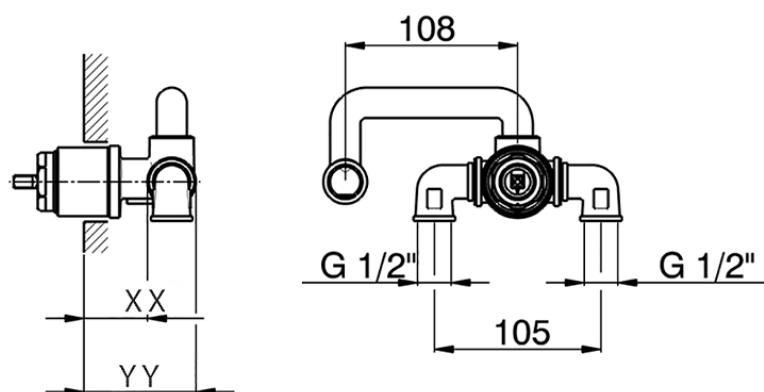

Exposed part for single lever washbasin mixer CHERIE_CH005510

CH005510

<https://en.cisal.it/exposed-part-for-single-lever-washbasin-mixer-cherie-ch005510>

Piastra/Plate/Plaque/Platte/Placa

2-3mm: XX 22-55 YY 53-87

10mm: XX 15-40 YY 45-70