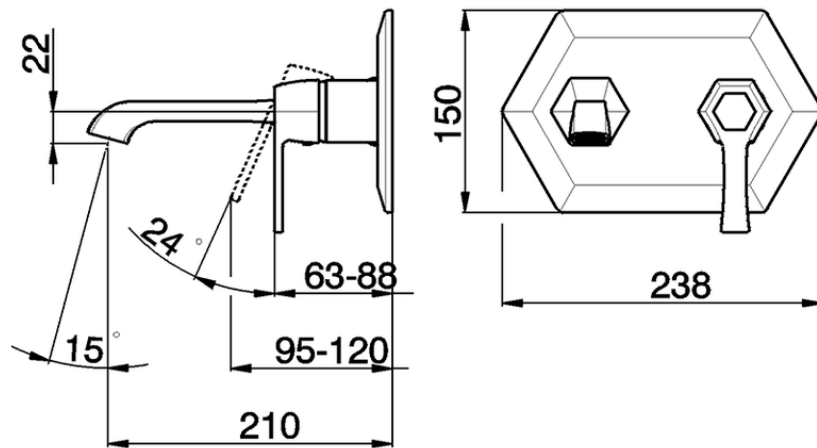

Exposed part for single lever washbasin mixer CHERIE_CH005510

CH005510

<https://en.cisal.it/exposed-part-for-single-lever-washbasin-mixer-cherie-ch005510>

Piastra/Plate/Plaque/Platte/Placa

2-3mm: XX 22-55 YY 53-87

10mm: XX 15-40 YY 45-70