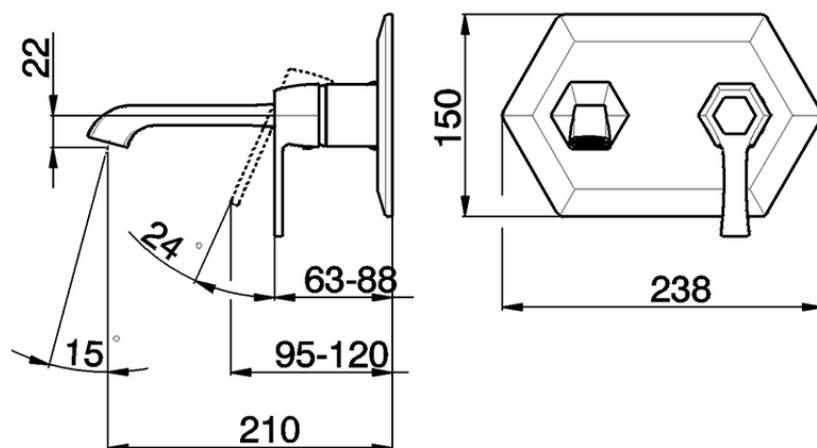

Exposed part for single lever washbasin mixer CHERIE_CH005510

CH005510

<https://en.cisal.it/exposed-part-for-single-lever-washbasin-mixer-cherie-ch005510>

Piastra/Plate/Plaque/Platte/Placa

2-3mm: XX 22-55 YY 53-87

10mm: XX 15-40 YY 45-70