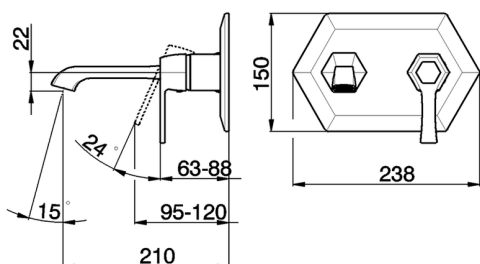

Exposed part for single lever washbasin mixer **CH005510**

MODEL **CH005510**

Exposed part for single lever washbasin mixer, without concealed part, for item ZA006510

AVAILABLE FINISHINGS

- 
6T 6T Chrome/Matt Black
- 
7C 7C Gold/Matt Black
- 
7D 7D Polished Nickel/Matt Black
- 
7E 7E Rose Gold/Matt Black

CHARACTERISTICS

Installation **Concealed**
 Required concealed parts **ZA006510**

Exposed part for single lever washbasin mixer CHERIE_CH005510

CH005510

<https://en.cisal.it/exposed-part-for-single-lever-washbasin-mixer-cherie-ch005510>

Concealed part for single lever washbasin mixer CONCEALED_ZA006510

MODEL **ZA006510**

Concealed part for single lever washbasin mixer, without trim kit

AVAILABLE FINISHINGS

CHARACTERISTICS

Concealed **1**
 Cartridge Spare Parts **ZZ93196000**
38 mm Cartridge

Piastra/Plate/Plaque/Platte/Placa

2-3mm: XX 22-55 YY 53-87

10mm: XX 15-40 YY 45-70

2026-06-13