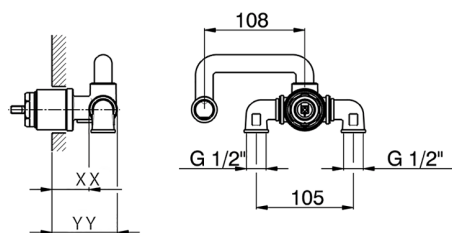

CHARACTERISTICS

Installation **Concealed**
 Required concealed parts **ZA006510**

Exposed part for single lever washbasin mixer CHERIE_CH005510

CH005510

<https://en.cisal.it/exposed-part-for-single-lever-washbasin-mixer-cherie-ch005510>

Concealed part for single lever washbasin mixer CONCEALED_ZA006510

MODEL **ZA006510**

Concealed part for single lever washbasin mixer, without trim kit

AVAILABLE FINISHINGS

CHARACTERISTICS

Concealed **1**
 Cartridge Spare Parts **ZZ93196000**
38 mm Cartridge

Piastra/Plate/Plaque/Platte/Placa

2-3mm: XX 22-55 YY 53-87

10mm: XX 15-40 YY 45-70

2026-06-13