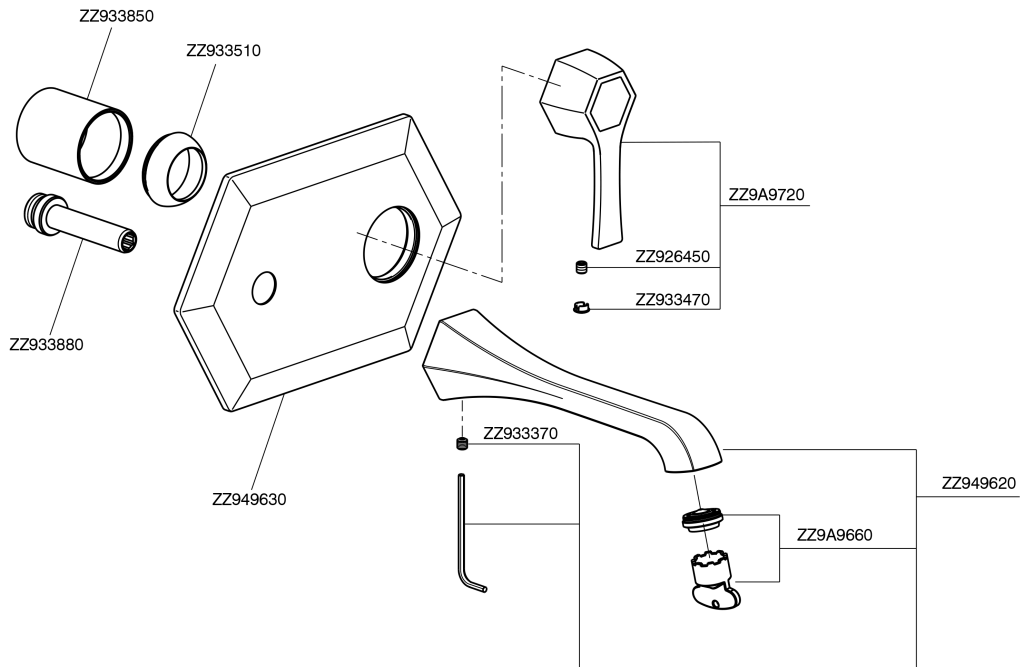

Exposed part for single lever washbasin mixer **CH005510**

MODEL **CH005510**

Exposed part for single lever washbasin mixer, without concealed part, for item ZA006510

AVAILABLE FINISHINGS

- 
6T 6T Chrome/Matt Black
- 
7C 7C Gold/Matt Black
- 
7D 7D Polished Nickel/Matt Black
- 
7E 7E Rose Gold/Matt Black

CHARACTERISTICS

Installation **Concealed**
 Required concealed parts **ZA006510**

Exposed part for single lever washbasin mixer CHERIE_CH005510

CH005510

<https://en.cisal.it/exposed-part-for-single-lever-washbasin-mixer-cherie-ch005510>

Concealed part for single lever washbasin mixer CONCEALED_ZA006510

MODEL **ZA006510**

Concealed part for single lever washbasin mixer, without trim kit

AVAILABLE FINISHINGS

CHARACTERISTICS

Concealed **1**
 Cartridge Spare Parts **ZZ93196000**
38 mm Cartridge

Piastra/Plate/Plaque/Platte/Placa

2-3mm: XX 22-55 YY 53-87

10mm: XX 15-40 YY 45-70

2026-06-13