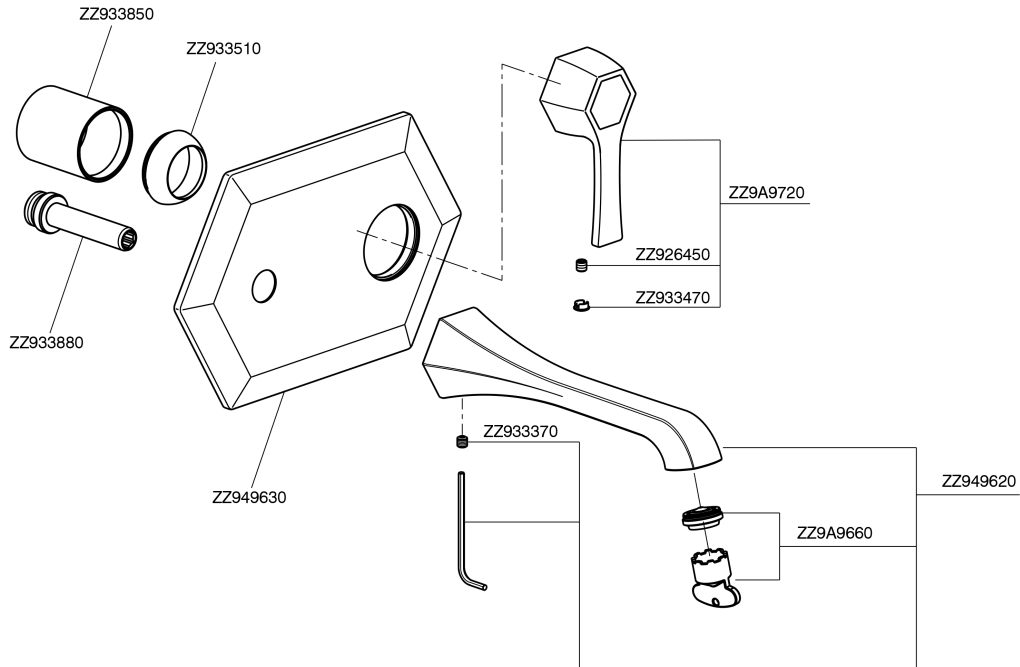

## Exposed part for single lever washbasin mixer CHERIE\_CH005510

CH005510

<https://en.cisal.it/exposed-part-for-single-lever-washbasin-mixer-cherie-ch005510>

## Concealed part for single lever washbasin mixer CONCEALED\_ZA006510

ZA006510

<https://en.cisal.it/concealed-part-for-single-lever-washbasin-mixer-concealed-za006510>

2026-06-14