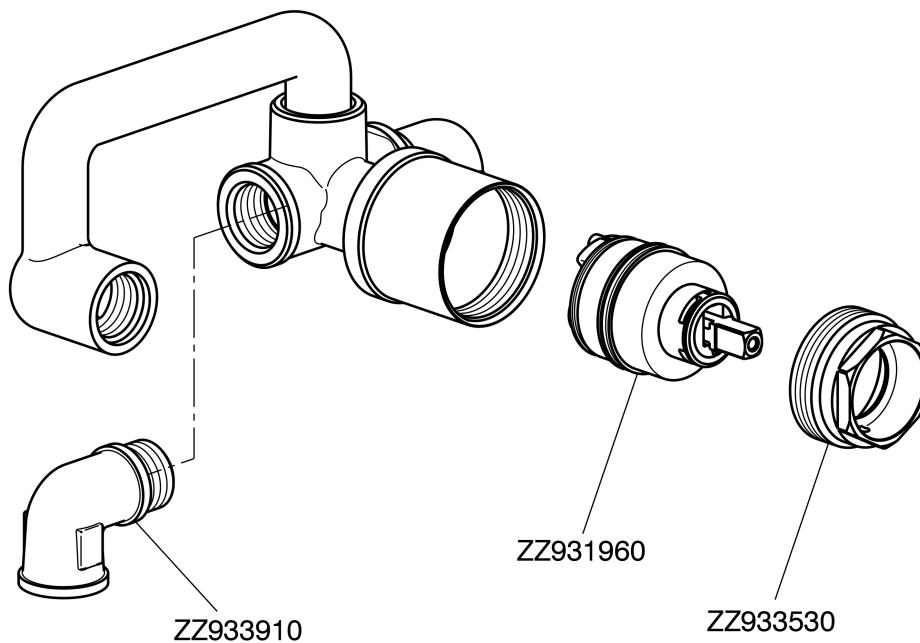

Exposed part for single lever washbasin mixer CHERIE_CH005510

CH005510

<https://en.cisal.it/exposed-part-for-single-lever-washbasin-mixer-cherie-ch005510>

Concealed part for single lever washbasin mixer CONCEALED_ZA006510

ZA006510

<https://en.cisal.it/concealed-part-for-single-lever-washbasin-mixer-concealed-za006510>

2026-04-09