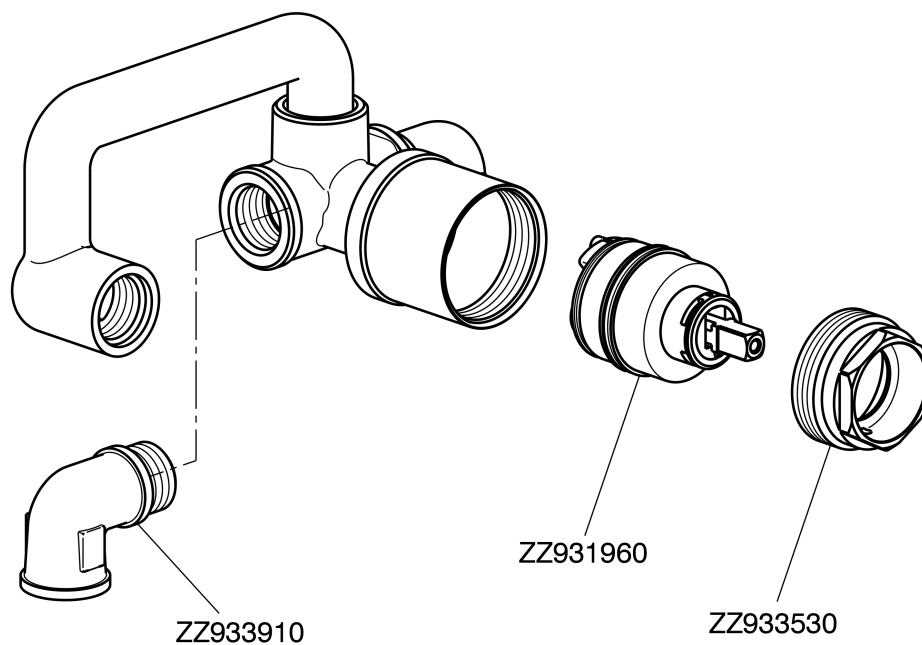

## Exposed part for single lever washbasin mixer CHERIE\_CH005510

CH005510

<https://en.cisal.it/exposed-part-for-single-lever-washbasin-mixer-cherie-ch005510>

## Concealed part for single lever washbasin mixer CONCEALED\_ZA006510

ZA006510

<https://en.cisal.it/concealed-part-for-single-lever-washbasin-mixer-concealed-za006510>

2026-06-14