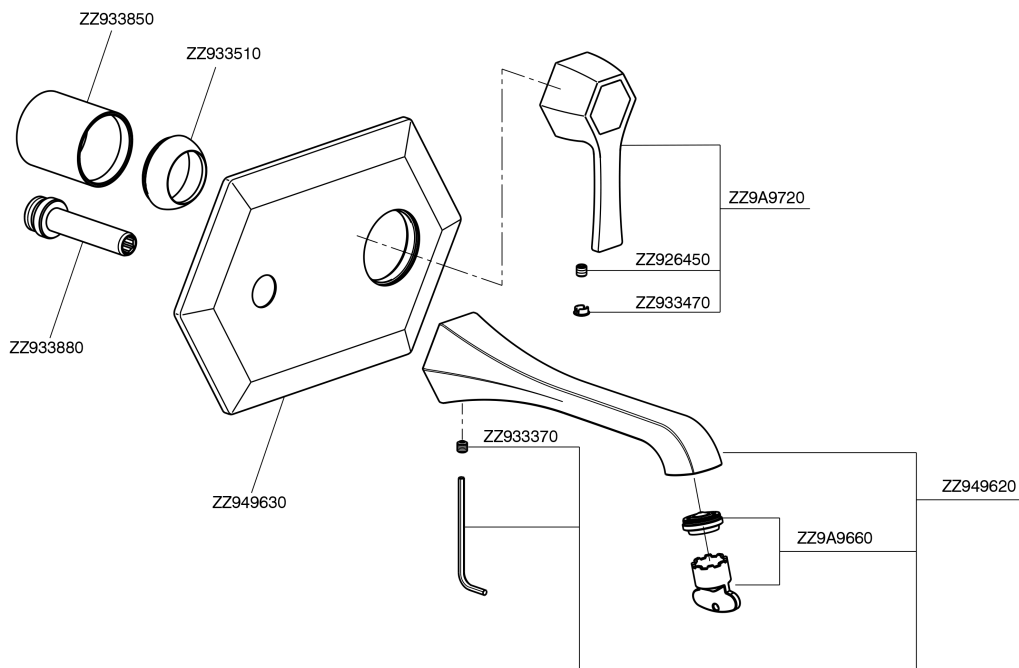

Exposed part for single lever washbasin mixer CHERIE_CH005510

CH005510

<https://en.cisal.it/exposed-part-for-single-lever-washbasin-mixer-cherie-ch005510>

Concealed part for single lever washbasin mixer CONCEALED_ZA006510

ZA006510

<https://en.cisal.it/concealed-part-for-single-lever-washbasin-mixer-concealed-za006510>

2026-04-09