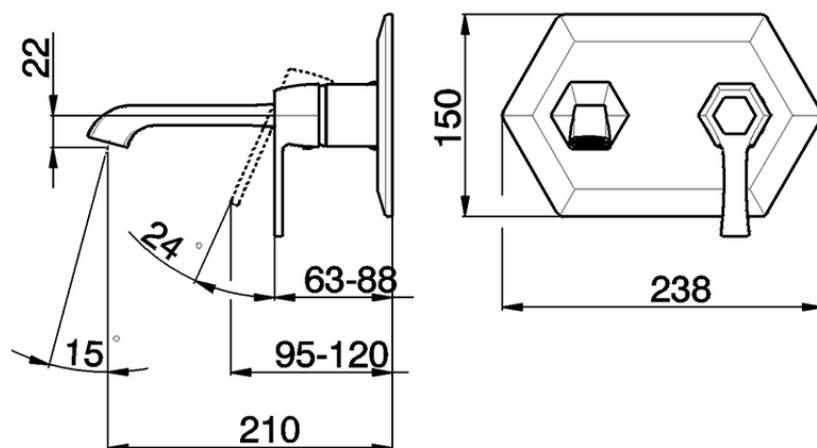

## Exposed part for single lever washbasin mixer CHERIE\_CH005510

CH005510

<https://en.cisal.it/exposed-part-for-single-lever-washbasin-mixer-cherie-ch005510>

## Piastra/Plate/Plaque/Platte/Placa

2-3mm: XX 22-55 YY 53-87

10mm: XX 15-40 YY 45-70

ZA006510

<https://en.cisal.it/concealed-part-for-single-lever-washbasin-mixer-concealed-za006510>

2026-04-09