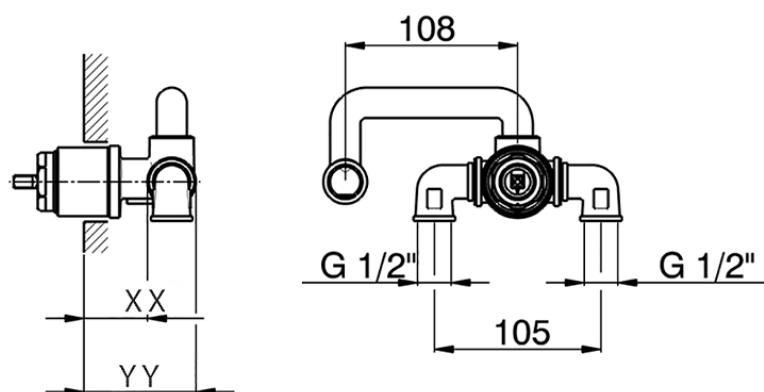

## Exposed part for single lever washbasin mixer CHERIE\_CH005510

CH005510

<https://en.cisal.it/exposed-part-for-single-lever-washbasin-mixer-cherie-ch005510>

## Piastra/Plate/Plaque/Platte/Placa

2-3mm: XX 22-55 YY 53-87

10mm: XX 15-40 YY 45-70

ZA006510

<https://en.cisal.it/concealed-part-for-single-lever-washbasin-mixer-concealed-za006510>

2026-04-09