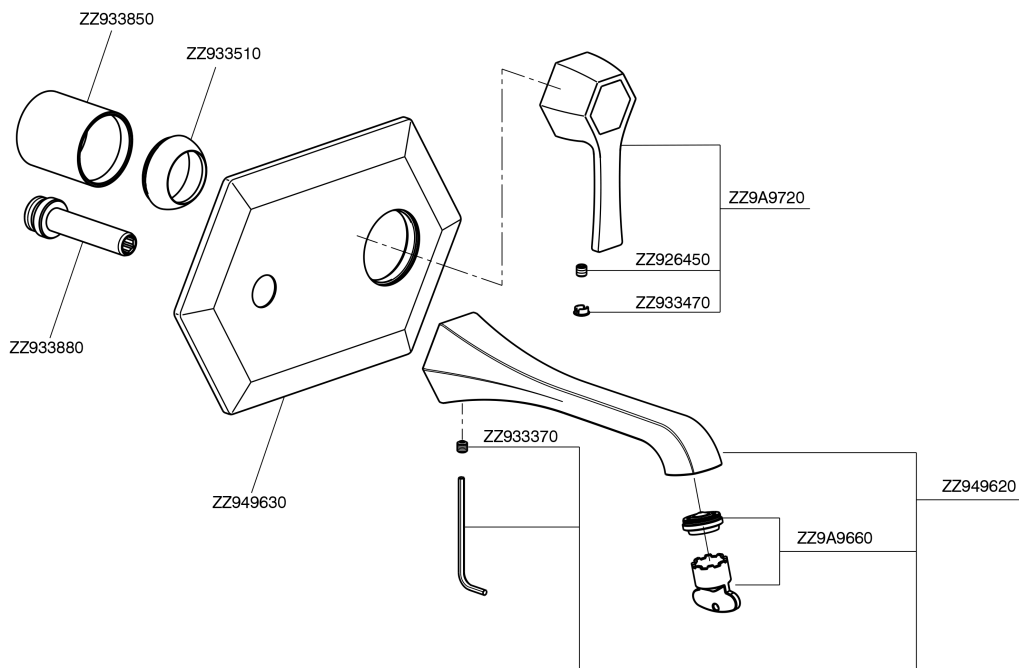

Exposed part for single lever washbasin mixer **CHERIE_CH005510**

MODEL **CH005510**

Exposed part for single lever washbasin mixer, without concealed part, for item ZA006510

AVAILABLE FINISHINGS

- 
6T 6T Chrome/Matt Black
- 
7C 7C Gold/Matt Black
- 
7D 7D Polished Nickel/Matt Black
- 
7E 7E Rose Gold/Matt Black

CHARACTERISTICS

Installation **Concealed**
 Required concealed parts **ZA006510**

Exposed part for single lever washbasin mixer CHERIE_CH005510

CH005510

<https://en.cisal.it/exposed-part-for-single-lever-washbasin-mixer-cherie-ch005510>

Concealed part for single lever washbasin mixer CONCEALED_ZA006510

MODEL **ZA006510**

Concealed part for single lever washbasin mixer, without trim kit

AVAILABLE FINISHINGS

 **04** 04 Without finishing

CHARACTERISTICS

Concealed **1**
 Cartridge Spare Parts **ZZ93196000**
38 mm Cartridge

Piastra/Plate/Plaque/Platte/Placa

2-3mm: XX 22-55 YY 53-87

10mm: XX 15-40 YY 45-70

2026-06-14