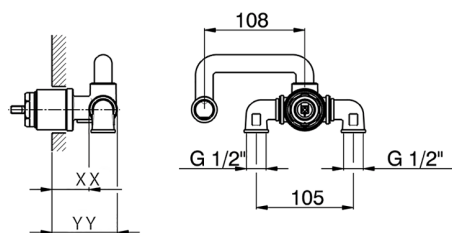

CHARACTERISTICS

Installation **Concealed**
 Required concealed parts **ZA006510**

Exposed part for single lever washbasin mixer CHERIE_CH005510

CH005510

<https://en.cisal.it/exposed-part-for-single-lever-washbasin-mixer-cherie-ch005510>

Concealed part for single lever washbasin mixer CONCEALED_ZA006510

MODEL **ZA006510**

Concealed part for single lever washbasin mixer, without trim kit

AVAILABLE FINISHINGS

 **04** 04 Without finishing

CHARACTERISTICS

Concealed **1**
 Cartridge Spare Parts **ZZ93196000**
38 mm Cartridge

Piastra/Plate/Plaque/Platte/Placa

2-3mm: XX 22-55 YY 53-87

10mm: XX 15-40 YY 45-70

2026-04-09