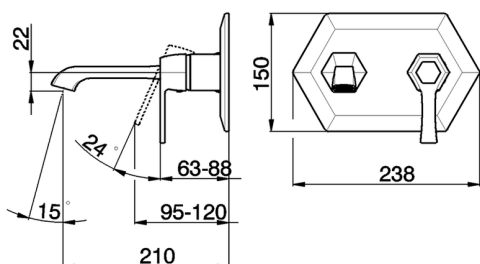

Exposed part for single lever washbasin mixer **CHERIE_CH005510**

MODEL **CH005510**

Exposed part for single lever washbasin mixer, without concealed part, for item ZA006510

AVAILABLE FINISHINGS

- 
6T 6T Chrome/Matt Black
- 
7C 7C Gold/Matt Black
- 
7D 7D Polished Nickel/Matt Black
- 
7E 7E Rose Gold/Matt Black

CHARACTERISTICS

Installation **Concealed**
 Required concealed parts **ZA006510**

Exposed part for single lever washbasin mixer CHERIE_CH005510

CH005510

<https://en.cisal.it/exposed-part-for-single-lever-washbasin-mixer-cherie-ch005510>

Concealed part for single lever washbasin mixer CONCEALED_ZA006510

MODEL **ZA006510**

Concealed part for single lever washbasin mixer, without trim kit

AVAILABLE FINISHINGS

 **04** 04 Without finishing

CHARACTERISTICS

Concealed **1**
 Cartridge Spare Parts **ZZ93196000**
38 mm Cartridge

Piastra/Plate/Plaque/Platte/Placa

2-3mm: XX 22-55 YY 53-87

10mm: XX 15-40 YY 45-70

2026-04-09