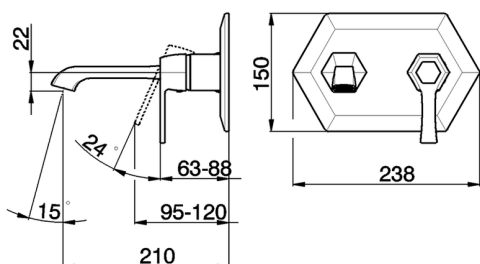

Exposed part for single lever washbasin mixer **CHERIE_CH005510**

MODEL **CH005510**

Exposed part for single lever washbasin mixer, without concealed part, for item ZA006510

AVAILABLE FINISHINGS

- 
6T 6T Chrome/Matt Black
- 
7C 7C Gold/Matt Black
- 
7D 7D Polished Nickel/Matt Black
- 
7E 7E Rose Gold/Matt Black

CHARACTERISTICS

Installation **Concealed**
 Required concealed parts **ZA006510**

Exposed part for single lever washbasin mixer CHERIE_CH005510

CH005510

<https://en.cisal.it/exposed-part-for-single-lever-washbasin-mixer-cherie-ch005510>

Concealed part for single lever washbasin mixer CONCEALED_ZA006510

MODEL **ZA006510**

Concealed part for single lever washbasin mixer, without trim kit

AVAILABLE FINISHINGS

 **04** 04 Without finishing

CHARACTERISTICS

Concealed **1**
 Cartridge Spare Parts **ZZ93196000**
38 mm Cartridge

Piastra/Plate/Plaque/Platte/Placa

2-3mm: XX 22-55 YY 53-87

10mm: XX 15-40 YY 45-70

2026-06-14