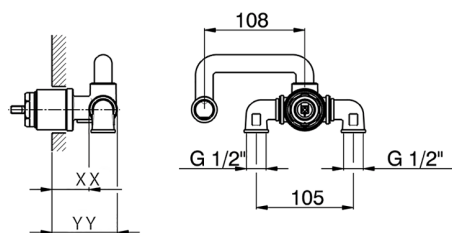

## Concealed part for single lever washbasin mixer CONCEALED\_ZA006510

MODEL **ZA006510**

Concealed part for single lever washbasin mixer, without trim kit

AVAILABLE FINISHINGS

 **04** 04 Without finishing

CHARACTERISTICS

Concealed **1**  
 Cartridge Spare Parts **ZZ93196000**  
**38 mm Cartridge**

Piastra/Plate/Plaque/Platte/Placa

2-3mm: XX 22-55 YY 53-87

10mm: XX 15-40 YY 45-70

2026-04-30