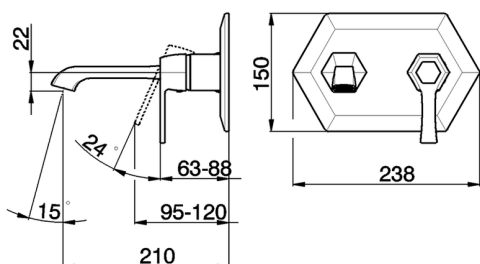

## Exposed part for single lever washbasin mixer **CHERIE\_CH005510**

MODEL **CH005510**

Exposed part for single lever washbasin mixer, without concealed part, for item ZA006510

## Concealed part for single lever washbasin mixer CONCEALED\_ZA006510

MODEL **ZA006510**

Concealed part for single lever washbasin mixer, without trim kit

AVAILABLE FINISHINGS

 **04** 04 Without finishing

CHARACTERISTICS

Concealed **1**  
 Cartridge Spare Parts **ZZ93196000**  
**38 mm Cartridge**

Piastra/Plate/Plaque/Platte/Placa

2-3mm: XX 22-55 YY 53-87

10mm: XX 15-40 YY 45-70

2026-04-30