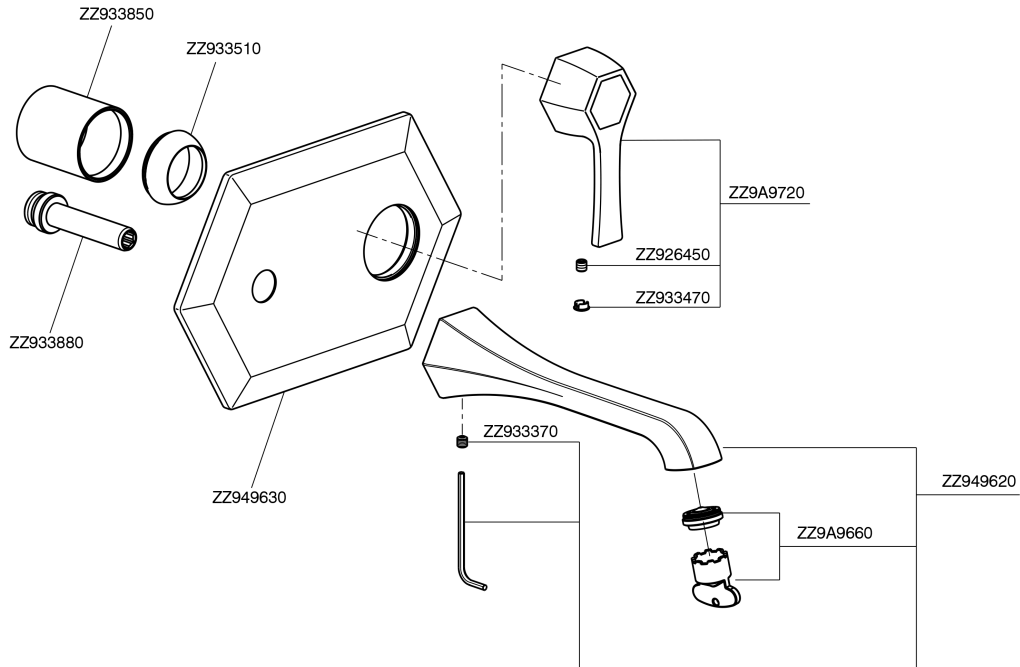

Exposed part for single lever washbasin mixer **CHERIE_CH005510**

MODEL **CH005510**

Exposed part for single lever washbasin mixer, without concealed part, for item ZA006510

AVAILABLE FINISHINGS

- 
6T 6T Chrome/Matt Black
- 
7C 7C Gold/Matt Black
- 
7D 7D Polished Nickel/Matt Black
- 
7E 7E Rose Gold/Matt Black

CHARACTERISTICS

Installation **Concealed**
 Required concealed parts **ZA006510**

Exposed part for single lever washbasin mixer CHERIE_CH005510

CH005510

<https://en.cisal.it/exposed-part-for-single-lever-washbasin-mixer-cherie-ch005510>

Concealed part for single lever washbasin mixer CONCEALED_ZA006510

MODEL **ZA006510**

Concealed part for single lever washbasin mixer, without trim kit

AVAILABLE FINISHINGS

 **04** 04 Without finishing

CHARACTERISTICS

Concealed **1**
 Cartridge Spare Parts **ZZ93196000**
38 mm Cartridge

Piastra/Plate/Plaque/Platte/Placa

2-3mm: XX 22-55 YY 53-87

10mm: XX 15-40 YY 45-70

2026-04-09