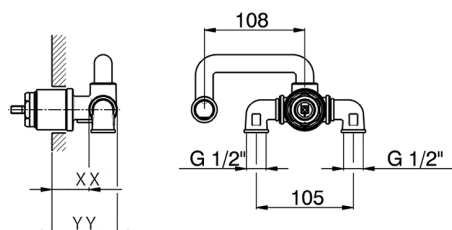

CHARACTERISTICS

Installation **Concealed**
 Required concealed parts **ZA006510**

Exposed part for single lever washbasin mixer CHERIE_CH005510

CH005510

<https://en.cisal.it/exposed-part-for-single-lever-washbasin-mixer-cherie-ch005510>

Concealed part for single lever washbasin mixer CONCEALED_ZA006510

MODEL **ZA006510**

Concealed part for single lever washbasin mixer, without trim kit

AVAILABLE FINISHINGS

 **04** 04 Without finishing

CHARACTERISTICS

Concealed **1**
 Cartridge Spare Parts **ZZ93196000**
38 mm Cartridge

Piastra/Plate/Plaque/Platte/Placa

2-3mm: XX 22-55 YY 53-87

10mm: XX 15-40 YY 45-70

2026-06-14