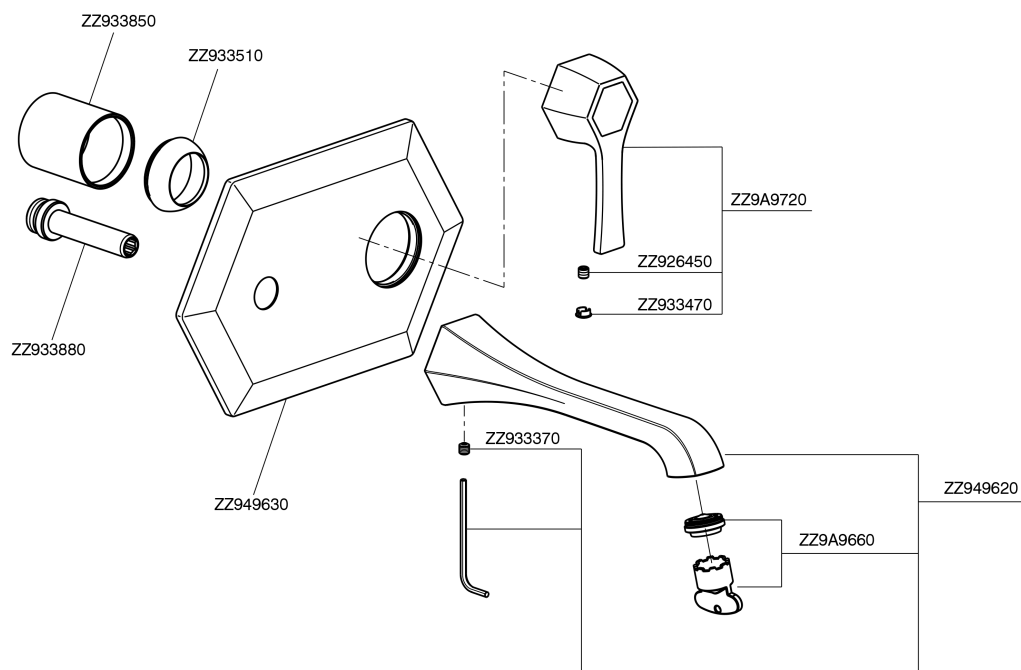

## Exposed part for single lever washbasin mixer **CHERIE\_CH005510**

MODEL **CH005510**

Exposed part for single lever washbasin mixer, without concealed part, for item ZA006510

## Exposed part for single lever washbasin mixer CHERIE\_CH005510

CH005510

<https://en.cisal.it/exposed-part-for-single-lever-washbasin-mixer-cherie-ch005510>

## Concealed part for single lever washbasin mixer CONCEALED\_ZA006510

MODEL **ZA006510**

Concealed part for single lever washbasin mixer, without trim kit

AVAILABLE FINISHINGS

 **04** 04 Without finishing

CHARACTERISTICS

Concealed **1**  
 Cartridge Spare Parts **ZZ93196000**  
**38 mm Cartridge**

Piastra/Plate/Plaque/Platte/Placa

2-3mm: XX 22-55 YY 53-87

10mm: XX 15-40 YY 45-70

2026-04-30