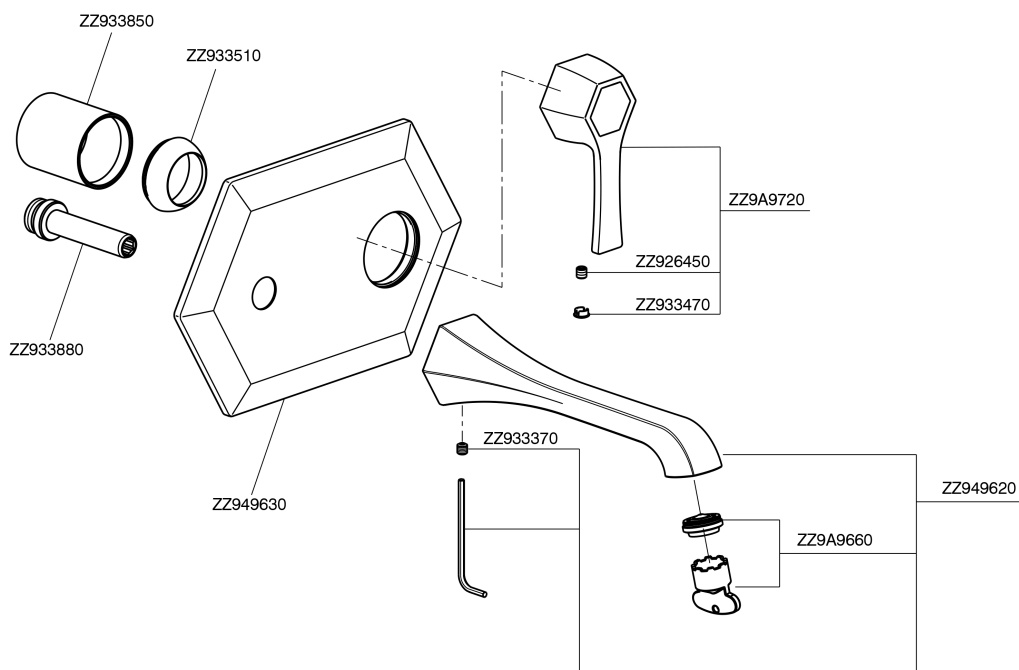

Exposed part for single lever washbasin mixer CHERIE_CH005510

CH005510

<https://en.cisal.it/exposed-part-for-single-lever-washbasin-mixer-cherie-ch005510>

Concealed part for single lever washbasin mixer CONCEALED_ZA006510

ZA006510

<https://en.cisal.it/concealed-part-for-single-lever-washbasin-mixer-concealed-za006510>

2026-04-30