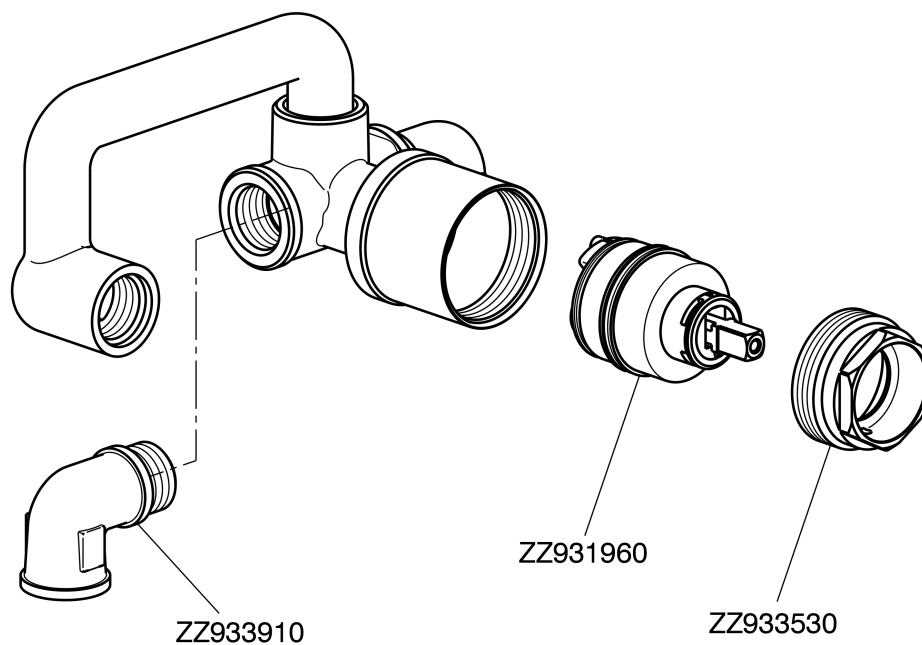

Exposed part for single lever washbasin mixer CHERIE_CH005510

CH005510

<https://en.cisal.it/exposed-part-for-single-lever-washbasin-mixer-cherie-ch005510>

Concealed part for single lever washbasin mixer CONCEALED_ZA006510

ZA006510

<https://en.cisal.it/concealed-part-for-single-lever-washbasin-mixer-concealed-za006510>

2026-06-14