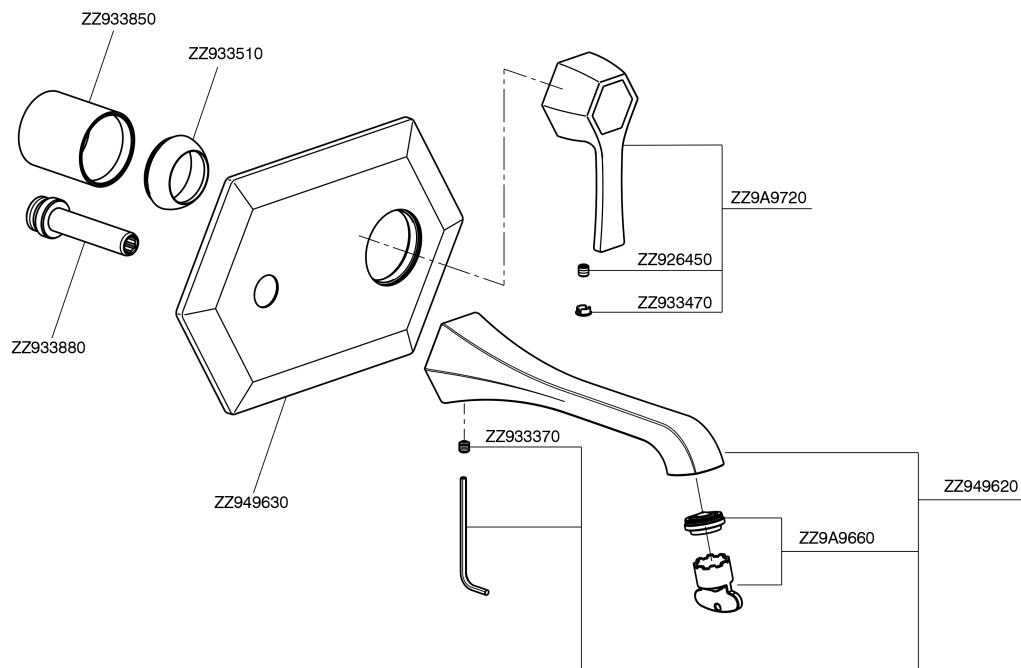

Exposed part for single lever washbasin mixer CHERIE_CH005510

CH005510

<https://en.cisal.it/exposed-part-for-single-lever-washbasin-mixer-cherie-ch005510>

Concealed part for single lever washbasin mixer CONCEALED_ZA006510

ZA006510

<https://en.cisal.it/concealed-part-for-single-lever-washbasin-mixer-concealed-za006510>

2026-06-14