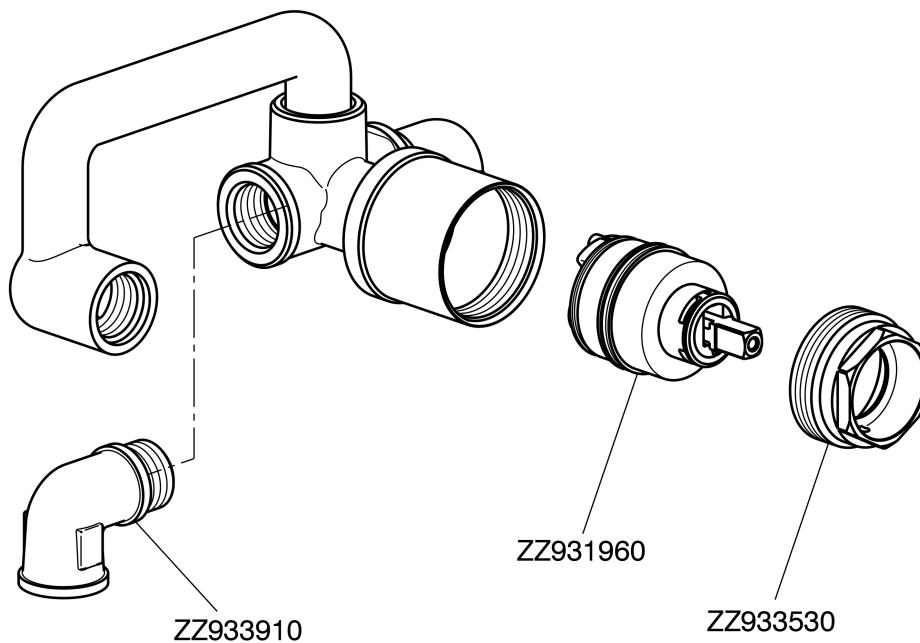

Exposed part for single lever washbasin mixer CHERIE_CH005510

CH005510

<https://en.cisal.it/exposed-part-for-single-lever-washbasin-mixer-cherie-ch005510>

Concealed part for single lever washbasin mixer CONCEALED_ZA006510

ZA006510

<https://en.cisal.it/concealed-part-for-single-lever-washbasin-mixer-concealed-za006510>

2026-04-30