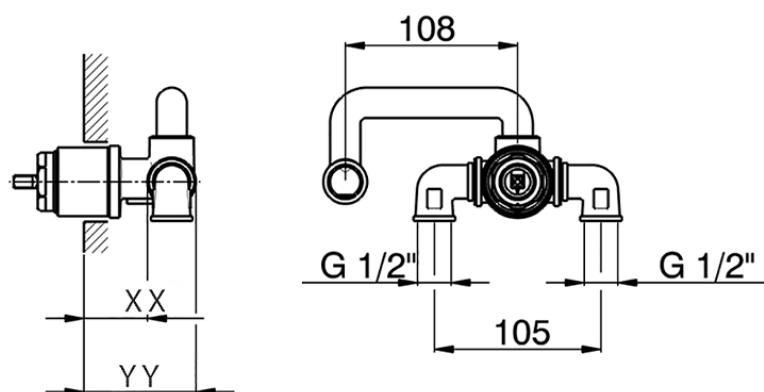

Exposed part for single lever washbasin mixer CHERIE_CH005510

CH005510

<https://en.cisal.it/exposed-part-for-single-lever-washbasin-mixer-cherie-ch005510>

Piastra/Plate/Plaque/Platte/Placa

2-3mm: XX 22-55 YY 53-87

10mm: XX 15-40 YY 45-70

ZA006510

<https://en.cisal.it/concealed-part-for-single-lever-washbasin-mixer-concealed-za006510>

2026-04-30