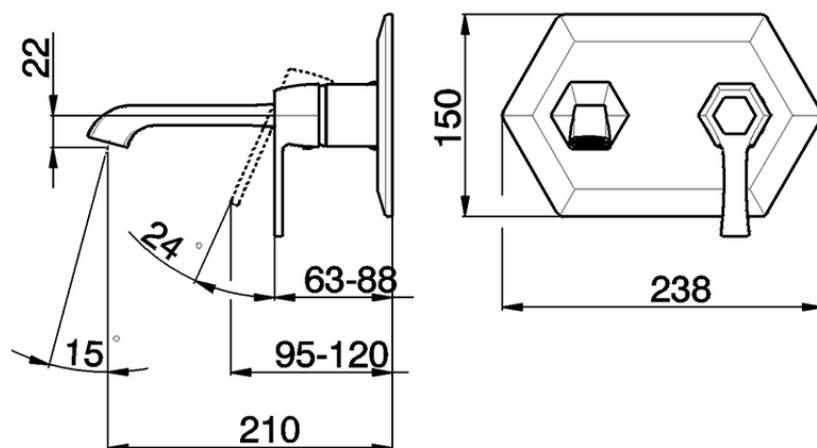

Exposed part for single lever washbasin mixer CHERIE_CH005510

CH005510

<https://en.cisal.it/exposed-part-for-single-lever-washbasin-mixer-cherie-ch005510>

Piastra/Plate/Plaque/Platte/Placa

2-3mm: XX 22-55 YY 53-87

10mm: XX 15-40 YY 45-70

ZA006510

<https://en.cisal.it/concealed-part-for-single-lever-washbasin-mixer-concealed-za006510>

2026-04-30