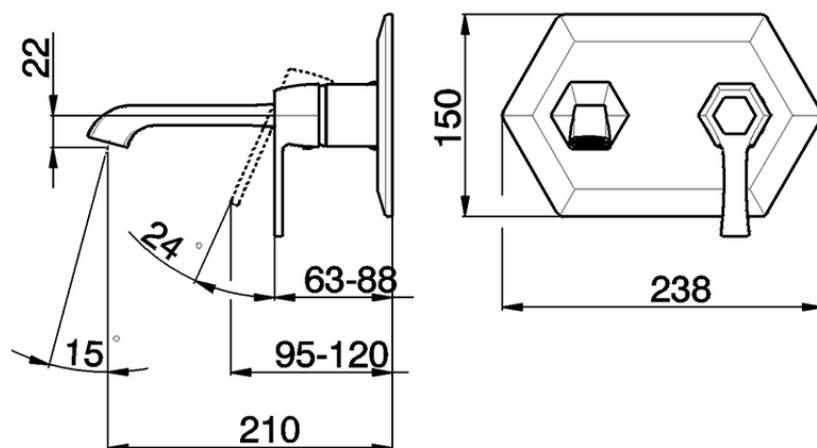

Exposed part for single lever washbasin mixer CHERIE_CH005510

CH005510

<https://en.cisal.it/exposed-part-for-single-lever-washbasin-mixer-cherie-ch005510>

Piastra/Plate/Plaque/Platte/Placa

2-3mm: XX 22-55 YY 53-87

10mm: XX 15-40 YY 45-70

ZA006510

<https://en.cisal.it/concealed-part-for-single-lever-washbasin-mixer-concealed-za006510>

2026-04-09