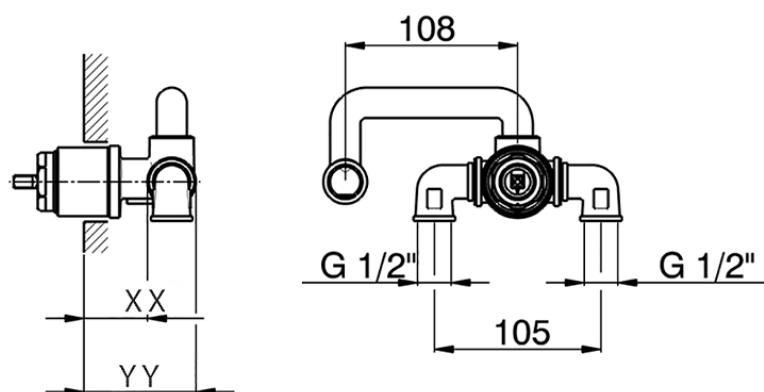

Exposed part for single lever washbasin mixer CHERIE_CH005510

CH005510

<https://en.cisal.it/exposed-part-for-single-lever-washbasin-mixer-cherie-ch005510>

Piastra/Plate/Plaque/Platte/Placa

2-3mm: XX 22-55 YY 53-87

10mm: XX 15-40 YY 45-70

ZA006510

<https://en.cisal.it/concealed-part-for-single-lever-washbasin-mixer-concealed-za006510>

2026-04-09