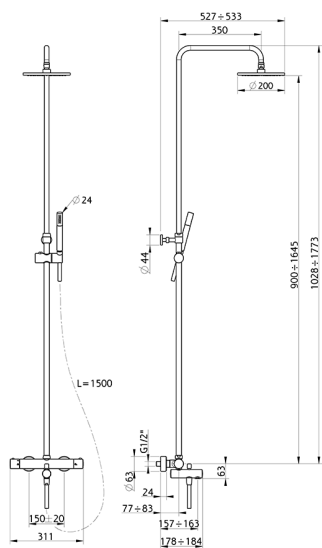

3-functions Thermostatic shower set SLIM_SMC83016

MODEL **SMC83016**

3-functions Thermostatic shower set, 2 outlet devia stop, adjustable riser column, sliding handshower holder, Brass minimalistic one spray handshower, 200 mm round showerhead 8 mm thick BRASS, 150 cm smooth SUPREME Flexible Hose

AVAILABLE FINISHINGS

21 21 Chrome

40 40 Matt Black

CHARACTERISTICS

Cartridge Spare Parts **22.04A.AR - ZZ97279004**

Argo 2 (long filter) Thermostatic Valve

DeviaStop

The Cisal Devia Stop technology allows to adjust the water flow and to direct it to the selected output point (overhead soaker, hand shower, etc).