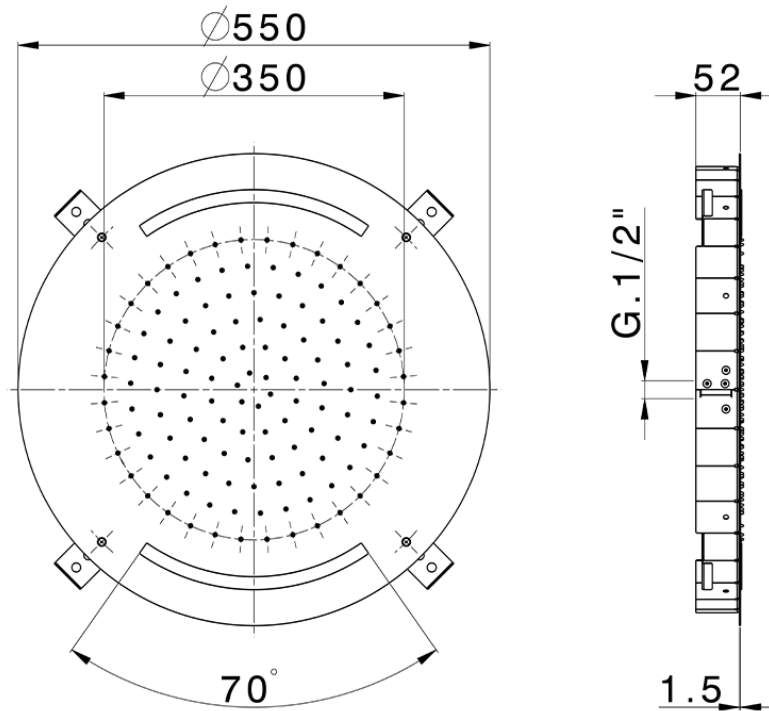

Ø 550 mm Chromotherapy Ceiling showerhead ZEN SHOWER_ZS0C0035

ZS0C0035

<https://en.cisal.it/o-550-mm-chromotherapy-ceiling-showerhead-zen-shower-zs0c0035>

2026-04-28