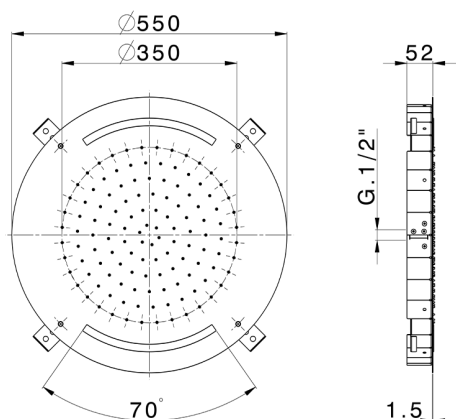

Ø 550 mm Chromotherapy Ceiling showerhead ZEN SHOWER_ZS0C0035

MODEL **ZS0C0035**

Ø 550 mm Chromotherapy Ceiling showerhead, rain, chromotherapy functions, built-in control included, Stainless Steel AISI 304

AVAILABLE FINISHINGS

- **D1** D1 Brushed Inox
- **40** 40 Matt Black
- **4Q** 4Q Matt White
- **5G** 5G Rose Gold
- **D2** D2 Polished Inox

CHARACTERISTICS

2026-06-14