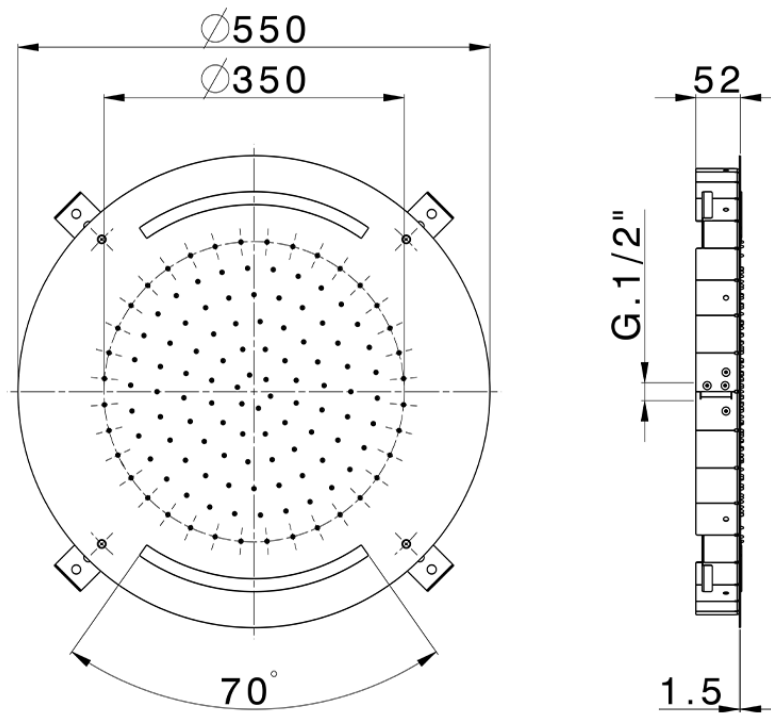

## Ø 550 mm Chromotherapy Ceiling showerhead ZEN SHOWER\_ZS0C0035

ZS0C0035

<https://en.cisal.it/o-550-mm-chromotherapy-ceiling-showerhead-zen-shower-zs0c0035>

2026-06-14