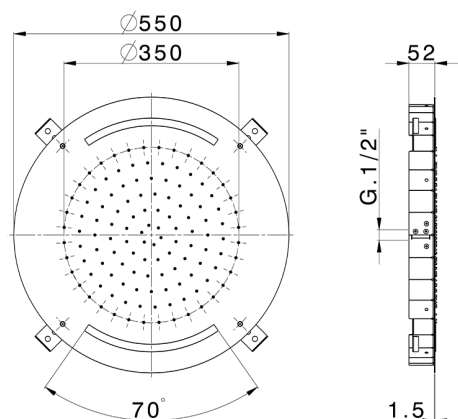

Ø 550 mm Chromotherapy Ceiling showerhead ZEN SHOWER_ZS0C0035

MODEL **ZS0C0035**

Ø 550 mm Chromotherapy Ceiling showerhead, rain, chromotherapy functions, built-in control included, Stainless Steel AISI 304

AVAILABLE FINISHINGS

- **D1** D1 Brushed Inox
- **40** 40 Matt Black
- **4Q** 4Q Matt White
- **5G** 5G Rose Gold
- **D2** D2 Polished Inox

CHARACTERISTICS

2026-06-13