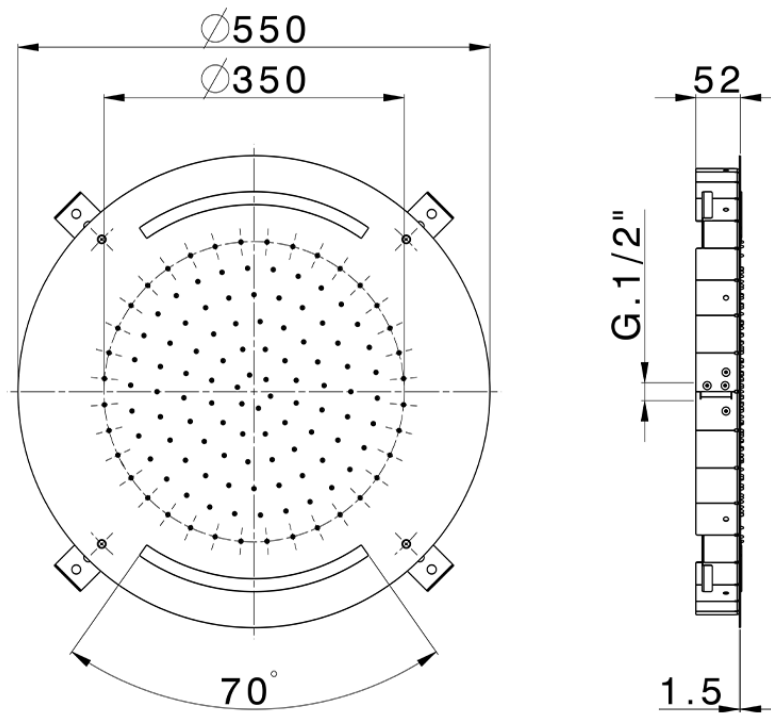

## Ø 550 mm Chromotherapy Ceiling showerhead ZEN SHOWER\_ZS0C0035

ZS0C0035

<https://en.cisal.it/o-550-mm-chromotherapy-ceiling-showerhead-zen-shower-zs0c0035>

2026-04-28