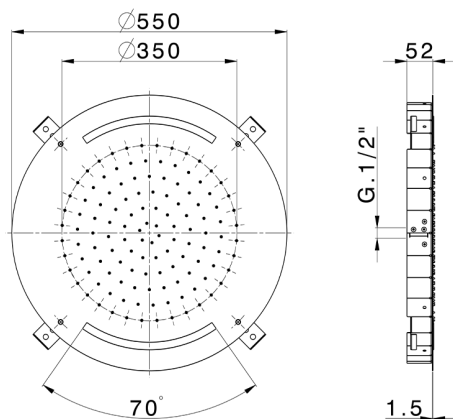

Ø 550 mm Chromotherapy Ceiling showerhead ZEN SHOWER_ZS0C0035

MODEL **ZS0C0035**

Ø 550 mm Chromotherapy Ceiling showerhead, rain, chromotherapy functions, built-in control included, Stainless Steel AISI 304

AVAILABLE FINISHINGS

- **D1** D1 Brushed Inox
- **40** 40 Matt Black
- **4Q** 4Q Matt White
- **5G** 5G Rose Gold
- **D2** D2 Polished Inox

CHARACTERISTICS

2026-05-19