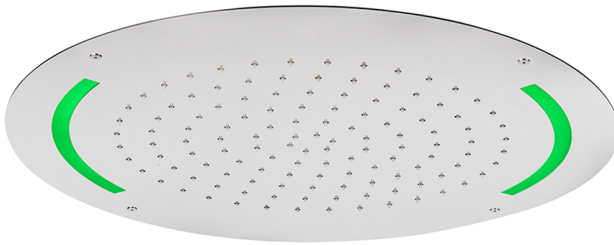

Ø 550 mm Chromotherapy Ceiling showerhead ZEN SHOWER_ZS0C0035

MODEL **ZS0C0035**

Ø 550 mm Chromotherapy Ceiling showerhead, rain, chromotherapy functions, built-in control included, Stainless Steel AISI 304

AVAILABLE FINISHINGS

- **D1** D1 Brushed Inox
- **40** 40 Matt Black
- **4Q** 4Q Matt White
- **5G** 5G Rose Gold
- **D2** D2 Polished Inox

CHARACTERISTICS

2026-05-19