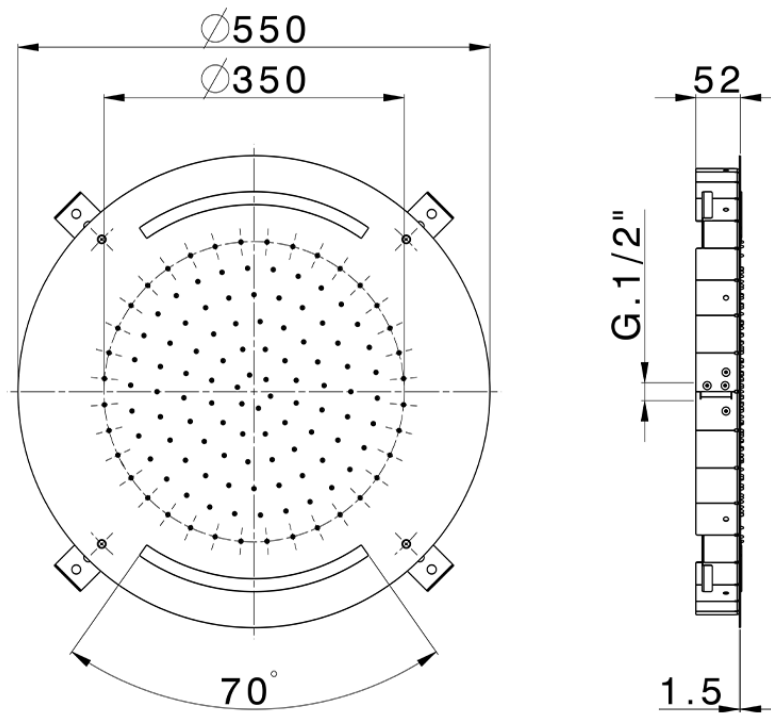

Ø 550 mm Chromotherapy Ceiling showerhead ZEN SHOWER_ZS0C0035

ZS0C0035

<https://en.cisal.it/o-550-mm-chromotherapy-ceiling-showerhead-zen-shower-zs0c0035>

2026-06-13