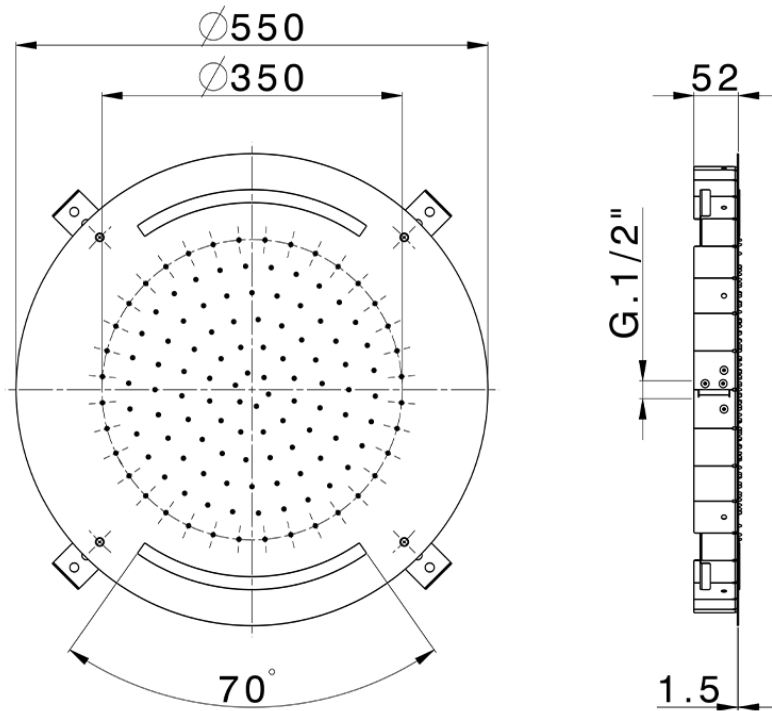

## Ø 550 mm Chromotherapy Ceiling showerhead ZEN SHOWER\_ZS0C0035

ZS0C0035

<https://en.cisal.it/o-550-mm-chromotherapy-ceiling-showerhead-zen-shower-zs0c0035>

2026-05-19