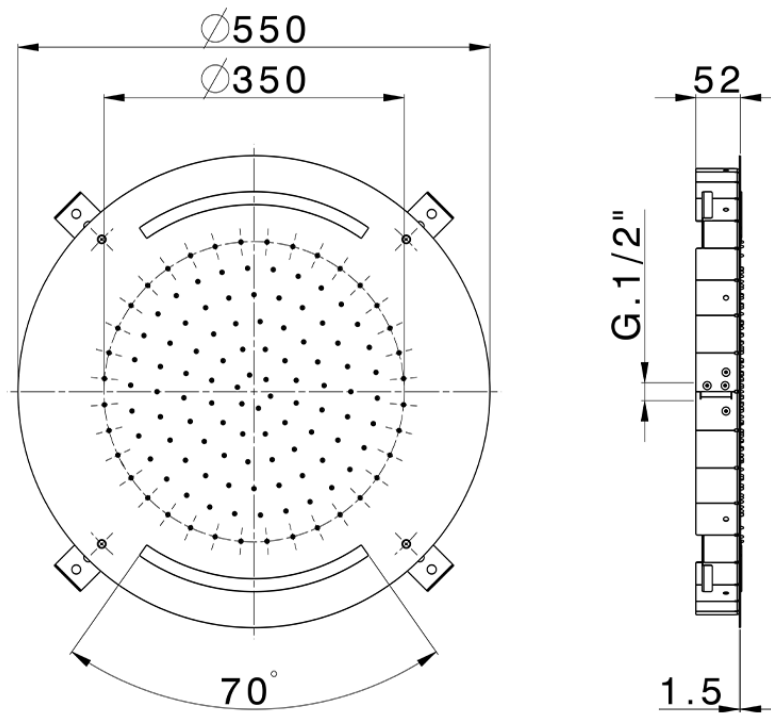

Ø 550 mm Chromotherapy Ceiling showerhead ZEN SHOWER_ZS0C0035

ZS0C0035

<https://en.cisal.it/o-550-mm-chromotherapy-ceiling-showerhead-zen-shower-zs0c0035>

2026-05-19