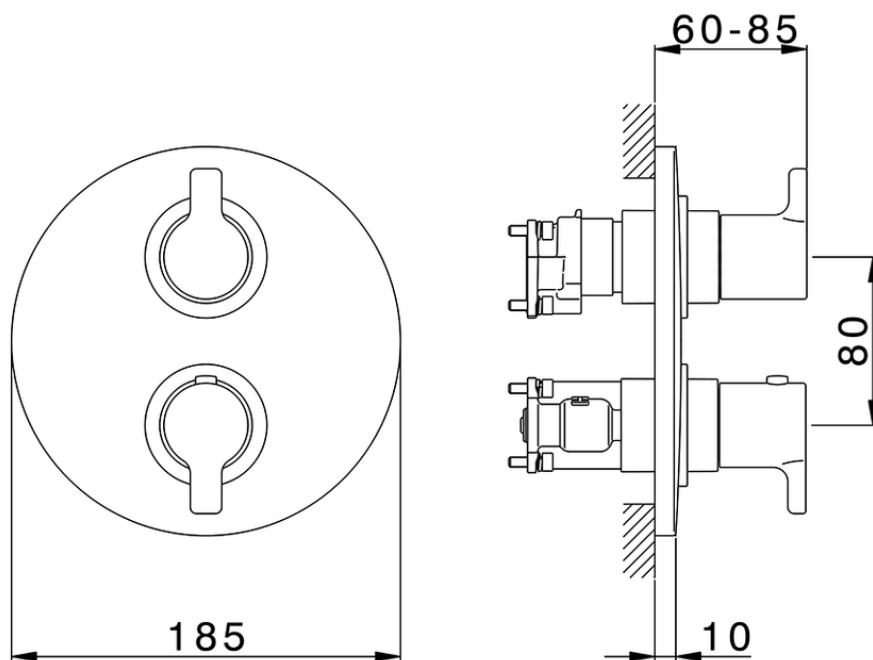

Exposed part for Thermostatic One Box Valve ONE BOX_C20BT030

C20BT030

<https://en.cisal.it/exposed-part-for-thermostatic-one-box-valve-one-box-c20bt030>

ZA00B031

<https://en.cisal.it/one-box-universal-concealed-part-one-box-za00b031>