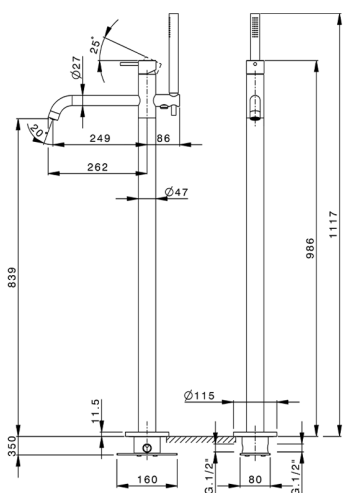

Free standing single lever bath mixer XION_XI004204

MODEL **XI004204**

Free standing single lever bath mixer, with diverter, handshower holder on column, minimalistic one spray handshower, concealed part included, 150cm Stainless Steel flexible hose -Inox AISI 304

AVAILABLE FINISHINGS

D1 D1 Brushed Inox

CHARACTERISTICS

Cartridge Spare Parts **ZZ9B871000**

40 mm Progressive single-lever cartridge

2025-01-02