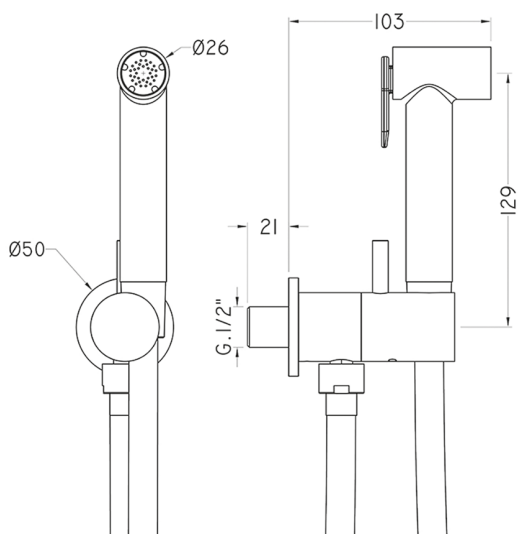

## Bidet handshower set HYGENIC SHOWERS\_CV007985

MODEL **CV007985**

Bidet handshower set, round wall bracket, single water opening, brass Bidet handshower, 120 cm PVC flexible hose

AVAILABLE FINISHINGS

-  **21** 21 Chrome
-  **2Q** 2Q Black Titanium
-  **40** 40 Matt Black

CHARACTERISTICS

**Bidet handshower**