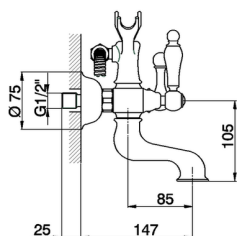

Bath mixer, full equipment ARCANA TOSCANA_TS000120

MODEL **TS000120**

Bath mixer, full equipment, wall mounted adjustable handshower bracket, Toscana one spray handshower, 150 cm Brass Flexible Hose

AVAILABLE FINISHINGS

-  **21** 21 Chrome
-  **24** 24 Gold
-  **26** 26 Old Copper
-  **27** 27 Old Bronze
-  **2A** 2A Satin Brushed Nickel
-  **74** 74 Chrome/Gold

CHARACTERISTICS

Bath mixer, full equipment ARCANA TOSCANA_TS000120