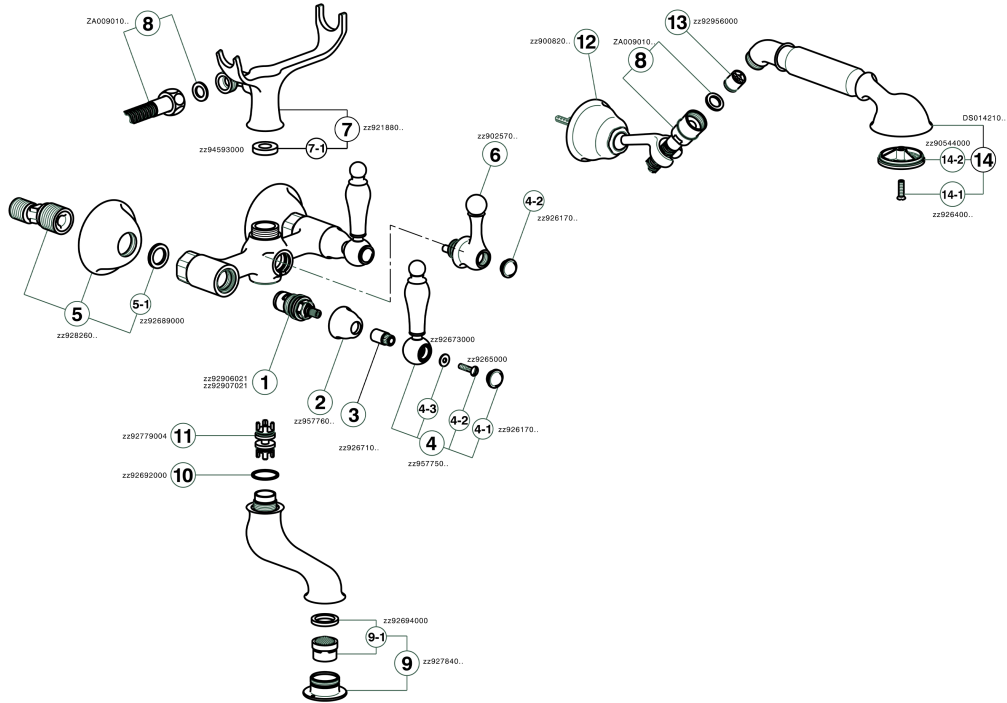

Bath mixer, full equipment ARCANA TOSCANA_TS000120

MODEL **TS000120**

Bath mixer, full equipment, wall mounted adjustable handshower bracket, Toscana one spray handshower, 150 cm Brass Flexible Hose

AVAILABLE FINISHINGS

-  **21** 21 Chrome
-  **24** 24 Gold
-  **26** 26 Old Copper
-  **27** 27 Old Bronze
-  **2A** 2A Satin Brushed Nickel
-  **74** 74 Chrome/Gold

CHARACTERISTICS

Bath mixer, full equipment ARCANA TOSCANA_TS000120

TS000120

<https://en.cisal.it/bath-mixer-full-equipment-arcana-toscana-ts000120>

2024-12-22