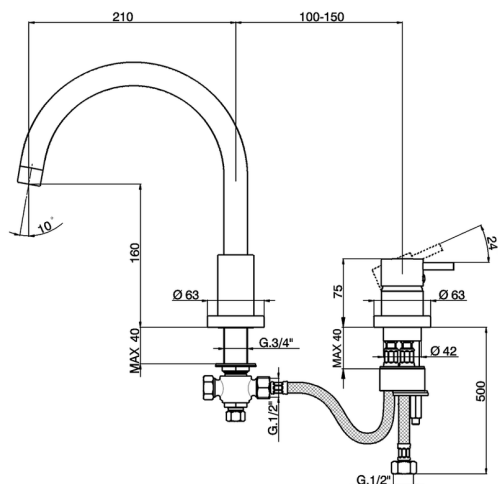

## Deck mounted 2-holes single lever bath mixer NUOVA LESS\_LN001250

MODEL **LN001250**

Deck mounted 2-holes single lever bath mixer

### CHARACTERISTICS

Cartridge Spare Parts **ZZ93196000**

**38 mm Cartridge**

2024-11-23