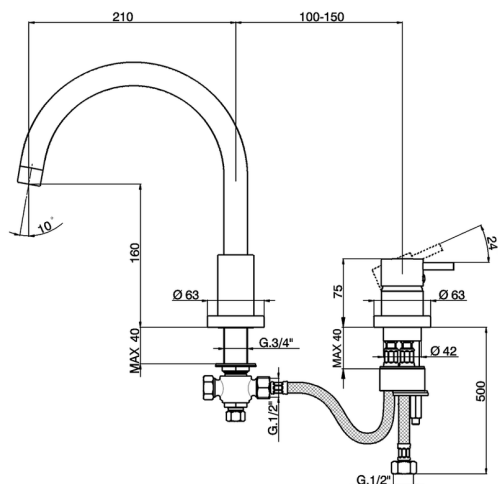

Deck mounted 2-holes single lever bath mixer NUOVA LESS_LN001250

MODEL **LN001250**

Deck mounted 2-holes single lever bath mixer

AVAILABLE FINISHINGS

-  **21** 21 Chrome
-  **2F** 2F Brushed Nickel
-  **40** 40 Matt Black
-  **4Q** 4Q Matt White

CHARACTERISTICS

Cartridge Spare Parts **ZZ93196000**

38 mm Cartridge

2024-11-23