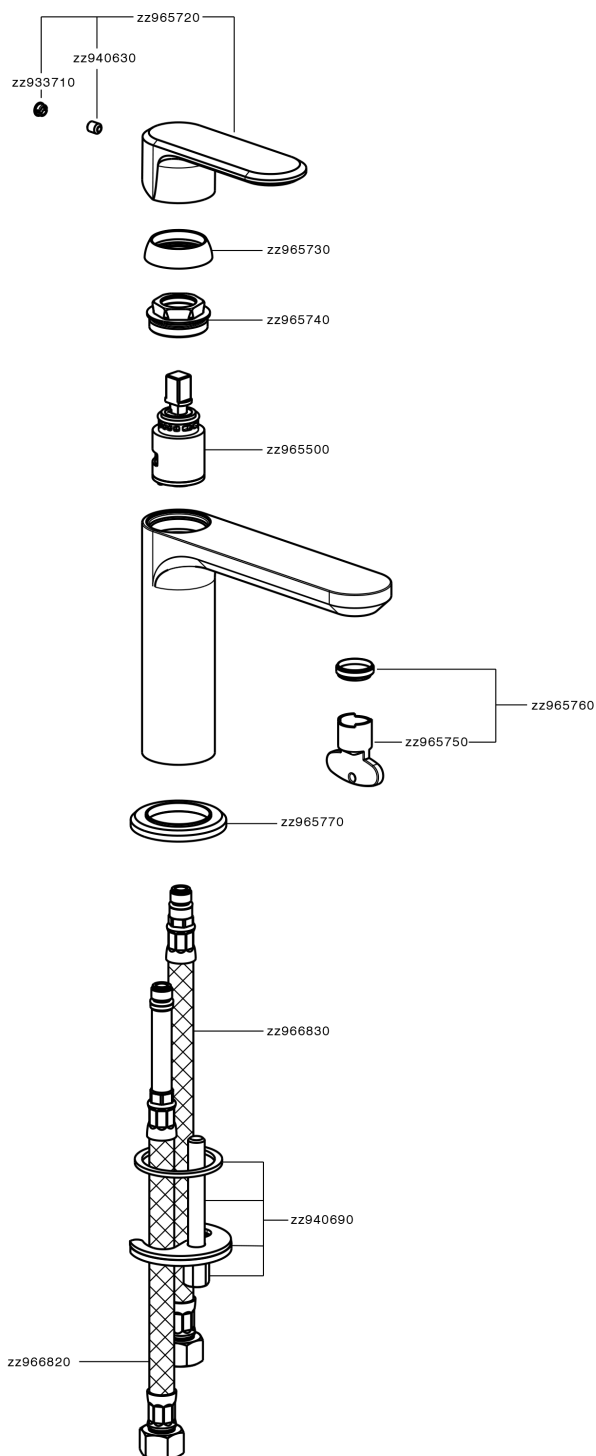

Single lever washbasin mixer LINEAVIVA_LV000540

MODEL **LV000540**

Single lever washbasin mixer, without automatic pop-up waste, G.3/8" stainless steel flexible hoses

AVAILABLE FINISHINGS

-  **21** 21 Chrome
-  **2B** 2B Polished Nickel
-  **2F** 2F Brushed Nickel
-  **40** 40 Matt Black
-  **4Q** 4Q Matt White

CHARACTERISTICS

Cartridge Spare Parts **ZZ96550000**

25 mm Cartridge

Single lever washbasin mixer LINEAVIVA_LV000540

LV000540

<https://en.cisal.it/single-lever-washbasin-mixer-lineaviva-lv000540>

2026-04-30