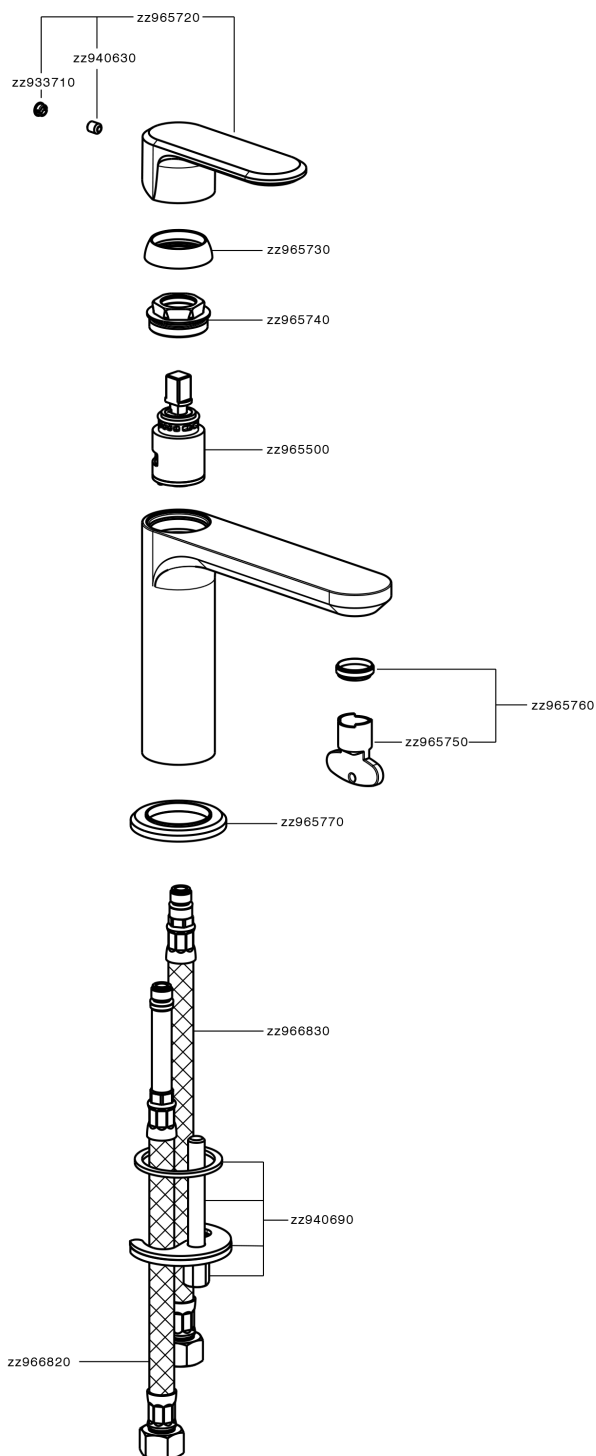

Single lever washbasin mixer LINEAVIVA_LV000540

MODEL **LV000540**

Single lever washbasin mixer, without automatic pop-up waste, G.3/8" stainless steel flexible hoses

AVAILABLE FINISHINGS

-  **21** 21 Chrome
-  **2B** 2B Polished Nickel
-  **2F** 2F Brushed Nickel
-  **40** 40 Matt Black
-  **4Q** 4Q Matt White

CHARACTERISTICS

Cartridge Spare Parts **ZZ96550000**

25 mm Cartridge

Single lever washbasin mixer LINEAVIVA_LV000540

LV000540

<https://en.cisal.it/single-lever-washbasin-mixer-lineaviva-lv000540>

2026-04-05