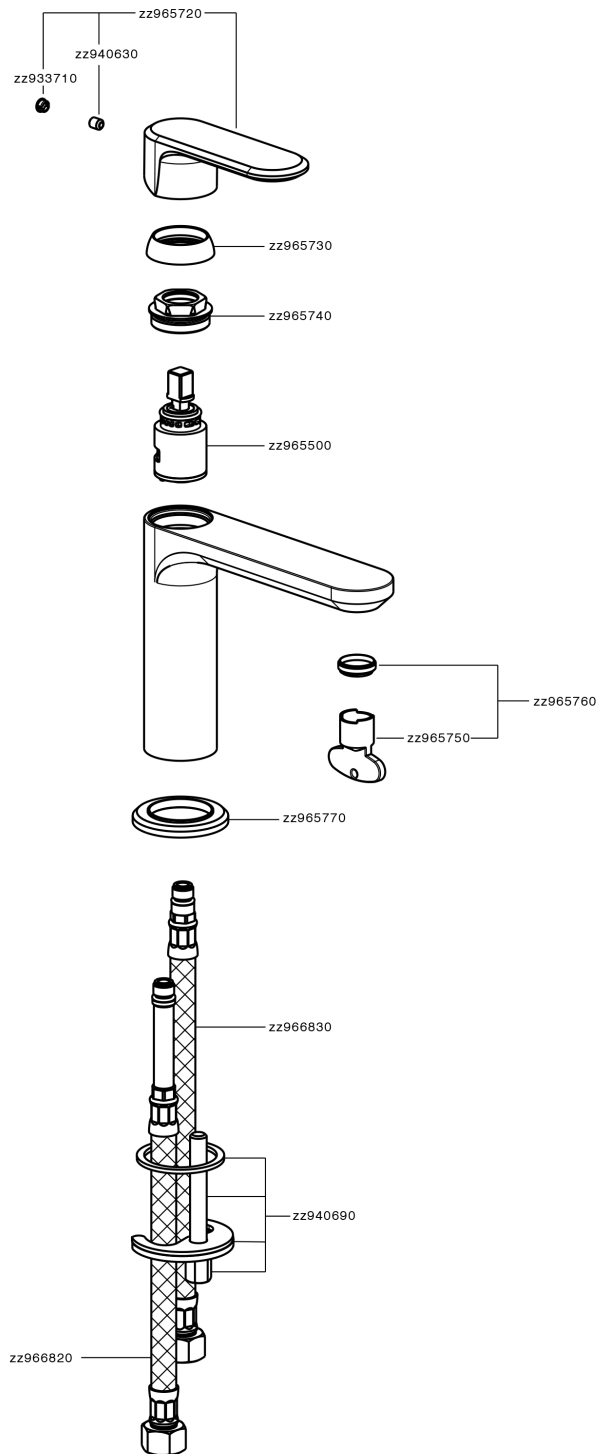

Single lever washbasin mixer LINEAVIVA_LV000540

MODEL **LV000540**

Single lever washbasin mixer, without automatic pop-up waste, G.3/8" stainless steel flexible hoses

AVAILABLE FINISHINGS

-  **21** 21 Chrome
-  **2B** 2B Polished Nickel
-  **2F** 2F Brushed Nickel
-  **40** 40 Matt Black
-  **4Q** 4Q Matt White

CHARACTERISTICS

Cartridge Spare Parts **ZZ96550000**

25 mm Cartridge

Single lever washbasin mixer LINEAVIVA_LV000540

LV000540

<https://en.cisal.it/single-lever-washbasin-mixer-lineaviva-lv000540>

2026-06-05