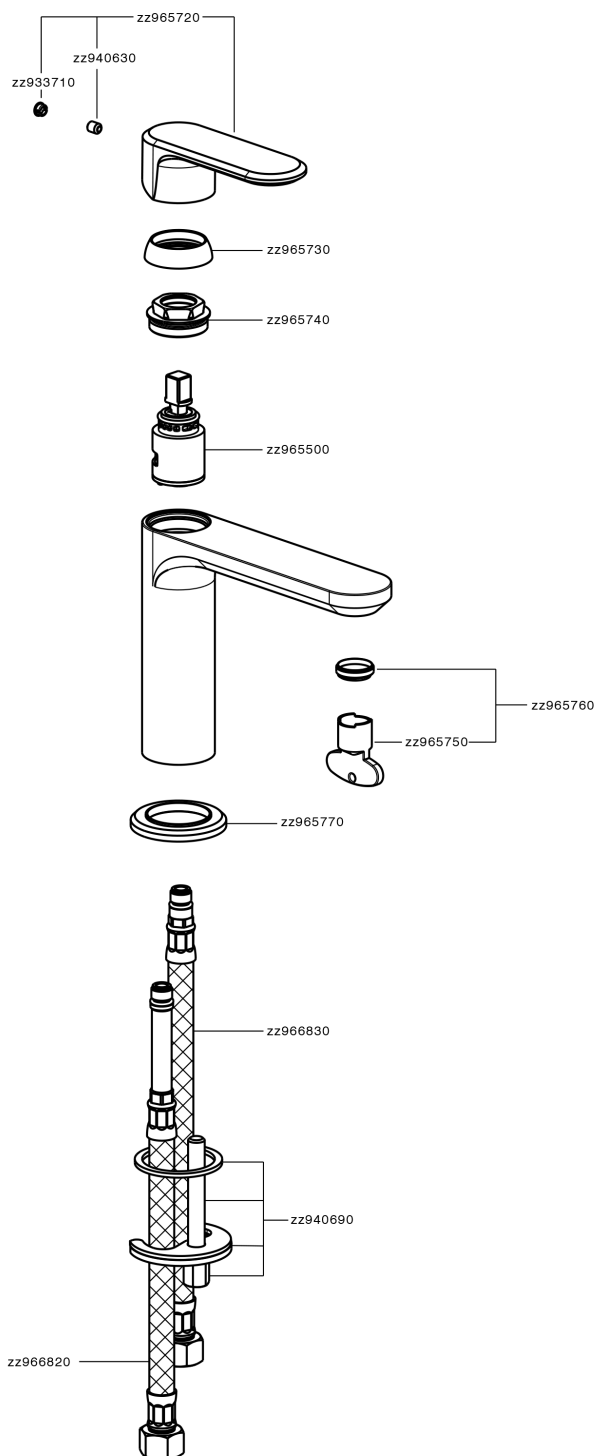

Single lever washbasin mixer LINEAVIVA_LV000540

LV000540

<https://en.cisal.it/single-lever-washbasin-mixer-lineaviva-lv000540>

2026-06-05