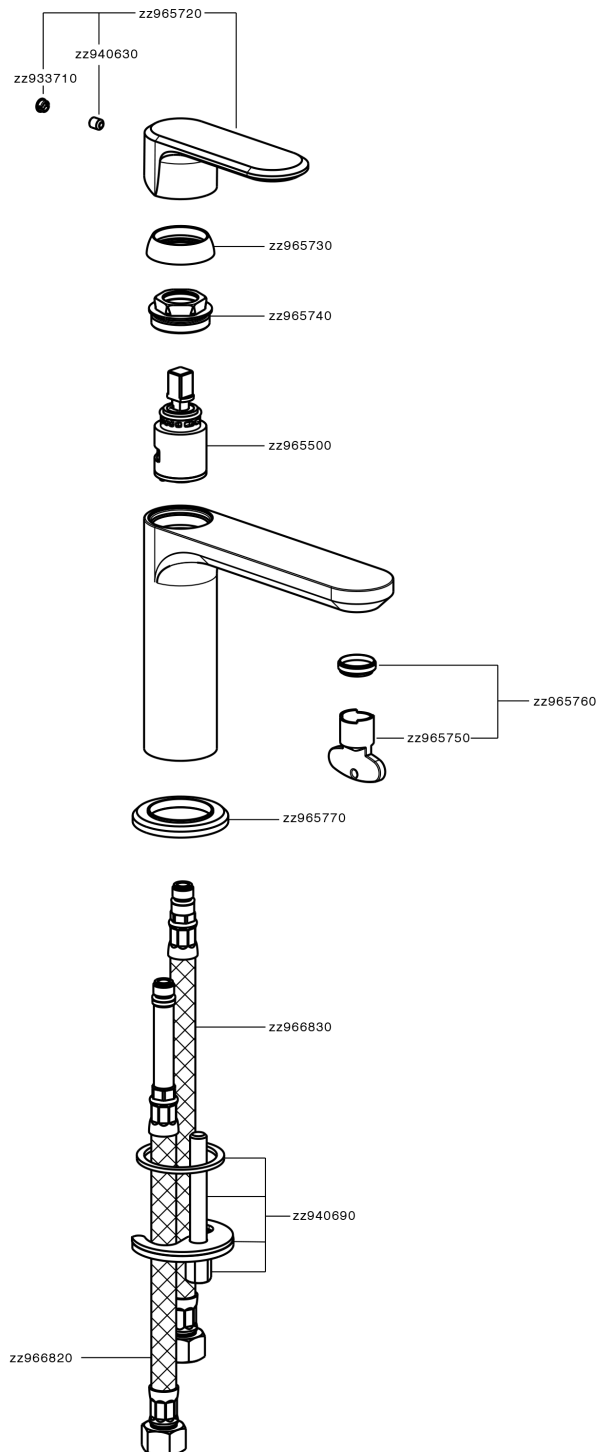

Single lever washbasin mixer LINEAVIVA_LV000540

LV000540

<https://en.cisal.it/single-lever-washbasin-mixer-lineaviva-lv000540>

2026-06-25