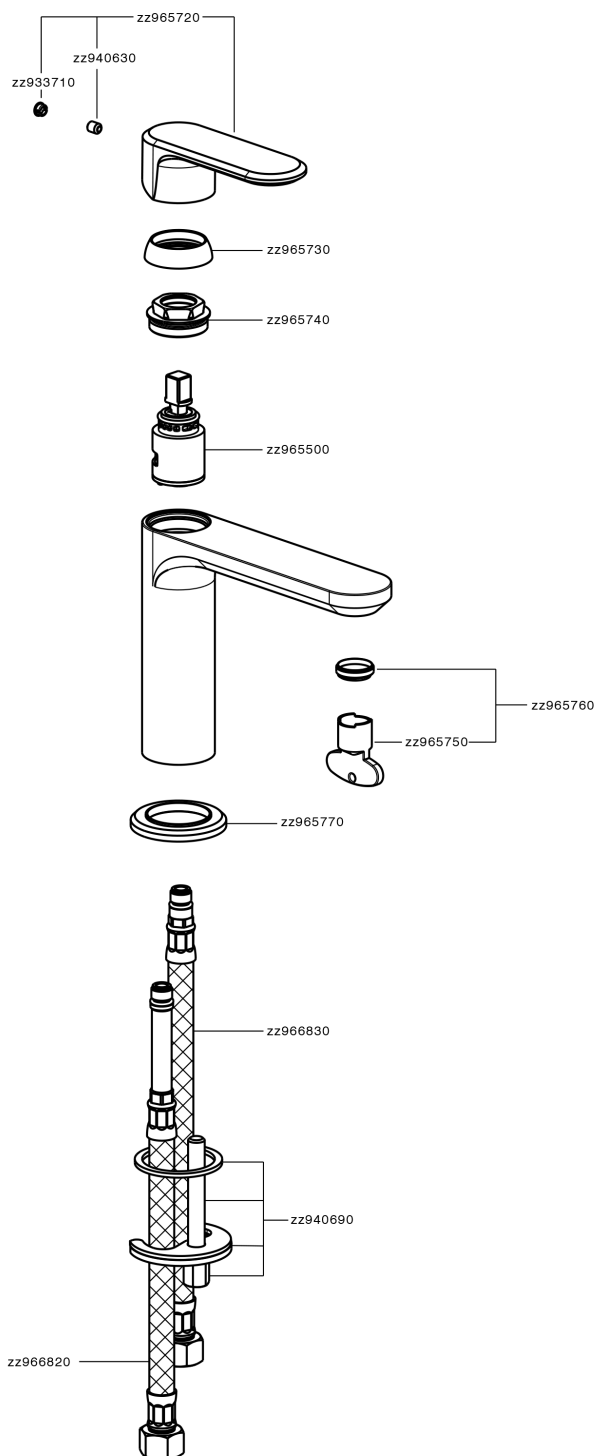

Single lever washbasin mixer LINEAVIVA_LV000540

LV000540

<https://en.cisal.it/single-lever-washbasin-mixer-lineaviva-lv000540>

2026-04-30