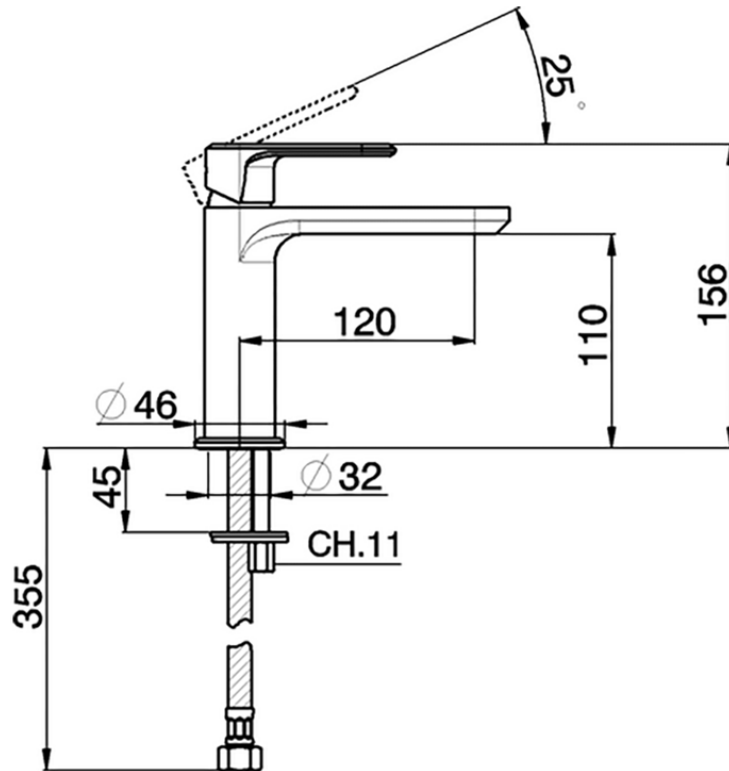

## Single lever washbasin mixer LINEAVIVA\_LV000540

LV000540

<https://en.cisal.it/single-lever-washbasin-mixer-lineaviva-lv000540>

2026-06-25