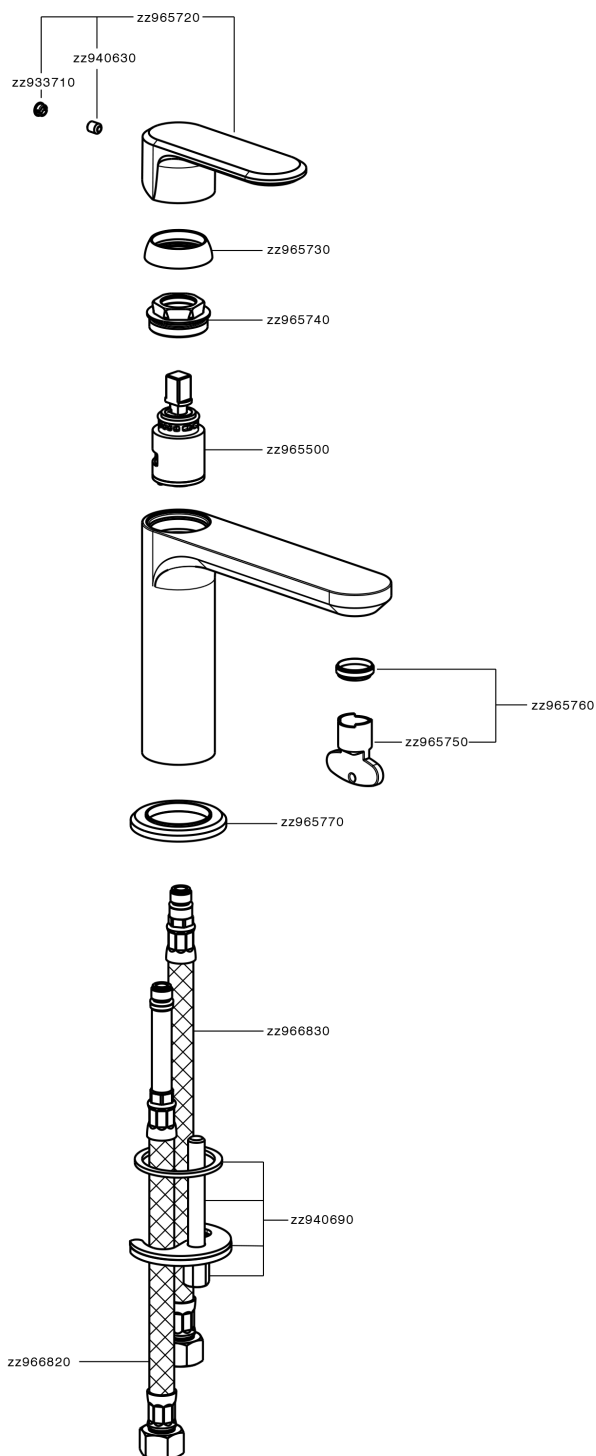

Single lever washbasin mixer LINEAVIVA_LV000540

MODEL **LV000540**

Single lever washbasin mixer, without automatic pop-up waste, G.3/8" stainless steel flexible hoses

AVAILABLE FINISHINGS

-  **21** 21 Chrome
-  **2B** 2B Polished Nickel
-  **2F** 2F Brushed Nickel
-  **40** 40 Matt Black
-  **4Q** 4Q Matt White

CHARACTERISTICS

Cartridge Spare Parts **ZZ96550000**

25 mm Cartridge

Single lever washbasin mixer LINEAVIVA_LV000540

LV000540

<https://en.cisal.it/single-lever-washbasin-mixer-lineaviva-lv000540>

2026-06-05