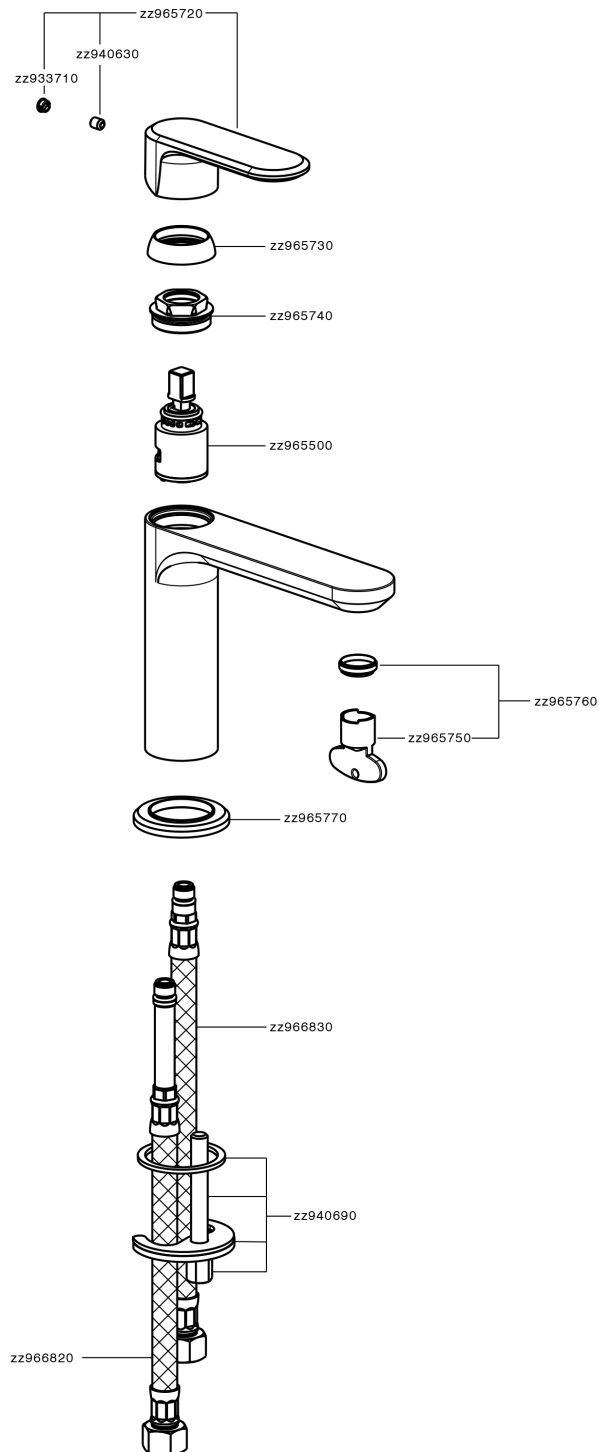

## Single lever washbasin mixer LINEAVIVA\_LV000540

LV000540

<https://en.cisal.it/single-lever-washbasin-mixer-lineaviva-lv000540>

2026-04-07