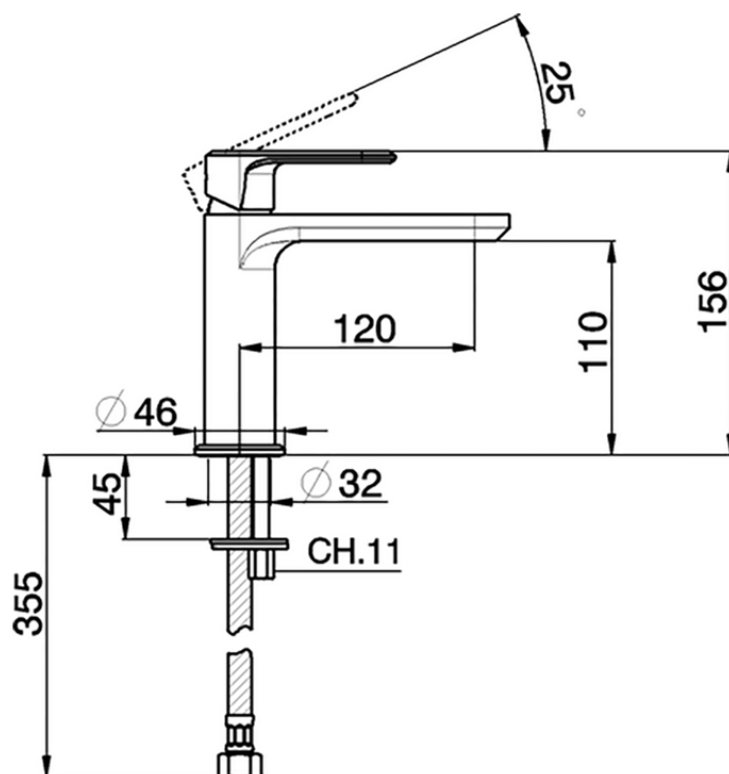

Single lever washbasin mixer LINEAVIVA_LV000540

LV000540

<https://en.cisal.it/single-lever-washbasin-mixer-lineaviva-lv000540>

2026-04-30