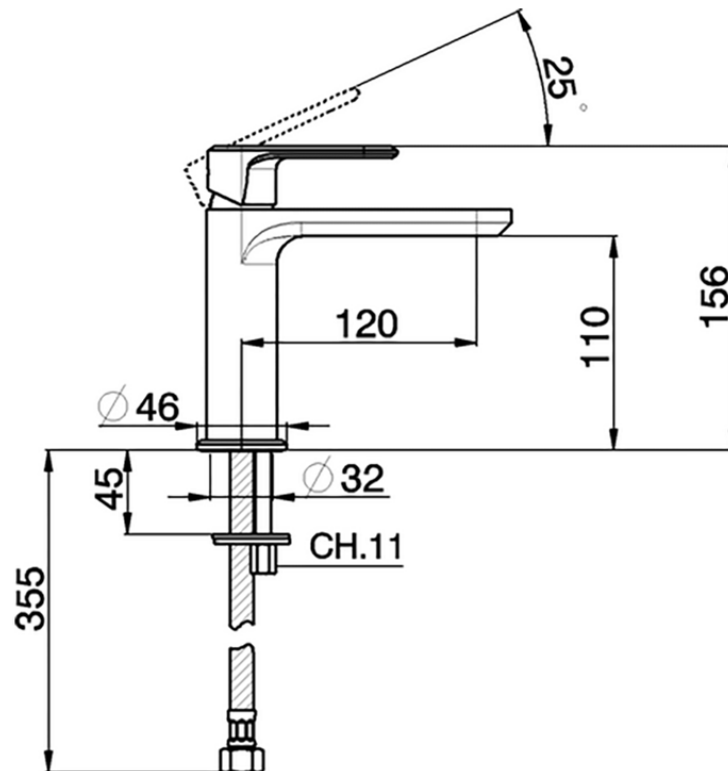

## Single lever washbasin mixer LINEAVIVA\_LV000540

LV000540

<https://en.cisal.it/single-lever-washbasin-mixer-lineaviva-lv000540>

2026-04-05