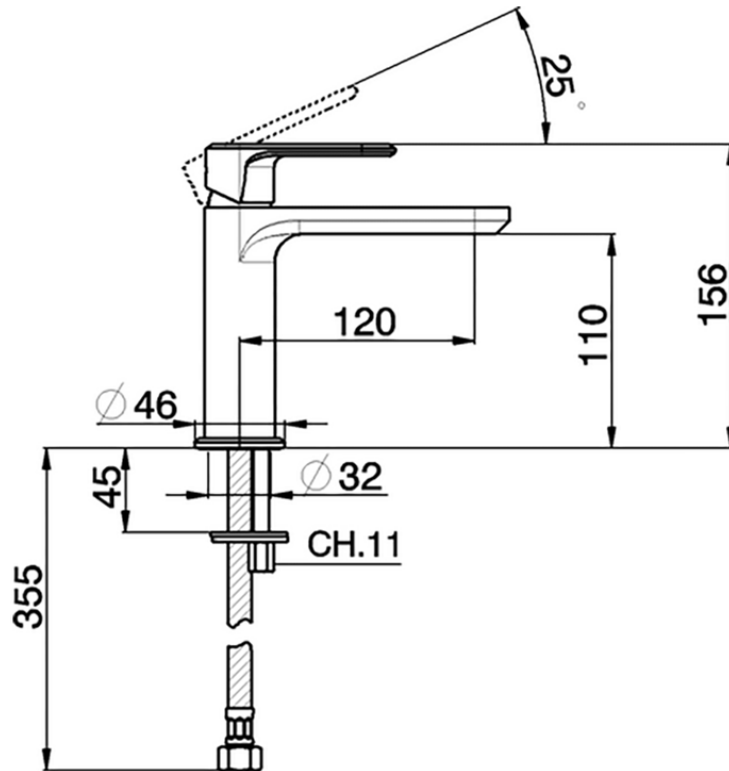

Single lever washbasin mixer LINEAVIVA_LV000540

LV000540

<https://en.cisal.it/single-lever-washbasin-mixer-lineaviva-lv000540>

2026-06-05