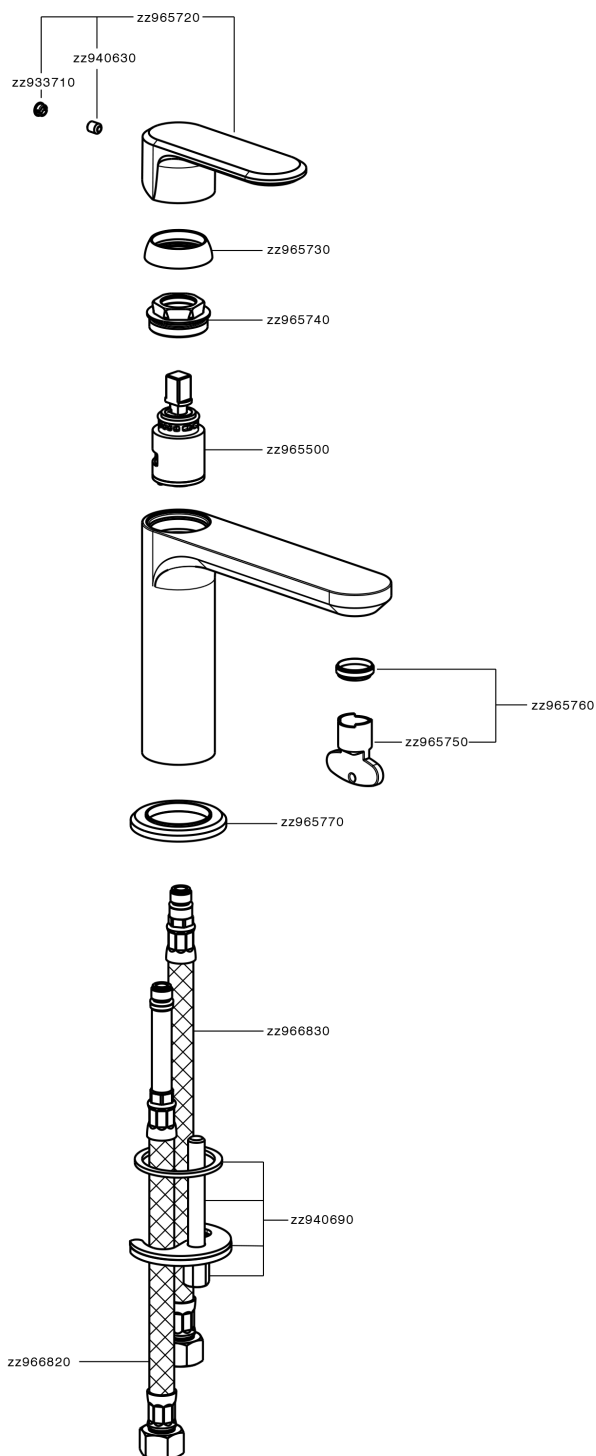

Single lever washbasin mixer LINEAVIVA_LV000540

LV000540

<https://en.cisal.it/single-lever-washbasin-mixer-lineaviva-lv000540>

2026-06-25