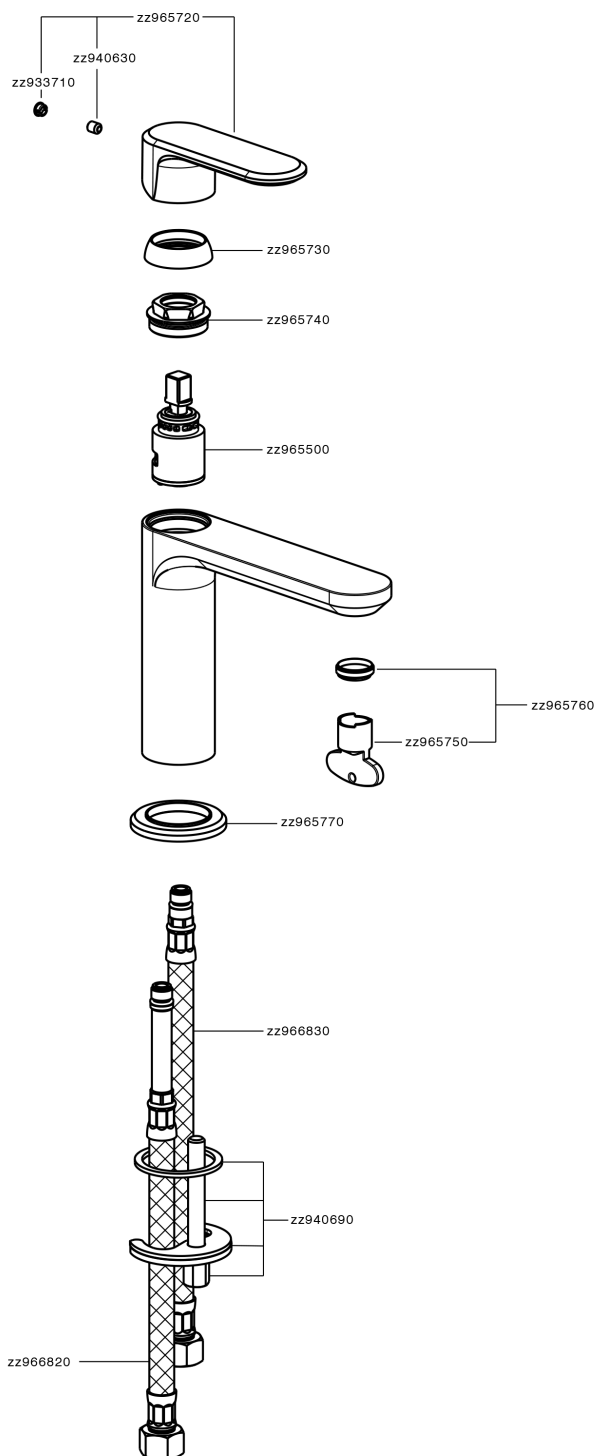

Single lever washbasin mixer LINEAVIVA_LV000540

LV000540

<https://en.cisal.it/single-lever-washbasin-mixer-lineaviva-lv000540>

2026-04-05