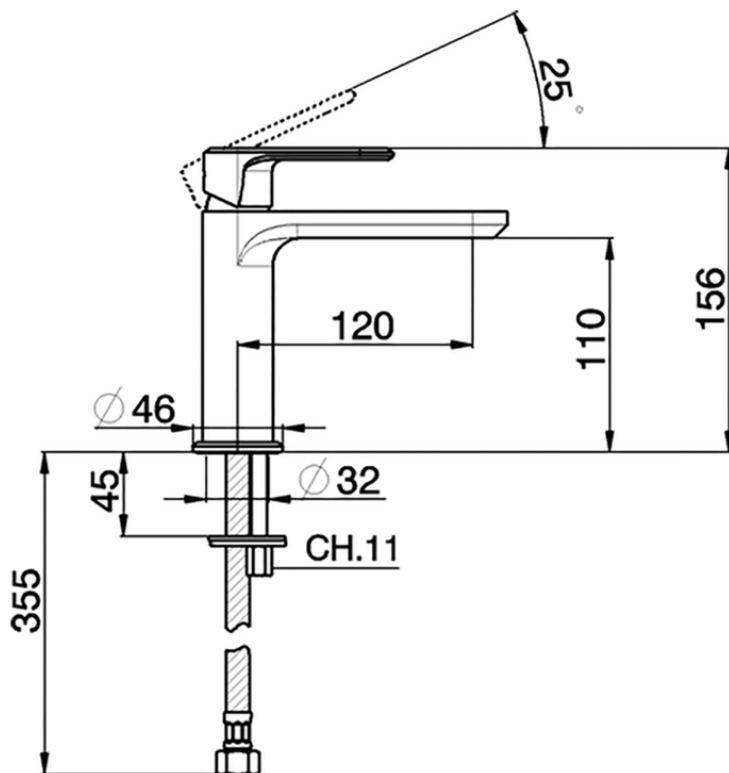

Single lever washbasin mixer LINEAVIVA_LV000540

LV000540

<https://en.cisal.it/single-lever-washbasin-mixer-lineaviva-lv000540>

2026-04-05