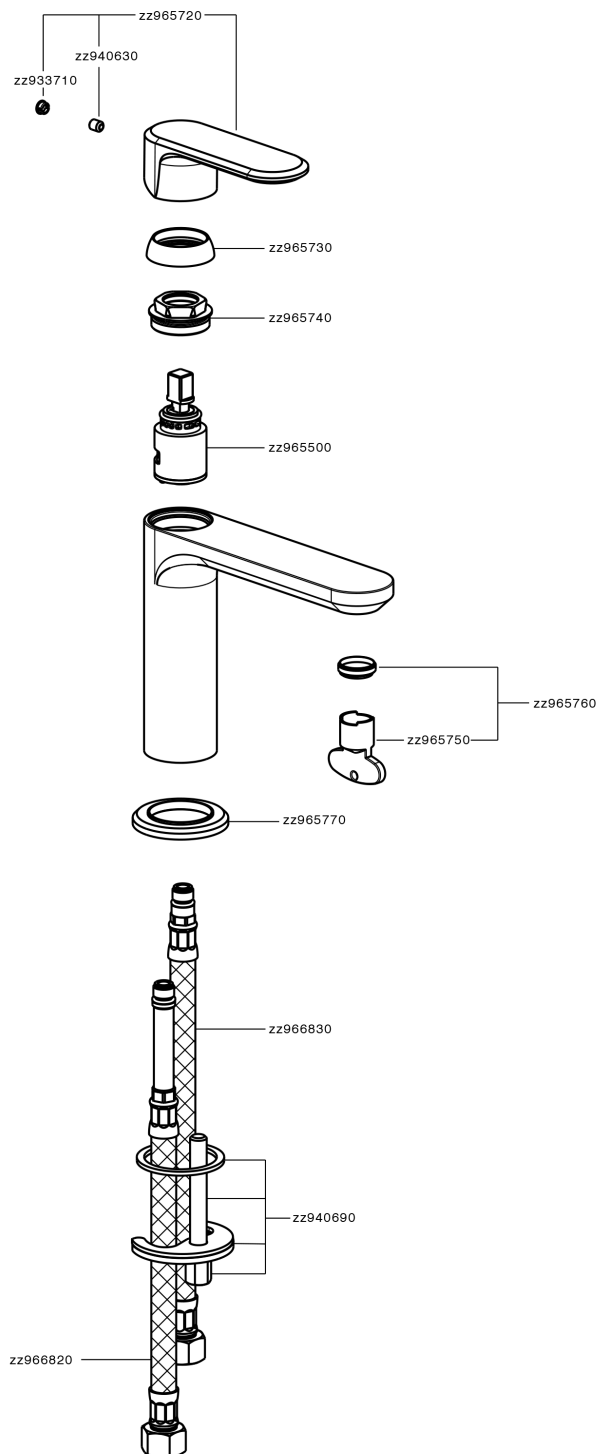

Single lever washbasin mixer LINEAVIVA_LV000540

MODEL **LV000540**

Single lever washbasin mixer, without automatic pop-up waste, G.3/8" stainless steel flexible hoses

AVAILABLE FINISHINGS

-  **21** 21 Chrome
-  **2B** 2B Polished Nickel
-  **2F** 2F Brushed Nickel
-  **40** 40 Matt Black
-  **4Q** 4Q Matt White

CHARACTERISTICS

Cartridge Spare Parts **ZZ96550000**

25 mm Cartridge

Single lever washbasin mixer LINEAVIVA_LV000540

LV000540

<https://en.cisal.it/single-lever-washbasin-mixer-lineaviva-lv000540>

2026-04-07