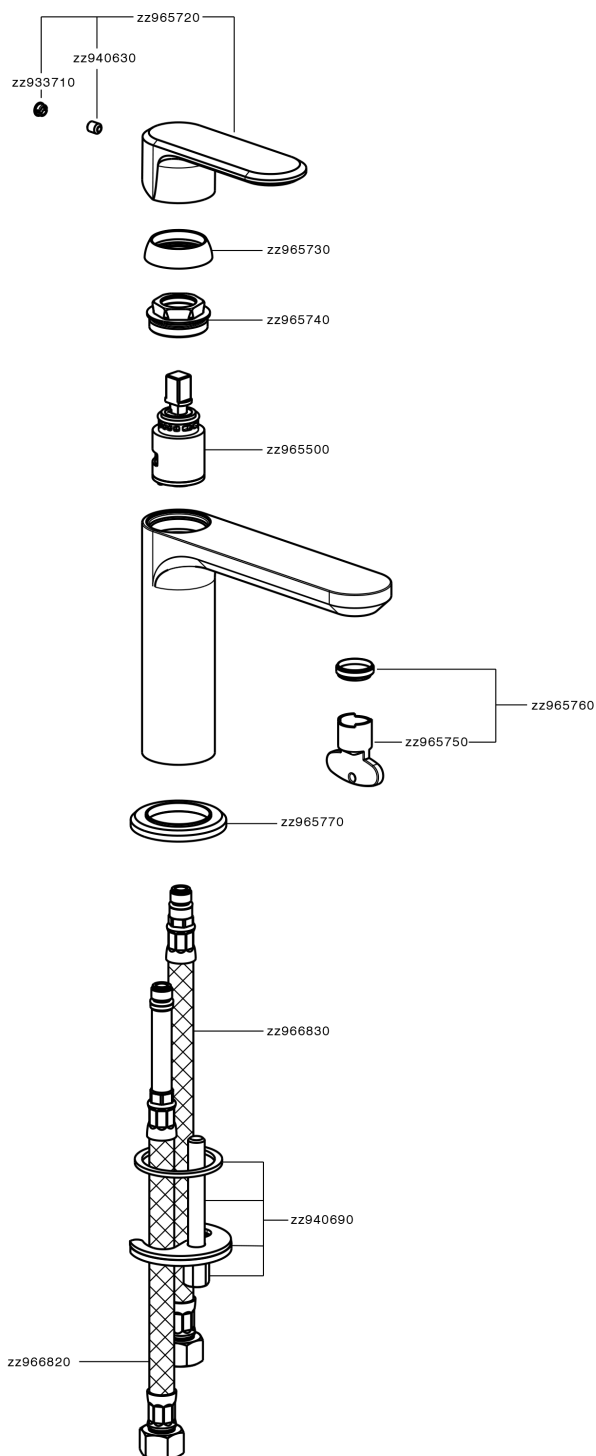

Single lever washbasin mixer LINEAVIVA_LV000540

MODEL **LV000540**

Single lever washbasin mixer, without automatic pop-up waste, G.3/8" stainless steel flexible hoses

AVAILABLE FINISHINGS

-  **21** 21 Chrome
-  **2B** 2B Polished Nickel
-  **2F** 2F Brushed Nickel
-  **40** 40 Matt Black
-  **4Q** 4Q Matt White

CHARACTERISTICS

Cartridge Spare Parts **ZZ96550000**

25 mm Cartridge

Single lever washbasin mixer LINEAVIVA_LV000540

LV000540

<https://en.cisal.it/single-lever-washbasin-mixer-lineaviva-lv000540>

2026-06-25