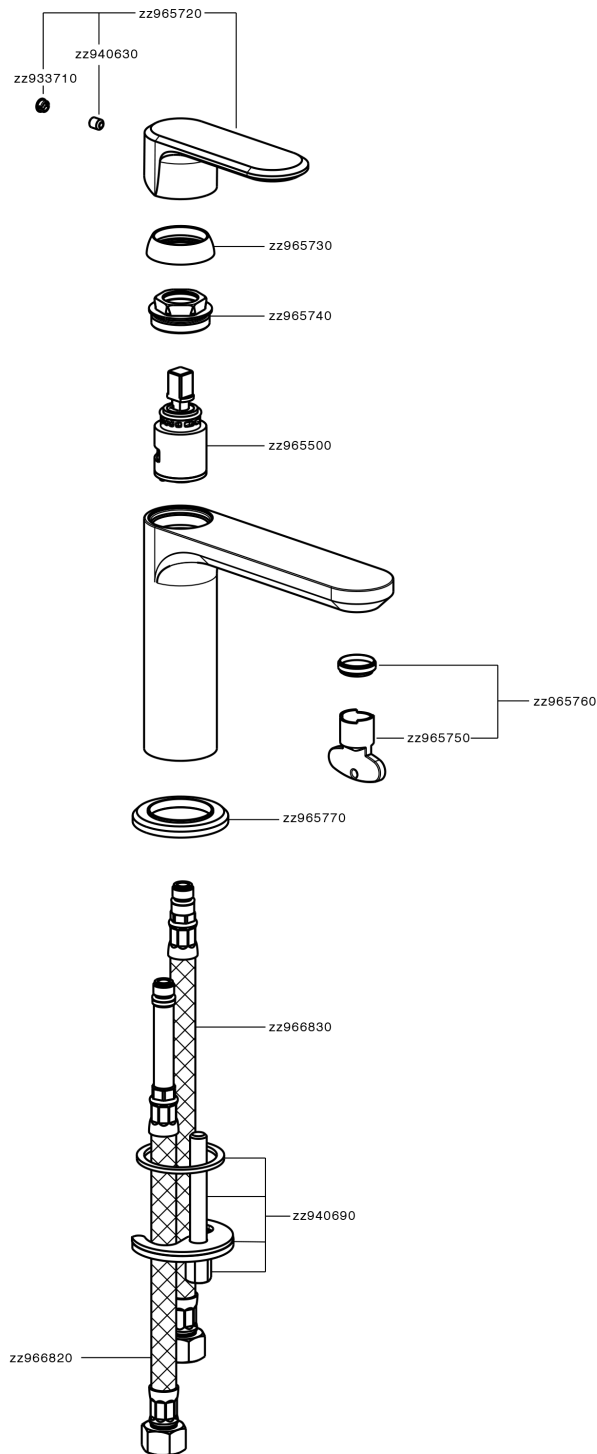

Single lever washbasin mixer LINEAVIVA_LV000540

LV000540

<https://en.cisal.it/single-lever-washbasin-mixer-lineaviva-lv000540>

2026-06-05