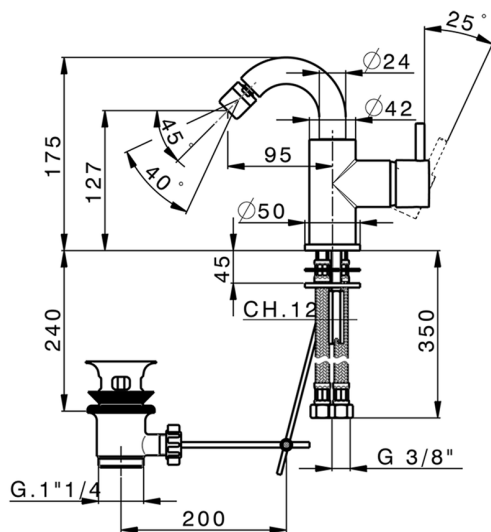

## Single lever bidet mixer EnergySave NUOVA LESS\_LN002555

MODEL **LN002555**

Single lever bidet mixer EnergySave, swivel spout, with 1"1/4 automatic pop-up waste, G.3/8" stainless steel flexible hose

### CHARACTERISTICS

Cartridge Spare Parts **ZZ95409000**

**35 mm Cartridge**

#### EcoStop

EcoStop feature limits water flow to approximately 50% of maximum output with one point of resistance on setting. Push slightly past the middle stop only when full water output is required. This will save water up to 50%.