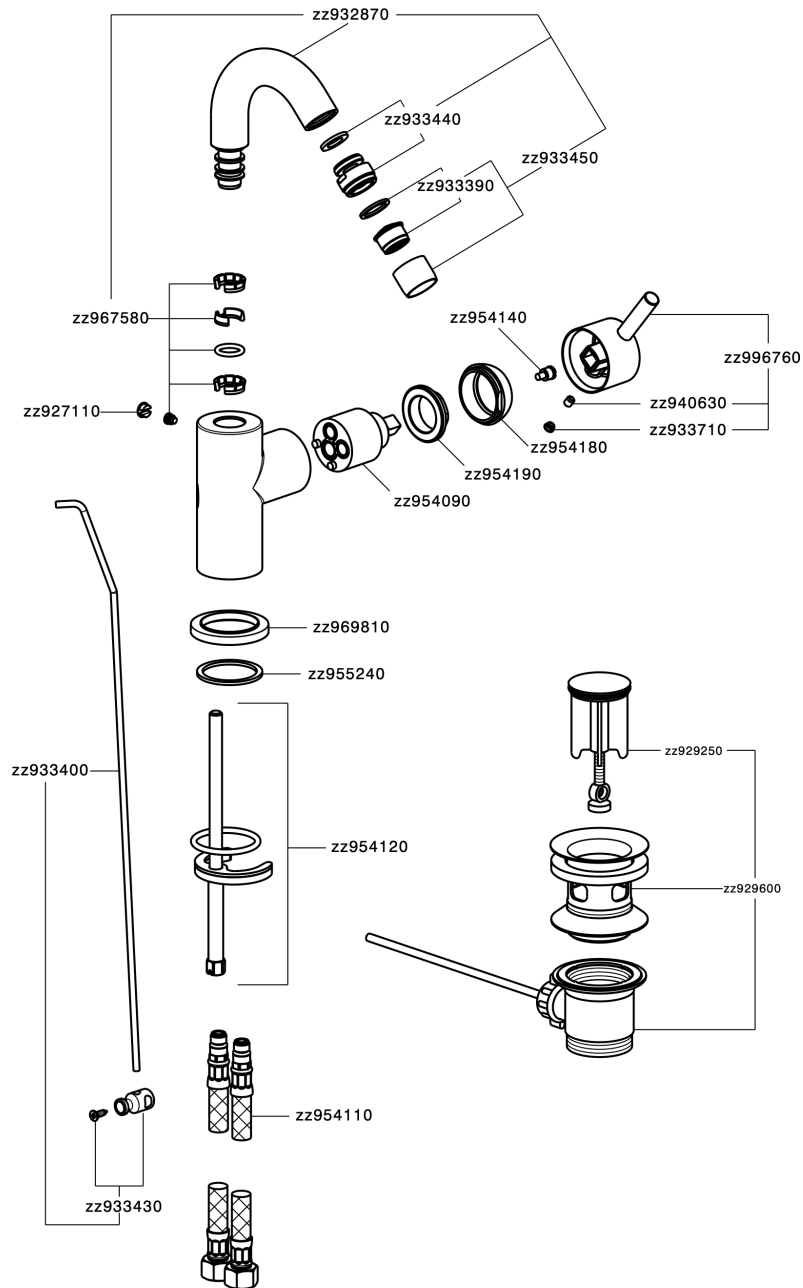

Single lever bidet mixer EnergySave NUOVA LESS_LN002555

LN002555

<https://en.cisal.it/single-lever-bidet-mixer-energysave-nuova-less-ln002555>

2025-04-24