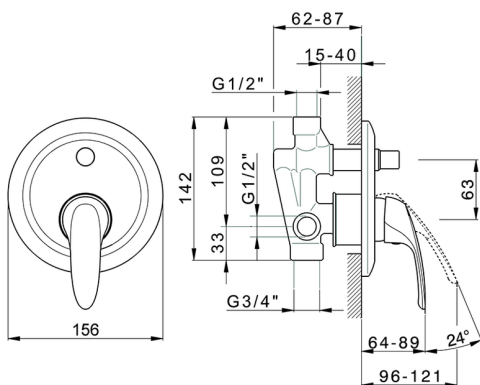

## Concealed single lever bath-shower valve FLASH\_FL000210

MODEL **FL000210**

Concealed single lever bath-shower valve, with concealed part, 2 outlet automatic diverter

AVAILABLE FINISHINGS

**21** 21 Chrome

CHARACTERISTICS

Cartridge Spare Parts **ZZ94035000**

**35 mm Cartridge**

2025-01-06