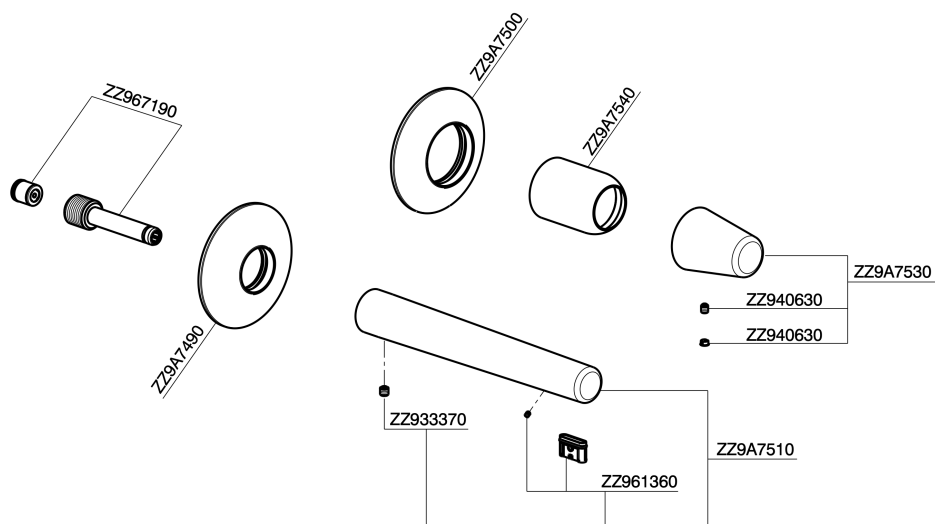

Exposed part for single lever washbasin valve VITA_VI005510

MODEL **VI005510**

Exposed part for single lever washbasin valve, without concealed part, spout L.200 mm, for item Easy-Box ZA002450-ZA025510

AVAILABLE FINISHINGS

-  **21** 21 Chrome
-  **2Q** 2Q Black Titanium
-  **40** 40 Matt Black
-  **4Q** 4Q Matt White

CHARACTERISTICS

Installation **Concealed**
 Required concealed parts **ZA002450**

Exposed part for single lever washbasin valve VITA_VI005510

VI005510

<https://en.cisal.it/exposed-part-for-single-lever-washbasin-valve-vita-vi005510>

2026-02-03