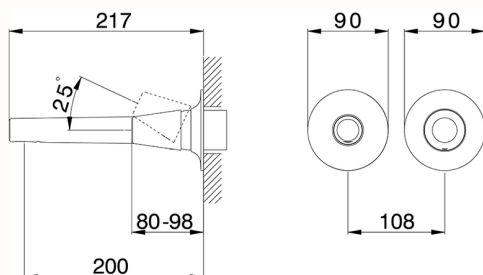

Exposed part for single lever washbasin valve VITA_VI005510

MODEL **VI005510**

Exposed part for single lever washbasin valve, without concealed part, spout L.200 mm, for item Easy-Box ZA002450-ZA025510

AVAILABLE FINISHINGS

-  **21** 21 Chrome
-  **2Q** 2Q Black Titanium
-  **40** 40 Matt Black
-  **4Q** 4Q Matt White

CHARACTERISTICS

Installation **Concealed**
 Required concealed parts **ZA002450**

Exposed part for single lever washbasin valve VITA_VI005510

VI005510

<https://en.cisal.it/exposed-part-for-single-lever-washbasin-valve-vita-vi005510>

2026-02-03