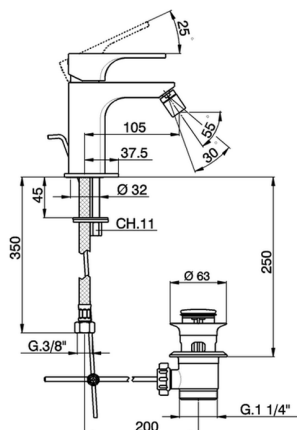

## Single lever bidet mixer CUBIC\_CU000551

MODEL **CU000551**

Single lever bidet mixer, with automatic 1"1/4 automatic pop-up waste, G.3/8" stainless steel flexible hoses

### CHARACTERISTICS

Cartridge Spare Parts **ZZ94240000**

**25 mm Cartridge**

2024-12-31