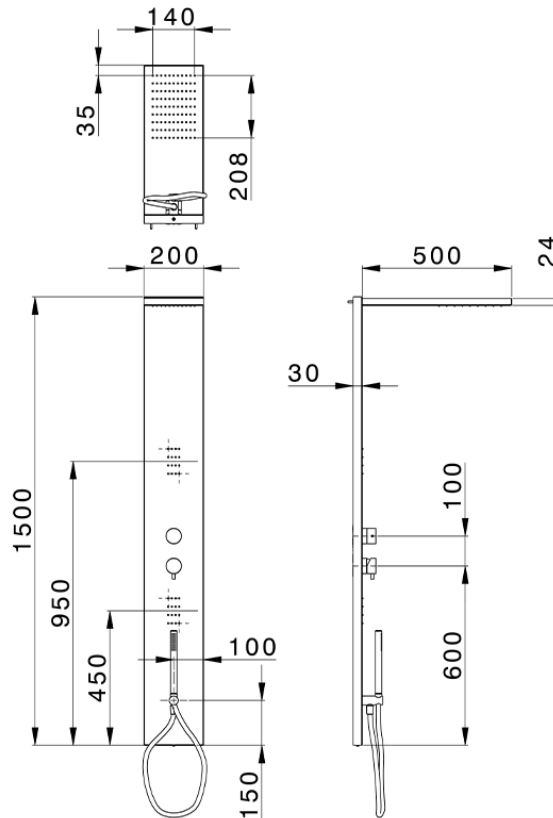

3-fonctions single lever shower panel SHOWER COLUMNS_ZS005000

ZS005000

<https://en.cisal.it/3-fonctions-single-lever-shower-panel-shower-columns-zs005000>

2026-04-05