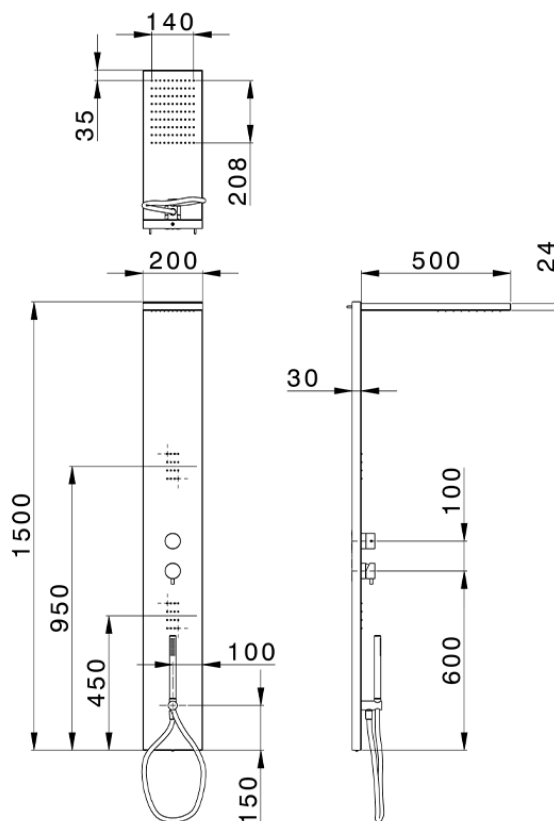

## 3-fonctions single lever shower panel SHOWER COLUMNS\_ZS005000

ZS005000

<https://en.cisal.it/3-fonctions-single-lever-shower-panel-shower-columns-zs005000>

2026-04-26