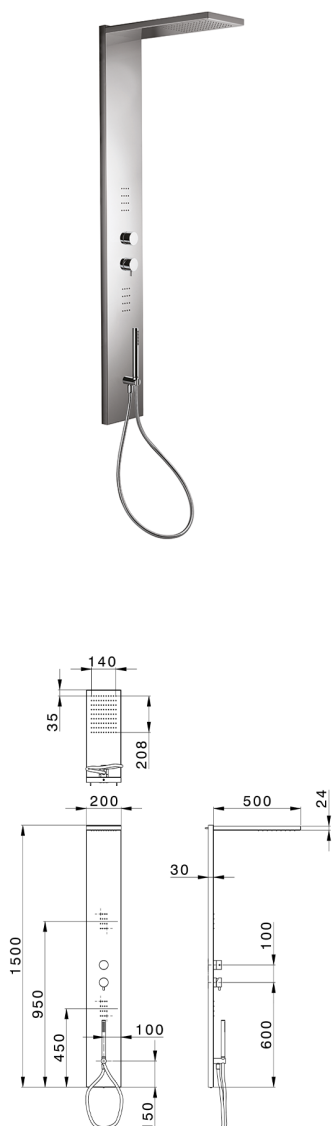

## 3-fonctions single lever shower panel SHOWER COLUMNS\_ZS005000

MODEL **ZS005000**

3-fonctions single lever shower panel, stainless steel  
 AISI 304 shower panel, 3 outlet deviatop  
 cartridge, handshower holder with wall elbow, 23 mm  
 Brass One Spray handshower, 2 front body  
 jets, 200x500 thick 24mm Inox rectangular  
 showerhead, rain function, 150 cm PVC Flexible Hose

### AVAILABLE FINISHINGS

-  **D1** D1 Brushed Inox
-  **40** 40 Matt Black
-  **4Q** 4Q Matt White
-  **D2** D2 Polished Inox

### CHARACTERISTICS

Single Lever **1**  
 Cartridge Spare Parts **ZZ99751000**  
**35 mm Cartridge**

2026-04-05