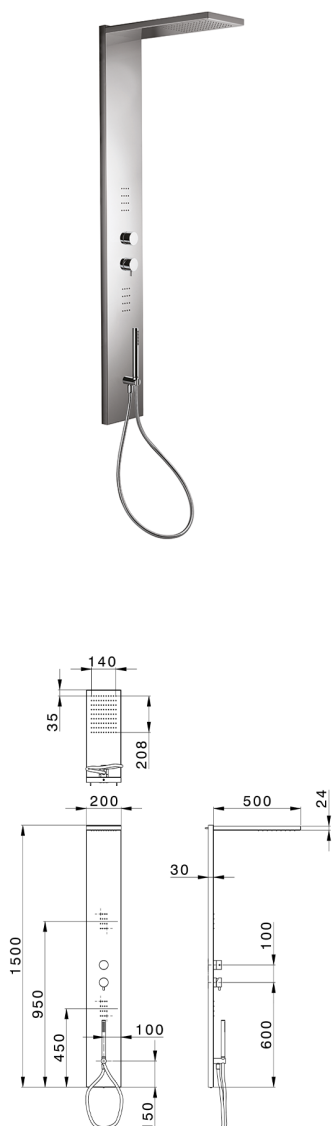

## 3-fonctions single lever shower panel SHOWER COLUMNS\_ZS005000

MODEL **ZS005000**

3-fonctions single lever shower panel, stainless steel  
 AISI 304 shower panel, 3 outlet deviatop  
 cartridge, handshower holder with wall elbow, 23 mm  
 Brass One Spray handshower, 2 front body  
 jets, 200x500 thick 24mm Inox rectangular  
 showerhead, rain function, 150 cm PVC Flexible Hose

### AVAILABLE FINISHINGS

-  **D1** D1 Brushed Inox
-  **40** 40 Matt Black
-  **4Q** 4Q Matt White
-  **D2** D2 Polished Inox

### CHARACTERISTICS

Single Lever **1**  
 Cartridge Spare Parts **ZZ99751000**  
**35 mm Cartridge**

2026-05-17