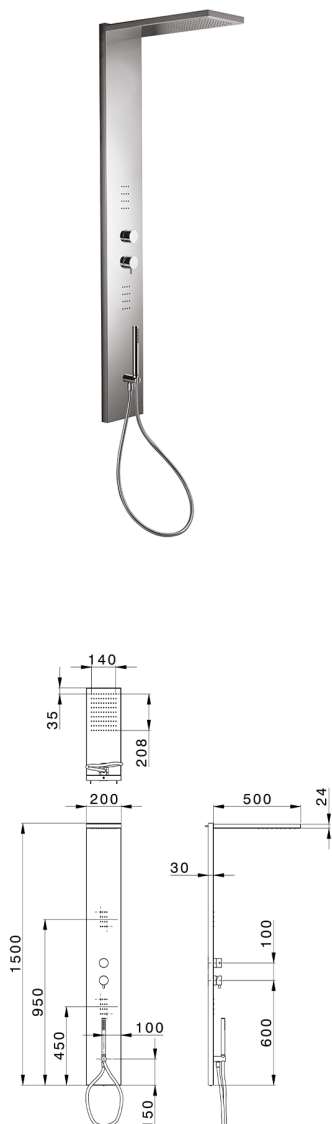

## 3-fonctions single lever shower panel SHOWER COLUMNS\_ZS005000

MODEL **ZS005000**

3-fonctions single lever shower panel, stainless steel  
 AISI 304 shower panel, 3 outlet deviatop  
 cartridge, handshower holder with wall elbow, 23 mm  
 Brass One Spray handshower, 2 front body  
 jets, 200x500 thick 24mm Inox rectangular  
 showerhead, rain function, 150 cm PVC Flexible Hose

### AVAILABLE FINISHINGS

-  **D1** D1 Brushed Inox
-  **40** 40 Matt Black
-  **4Q** 4Q Matt White
-  **D2** D2 Polished Inox

### CHARACTERISTICS

Single Lever **1**  
 Cartridge Spare Parts **ZZ99751000**  
**35 mm Cartridge**

2026-04-26