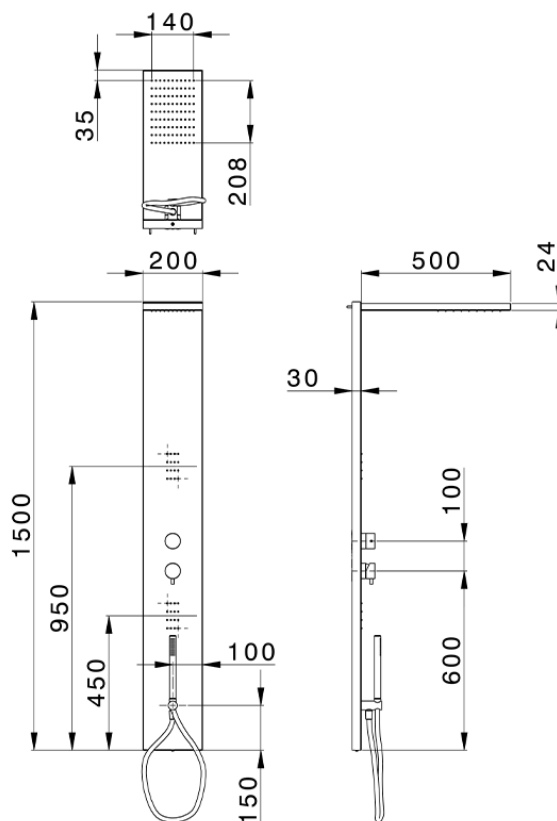

## 3-fonctions single lever shower panel SHOWER COLUMNS\_ZS005000

ZS005000

<https://en.cisal.it/3-fonctions-single-lever-shower-panel-shower-columns-zs005000>

2026-04-07