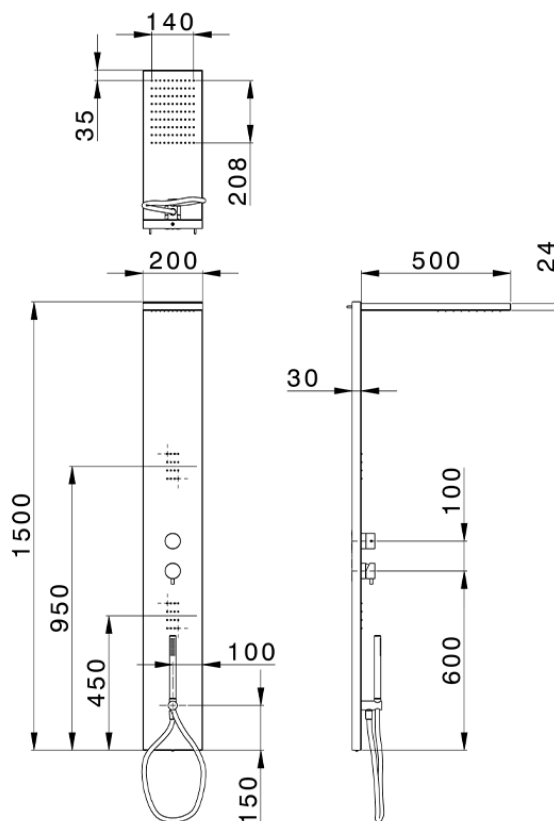

3-fonctions single lever shower panel SHOWER COLUMNS_ZS005000

ZS005000

<https://en.cisal.it/3-fonctions-single-lever-shower-panel-shower-columns-zs005000>

2026-05-17