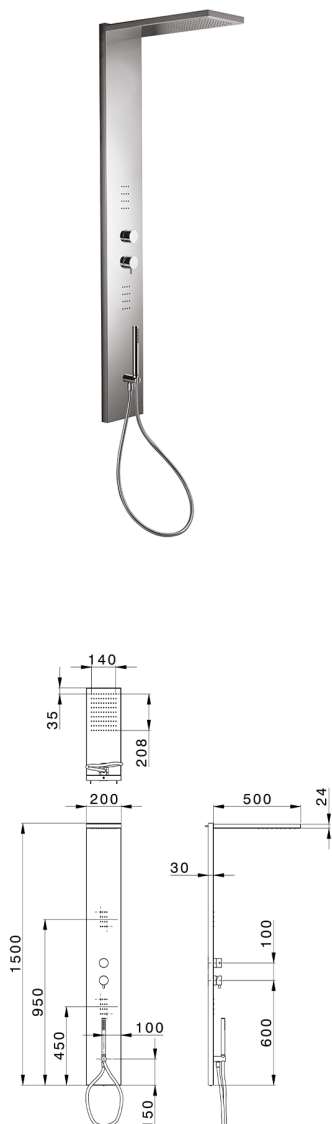

3-fonctions single lever shower panel SHOWER COLUMNS_ZS005000

MODEL **ZS005000**

3-fonctions single lever shower panel, stainless steel
 AISI 304 shower panel, 3 outlet deviatop
 cartridge, handshower holder with wall elbow, 23 mm
 Brass One Spray handshower, 2 front body
 jets, 200x500 thick 24mm Inox rectangular
 showerhead, rain function, 150 cm PVC Flexible Hose

AVAILABLE FINISHINGS

-  **D1** D1 Brushed Inox
-  **40** 40 Matt Black
-  **4Q** 4Q Matt White
-  **D2** D2 Polished Inox

CHARACTERISTICS

Single Lever **1**
 Cartridge Spare Parts **ZZ99751000**
35 mm Cartridge