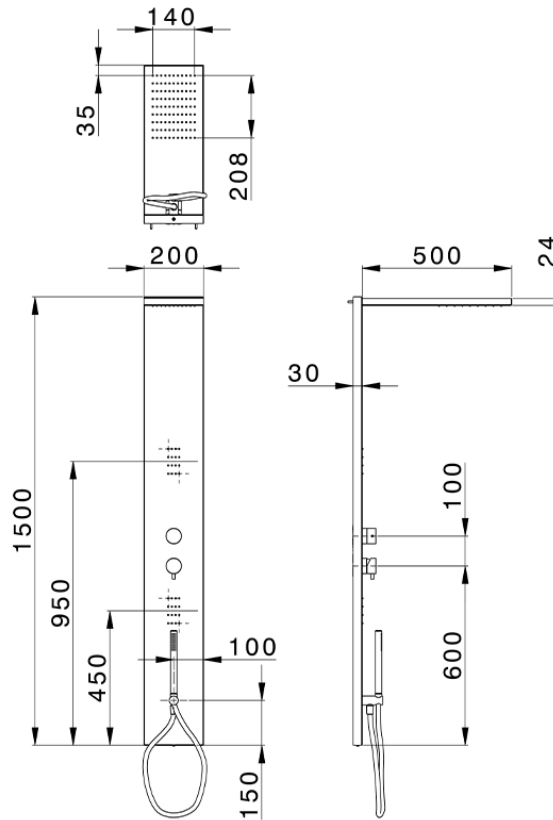

3-fonctions single lever shower panel SHOWER COLUMNS_ZS005000

ZS005000

<https://en.cisal.it/3-fonctions-single-lever-shower-panel-shower-columns-zs005000>

2026-04-05