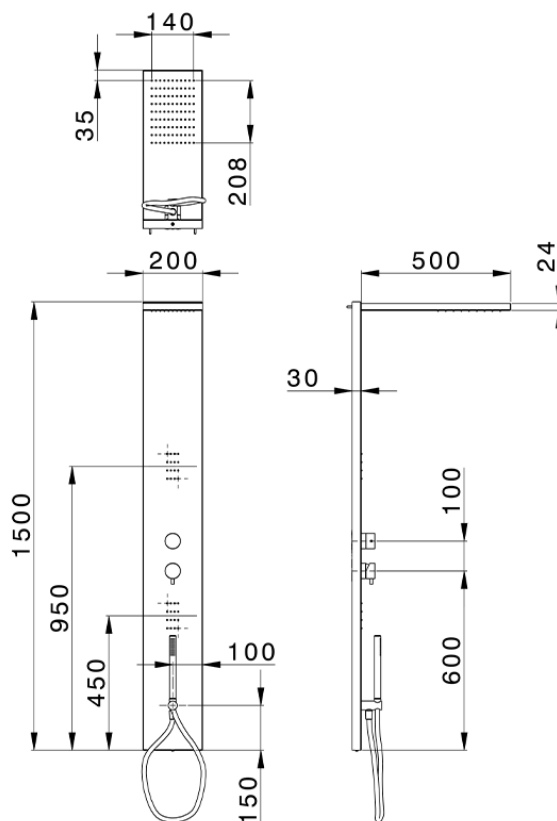

3-fonctions single lever shower panel SHOWER COLUMNS_ZS005000

ZS005000

<https://en.cisal.it/3-fonctions-single-lever-shower-panel-shower-columns-zs005000>

2026-06-14