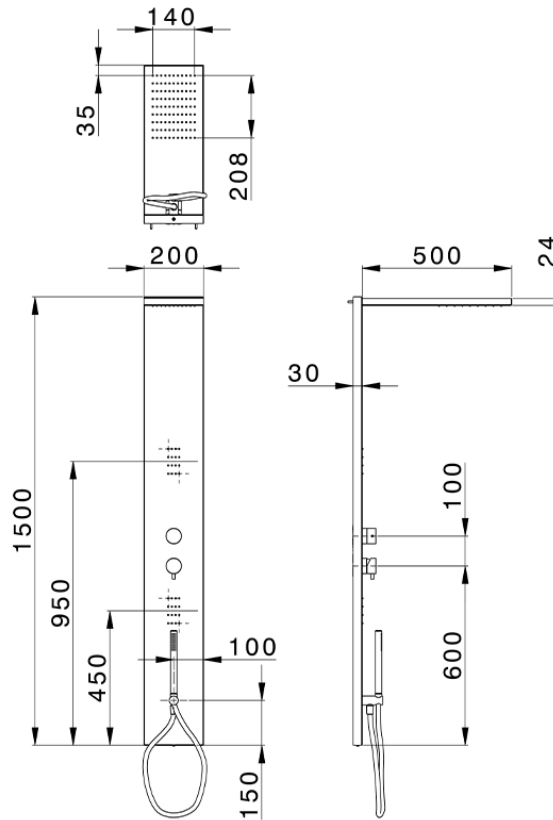

3-fonctions single lever shower panel SHOWER COLUMNS_ZS005000

ZS005000

<https://en.cisal.it/3-fonctions-single-lever-shower-panel-shower-columns-zs005000>

2026-04-26